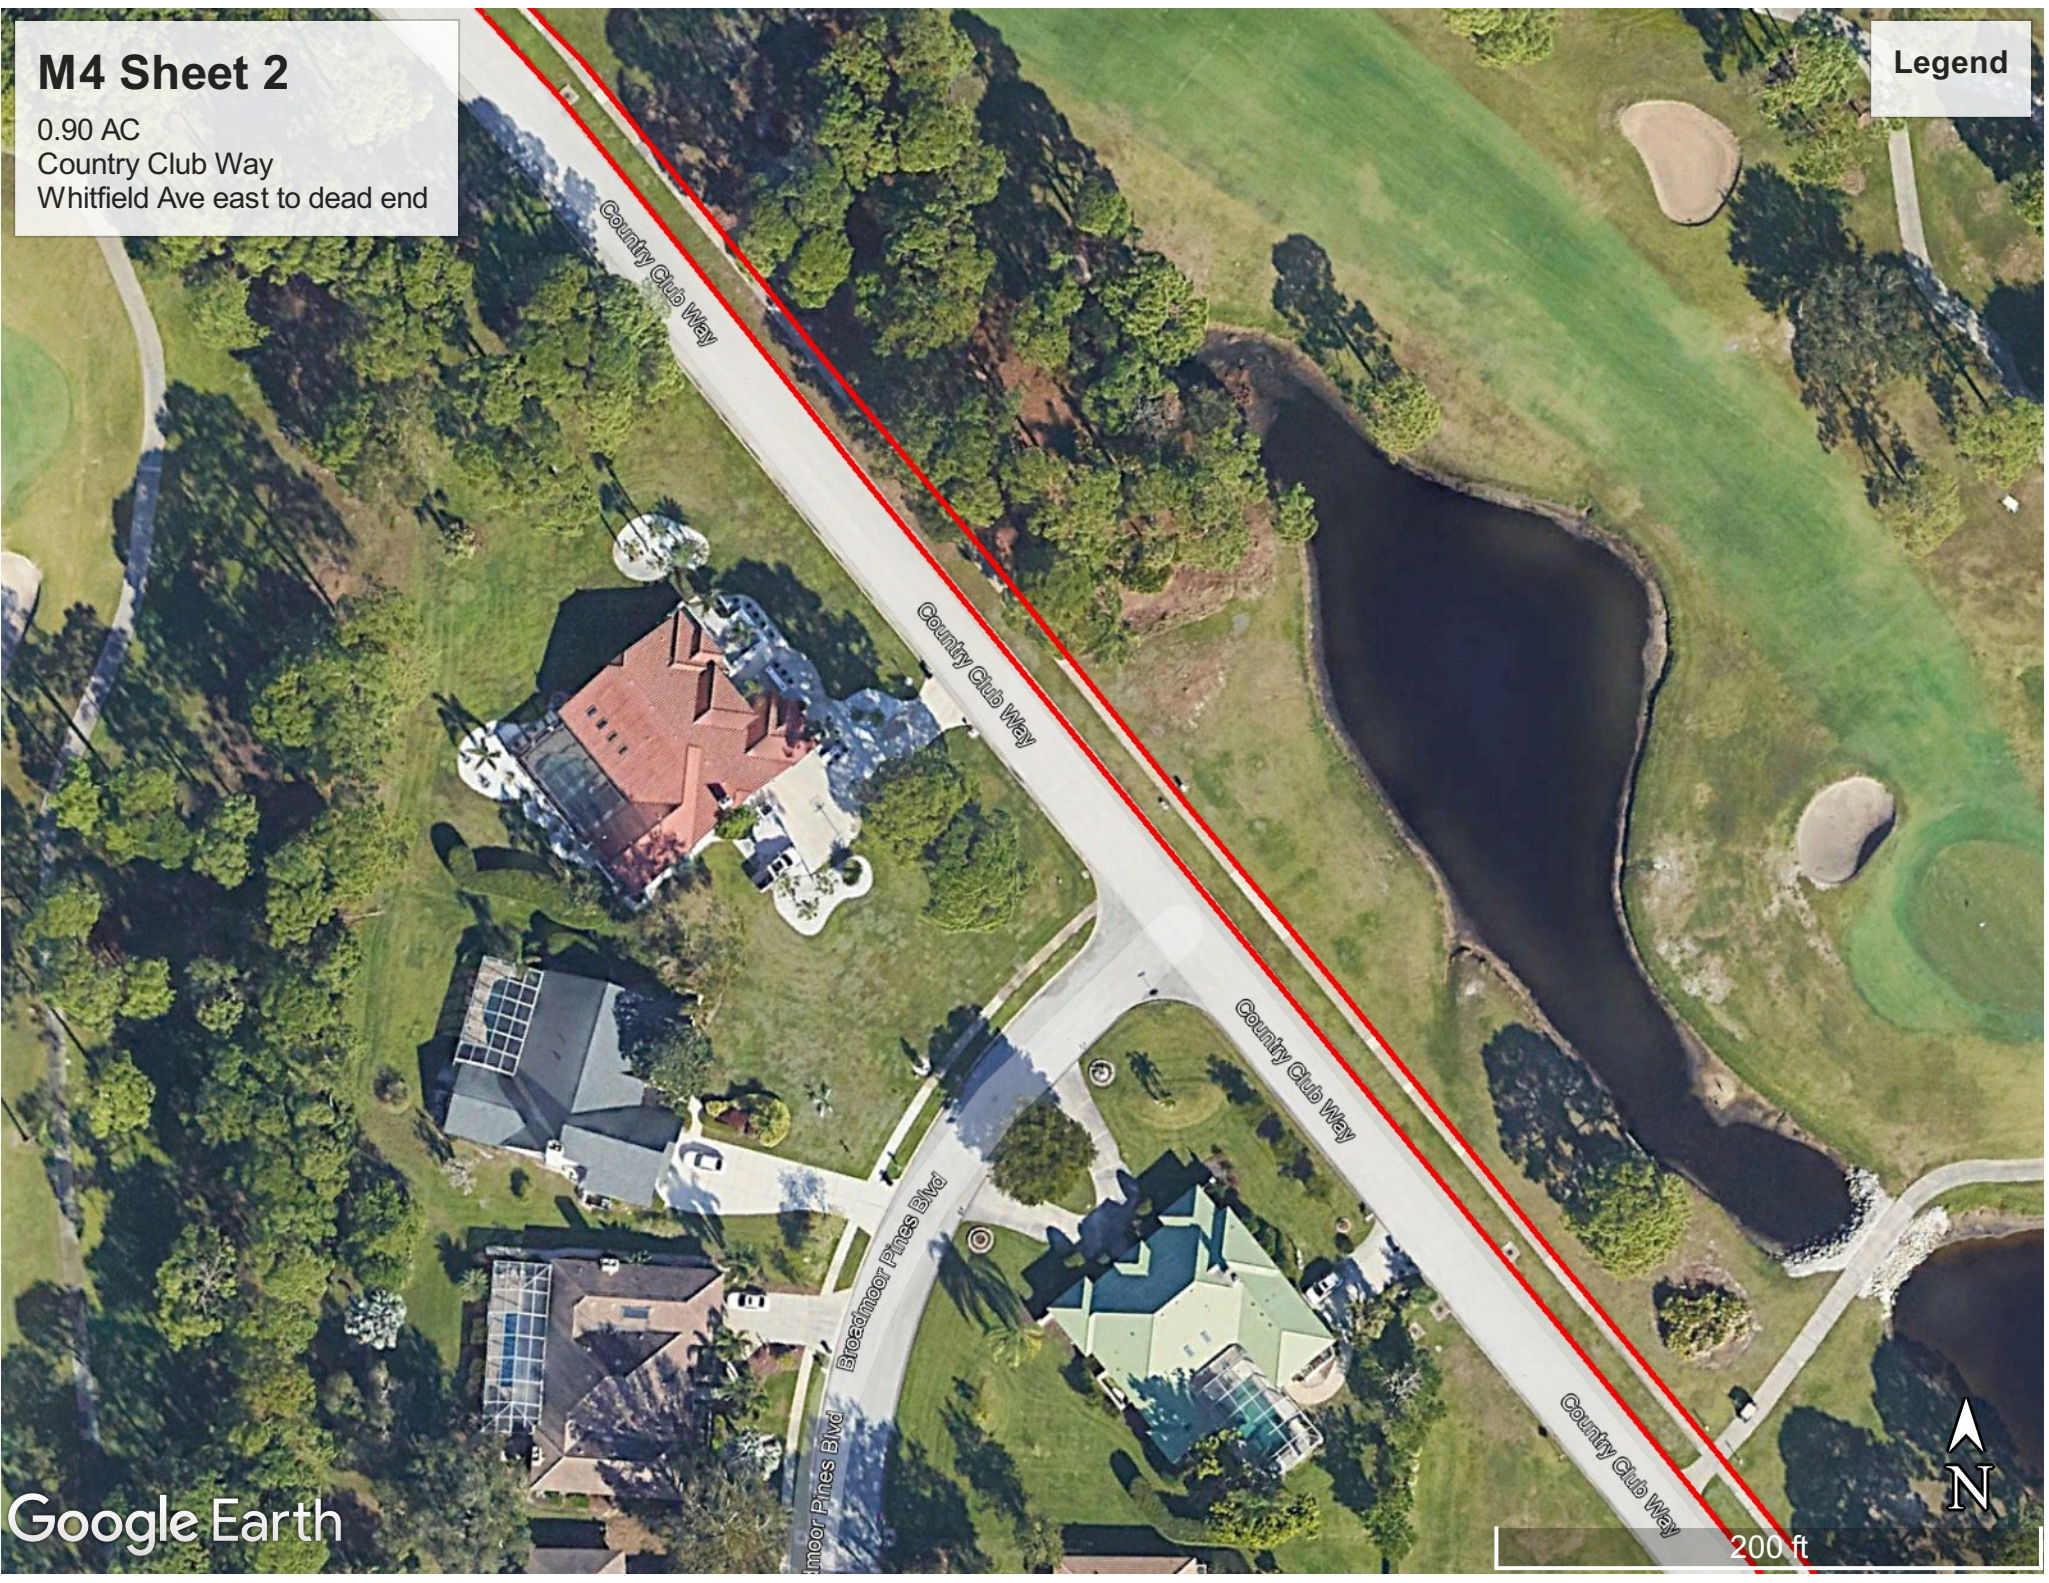

Legend

M3 Sheet 4

0.46 AC
Gardens Dr
Whitfield Ave to 200' east of Palm Lakes Ct

Legend

Google Earth

200 ft

M4

0.90 AC
Country Club Way
Whitfield Ave east to dead end

Legend

M4 Sheet 1

0.90 AC
Country Club Way
Whitfield Ave east to dead end

Legend

M4 Sheet 2

0.90 AC
Country Club Way
Whitfield Ave east to dead end

Legend

Google Earth

200 ft

M4 Sheet 3

0.90 AC
Country Club Way
Whitfield Ave east to dead end

Legend

M4 Sheet 4

0.90 AC
Country Club Way
Whitfield Ave east to dead end

Legend

Google Earth