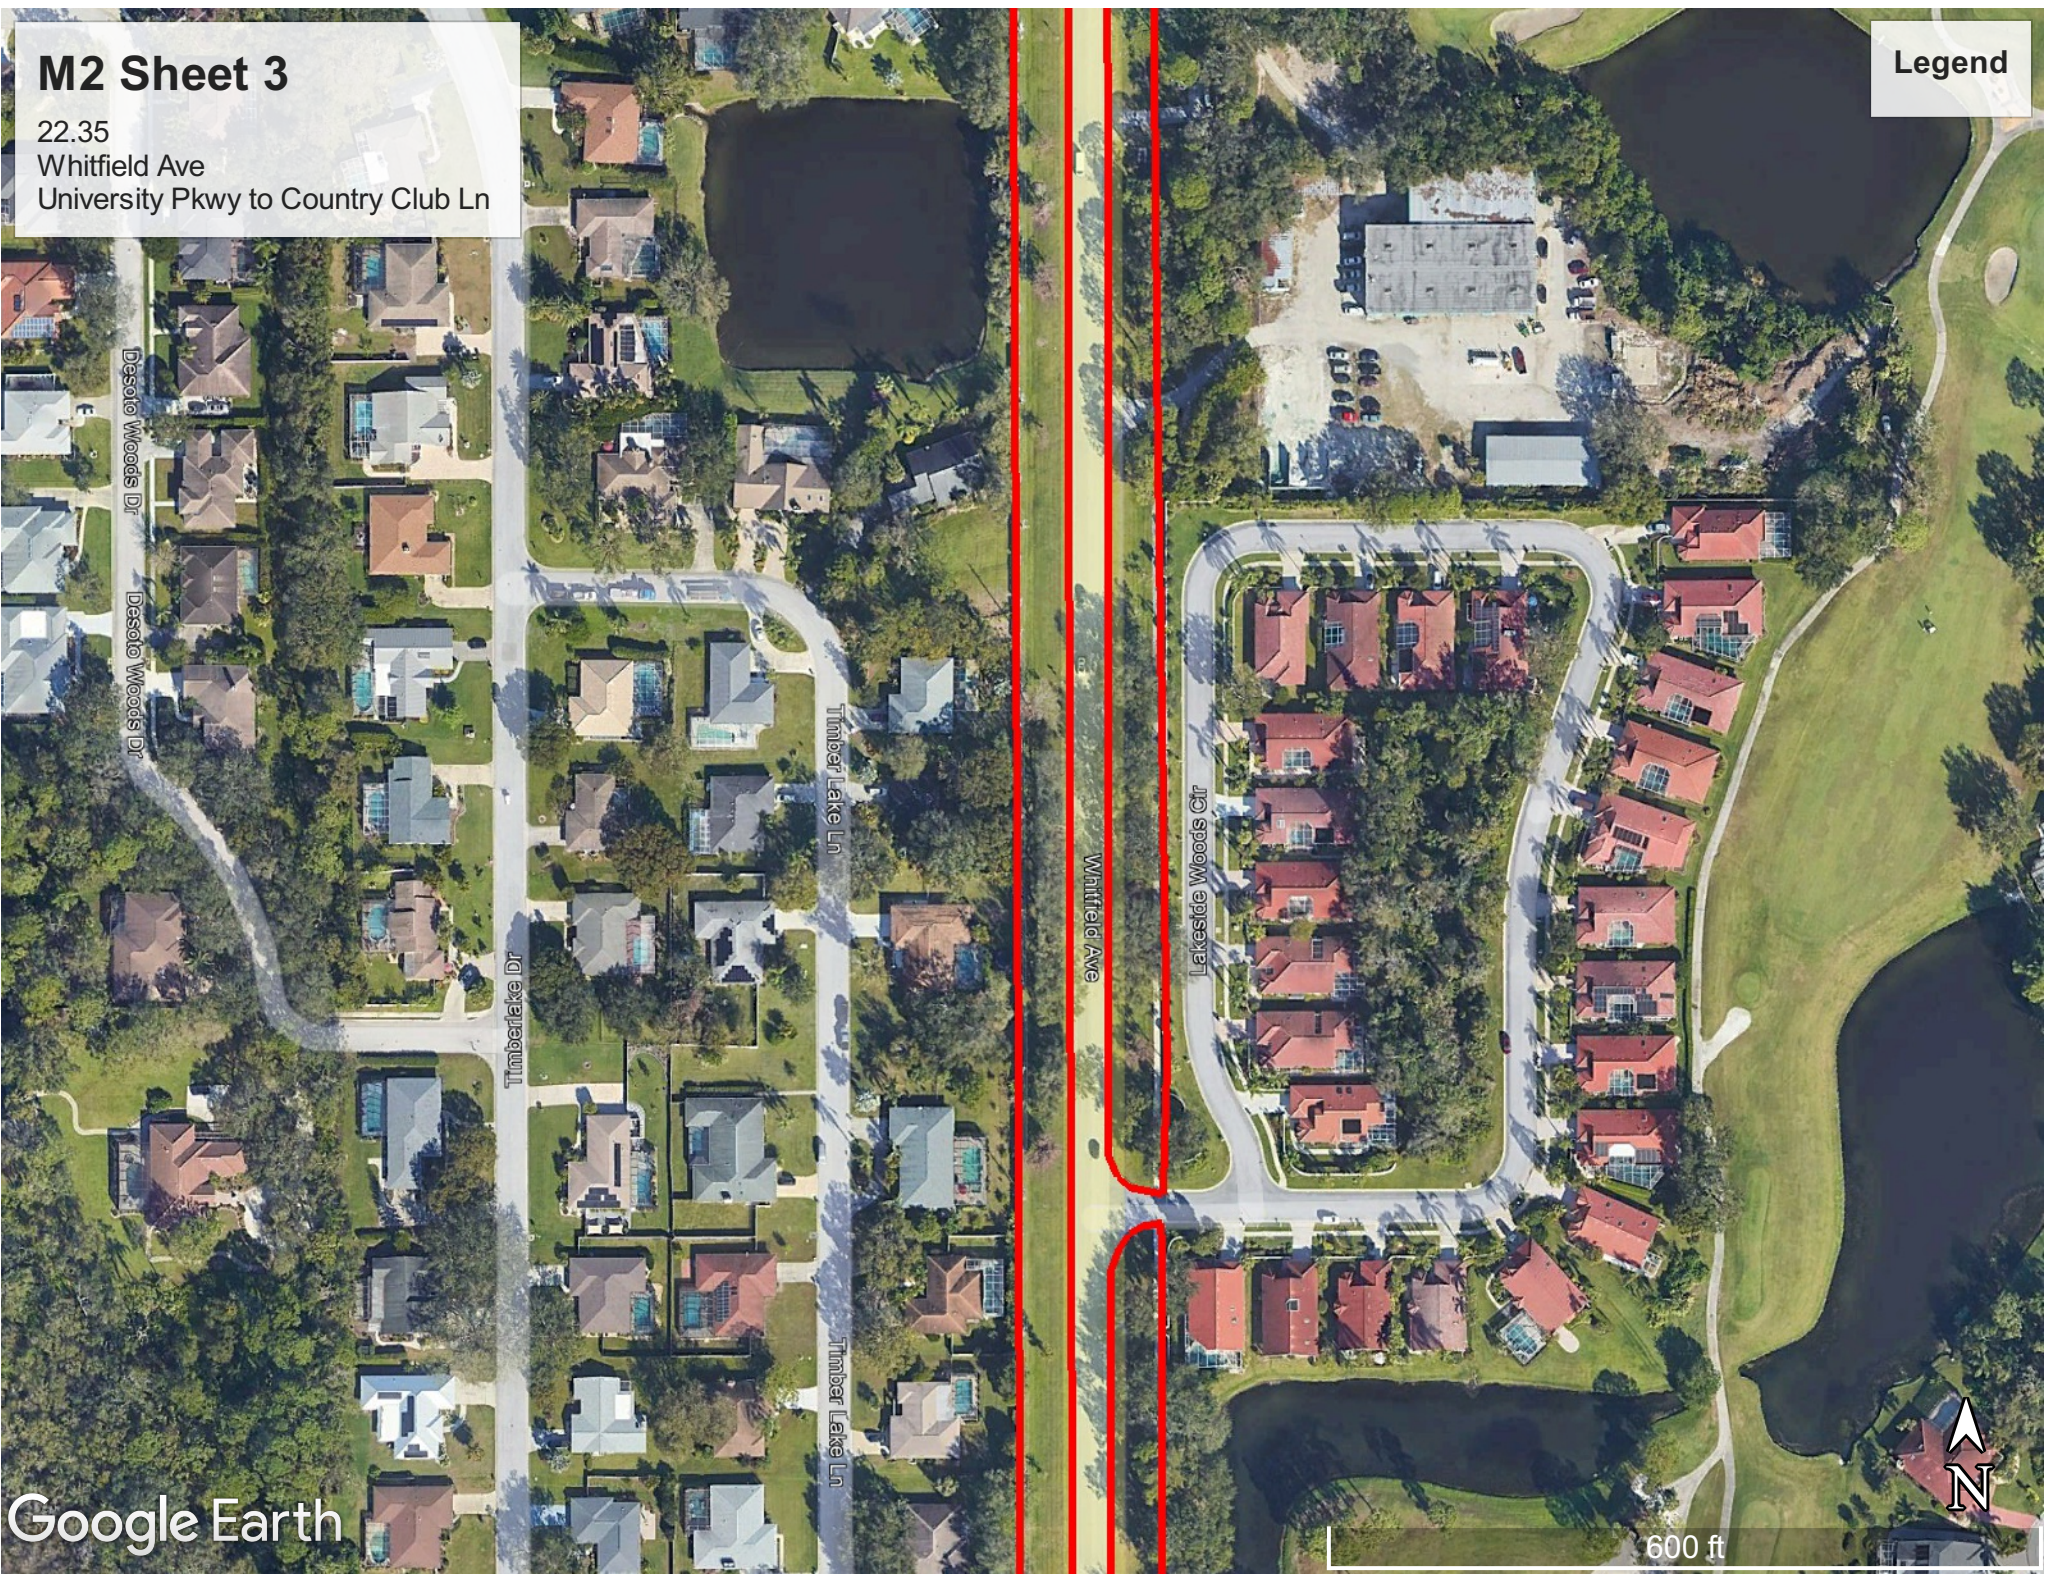

Google Earth

100 ft

M2

22.35
Whitfield Ave
University Pkwy to Country Club Ln

Legend

Google Earth

University Pkwy

M2 Sheet 1

22.35
Whitfield Ave
University Pkwy to Country Club Ln

Legend

M2 Sheet 2

22.35
Whitfield Ave
University Pkwy to Country Club Ln

Legend

Google Earth

600 ft

M2 Sheet 3

22.35
Whitfield Ave
University Pkwy to Country Club Ln

Legend

Google Earth

600 ft

M2 Sheet 4

22.35
Whitfield Ave
University Pkwy to Country Club Ln

Legend

M2 Sheet 5

22.35
Whitfield Ave
University Pkwy to Country Club Ln

Legend

Google Earth

600 ft

M2 Sheet 6

22.35
Whitfield Ave
University Pkwy to Country Club Ln

Legend

Country Club Way
Google Earth