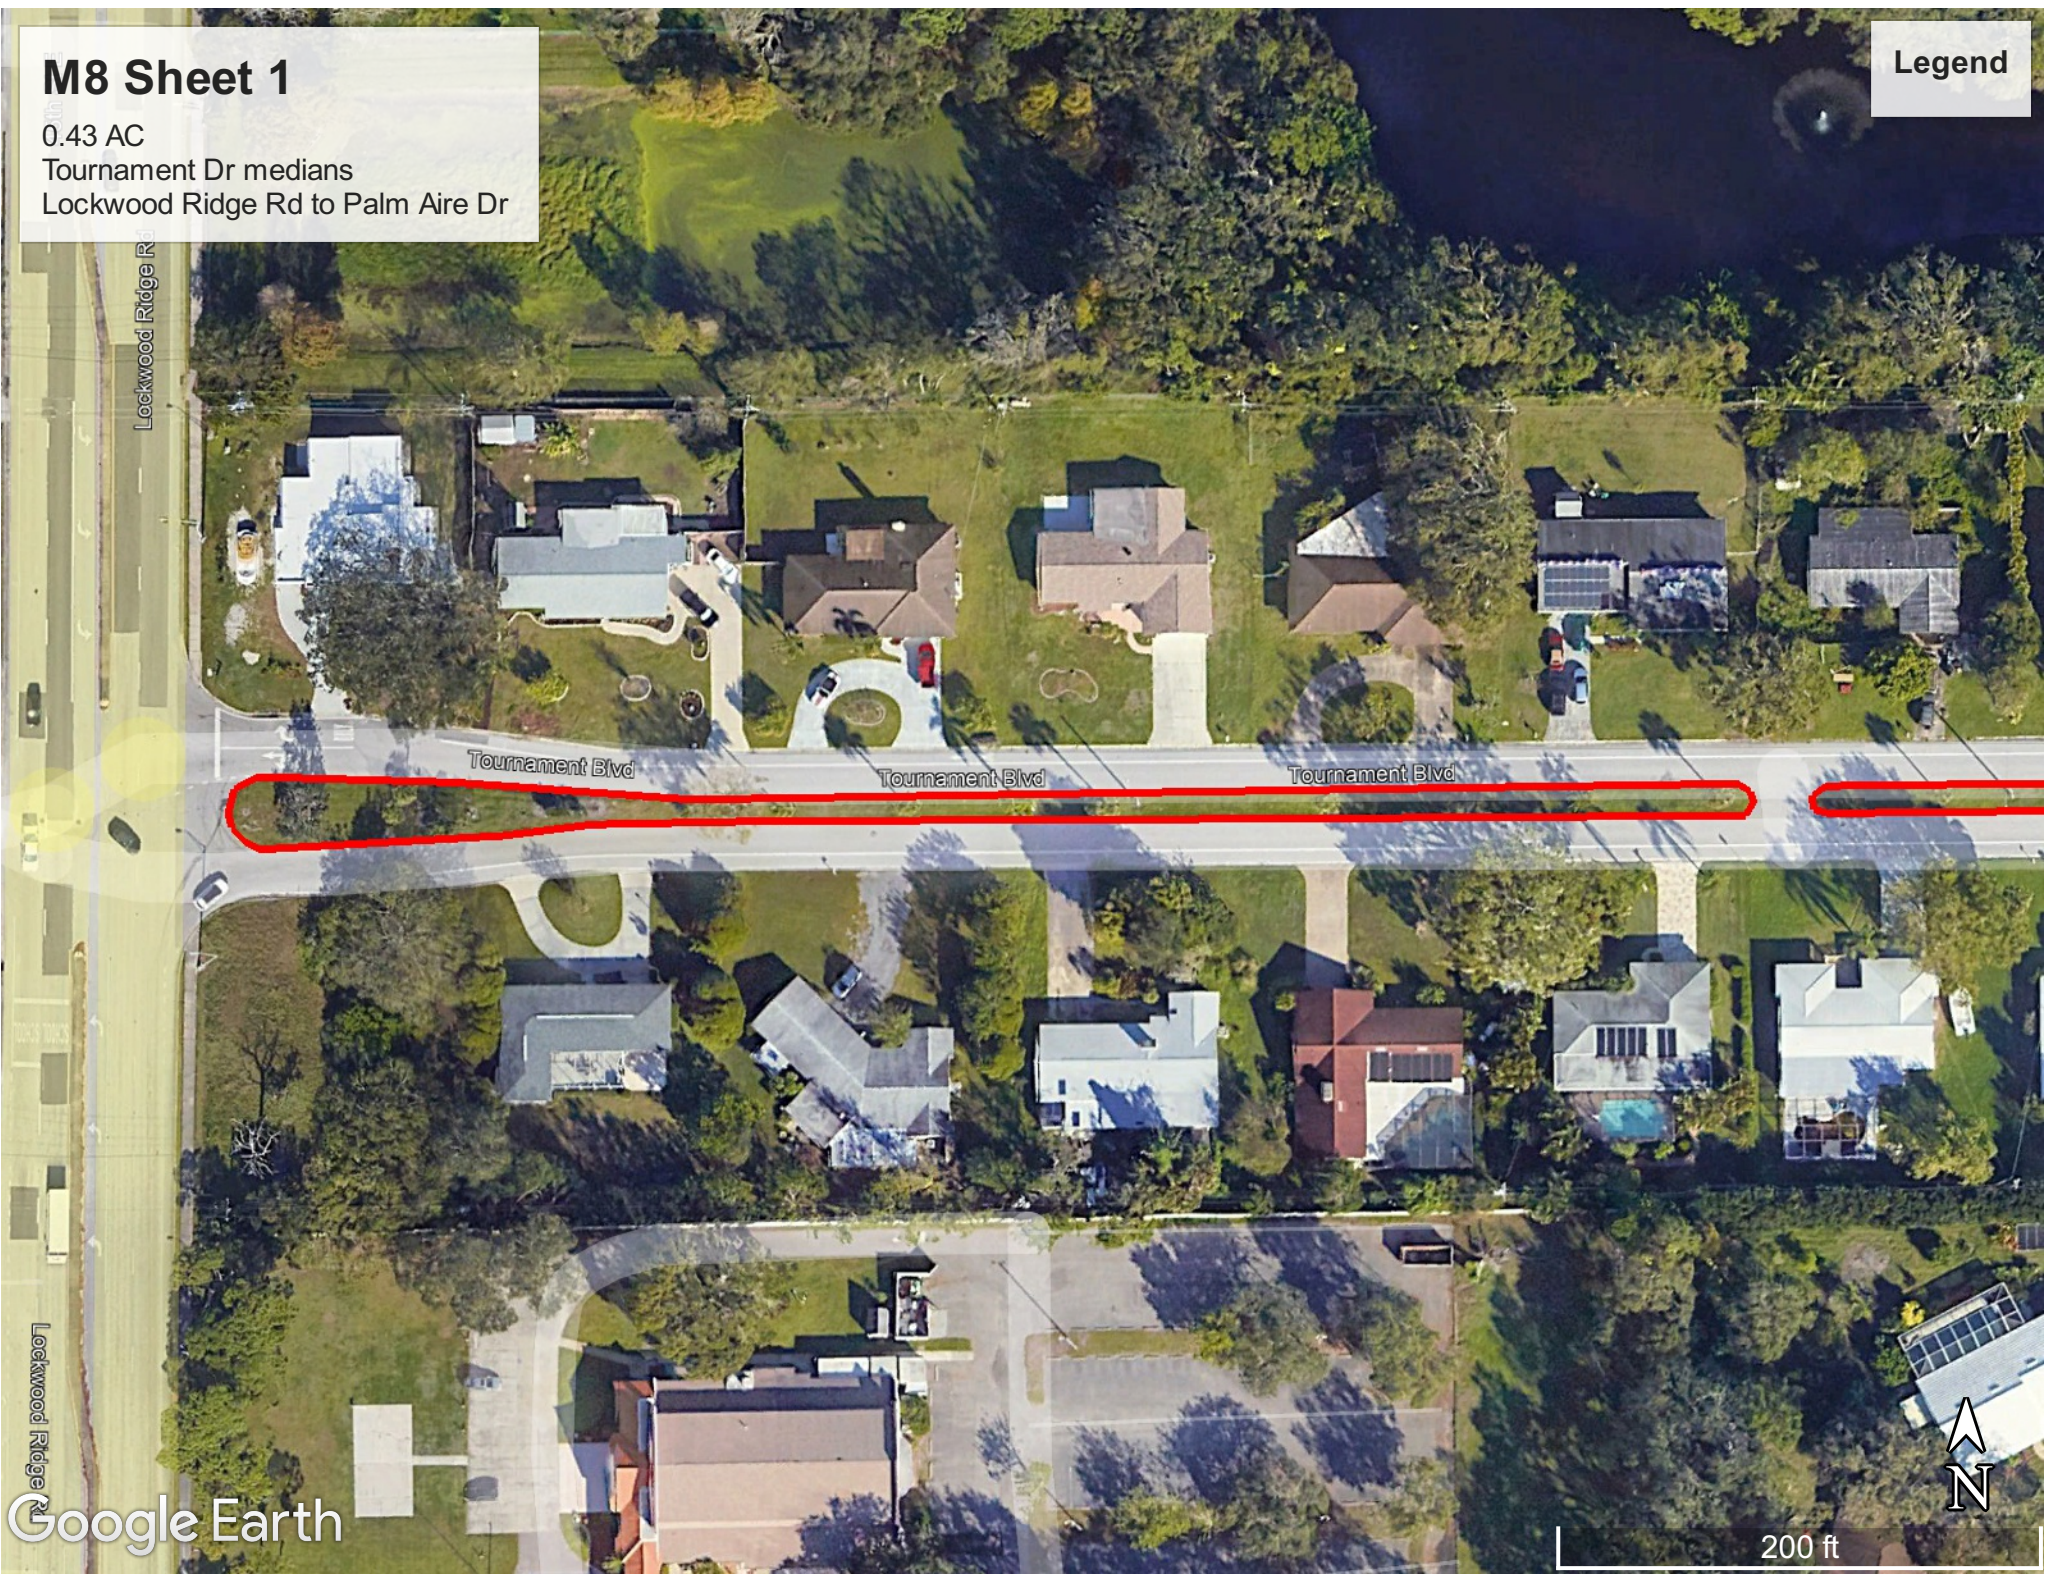

M8 Sheet 1

0.43 AC
Tournament Dr medians
Lockwood Ridge Rd to Palm Aire Dr

Legend

Lockwood Ridge R

Tournament Blvd

Tournament Blvd

Tournament Blvd

Lockwood Ridge R

Google Earth

200 ft