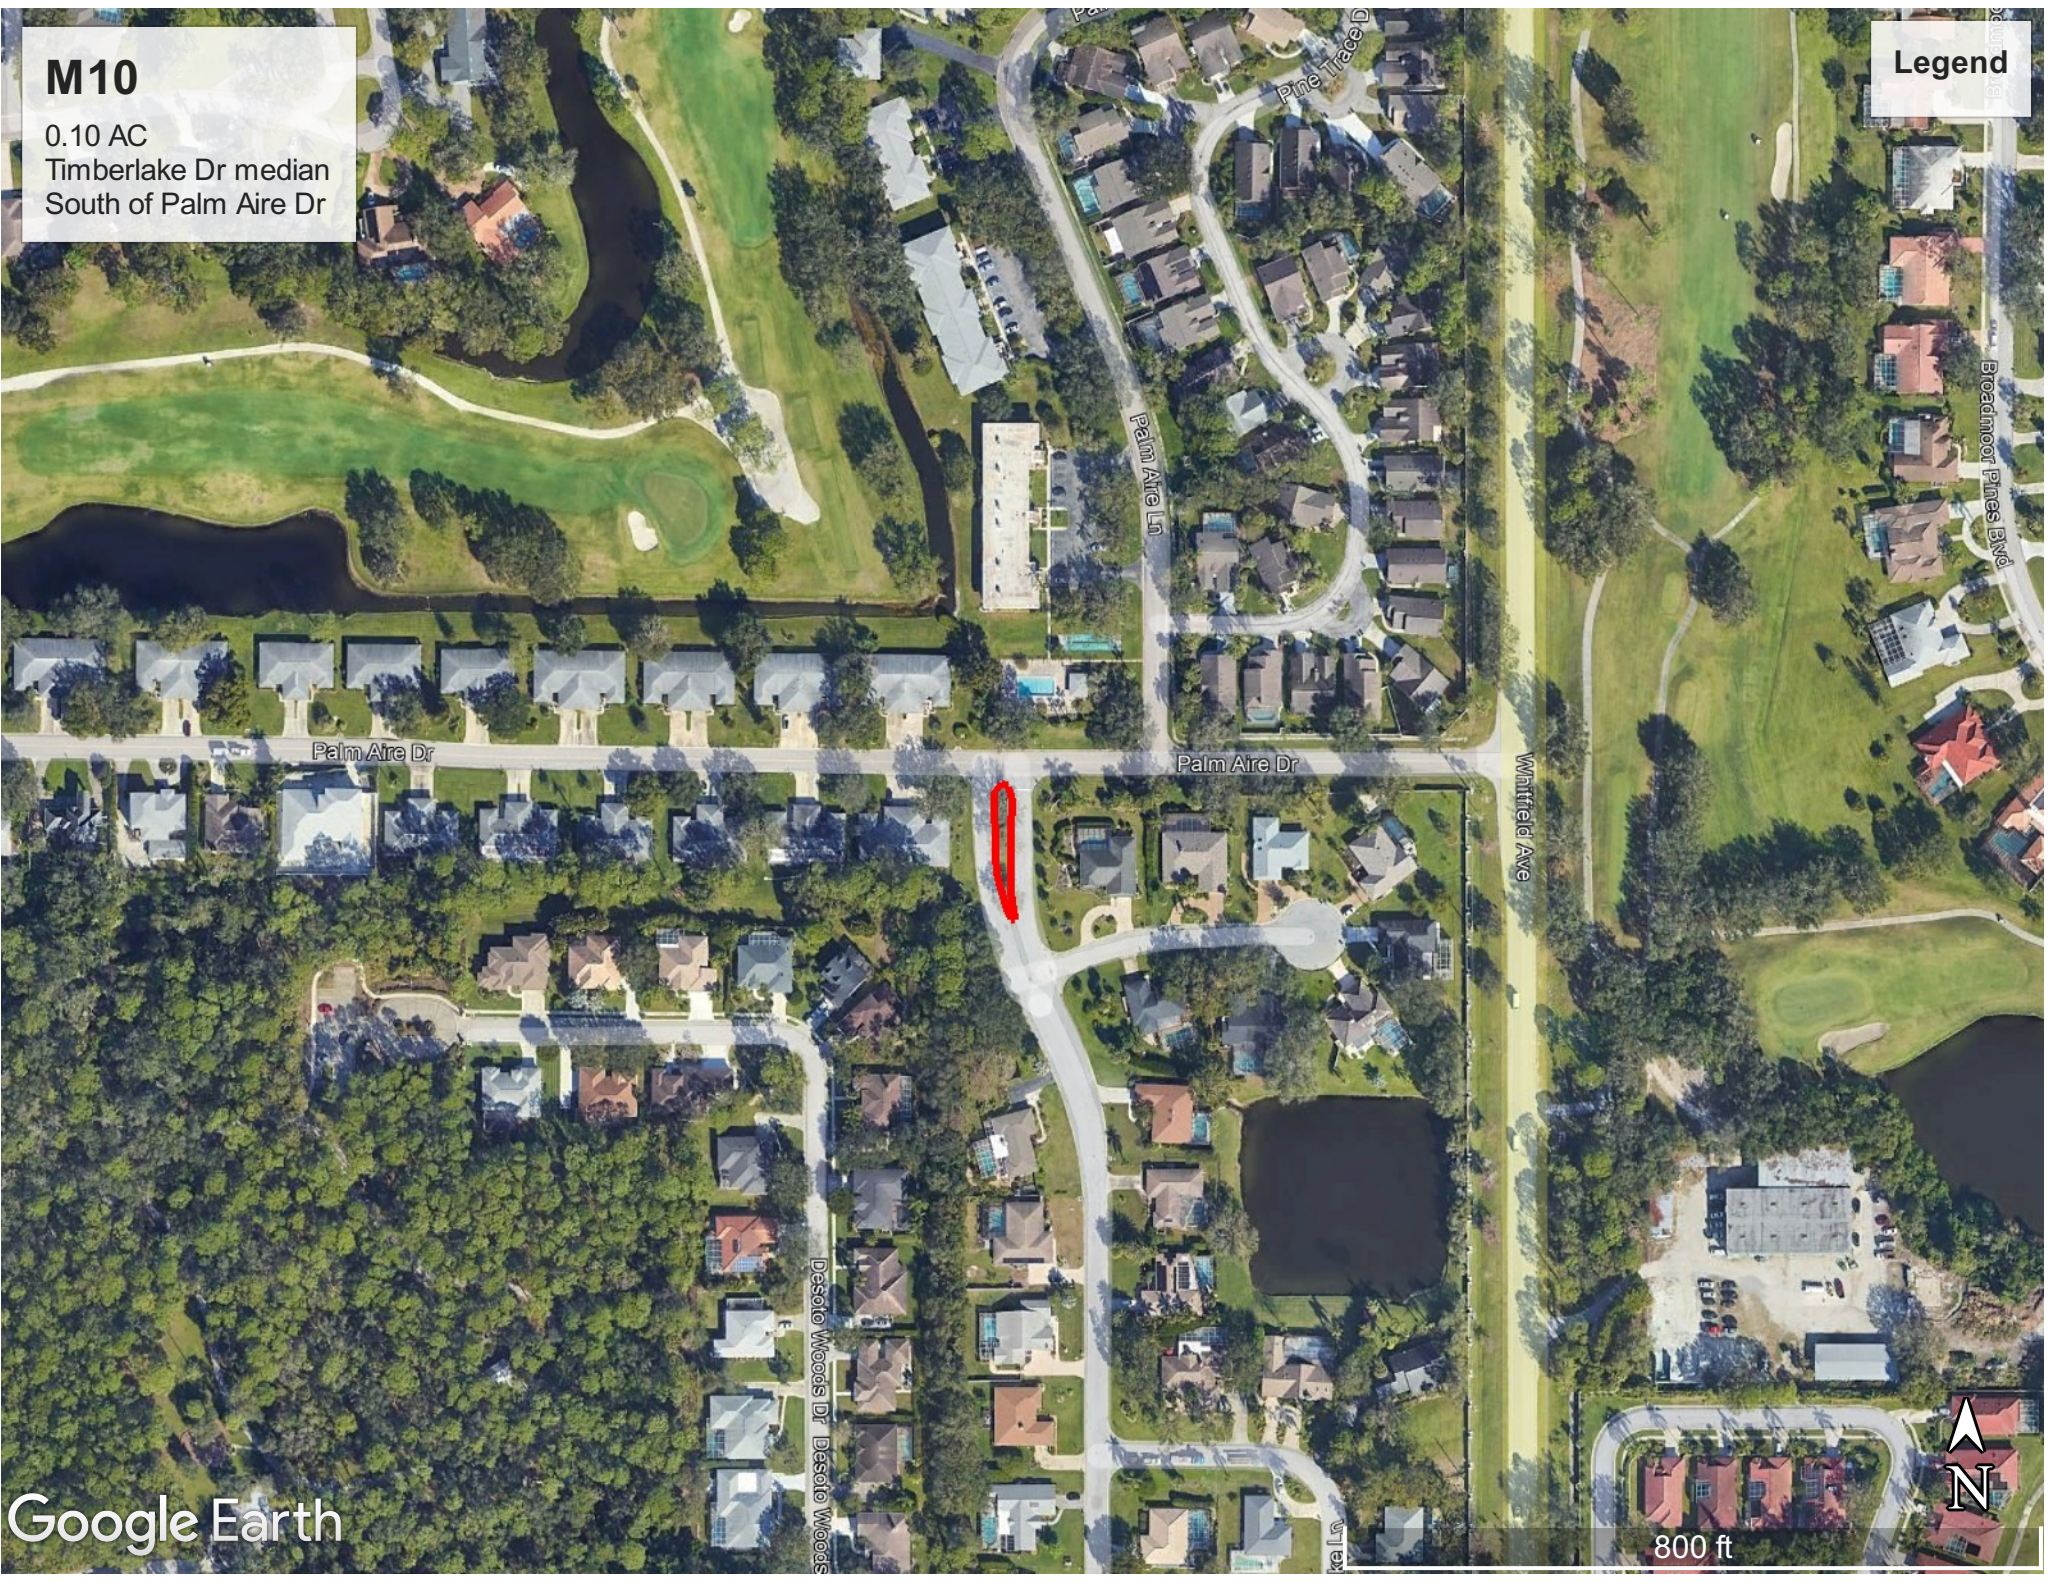

1.60 AC
Palm Aire Dr medians
Tournament Dr to Conservatory Dr

Legend

Google Earth

400 ft

M10

0.10 AC
Timberlake Dr median
South of Palm Aire Dr

Legend

Google Earth