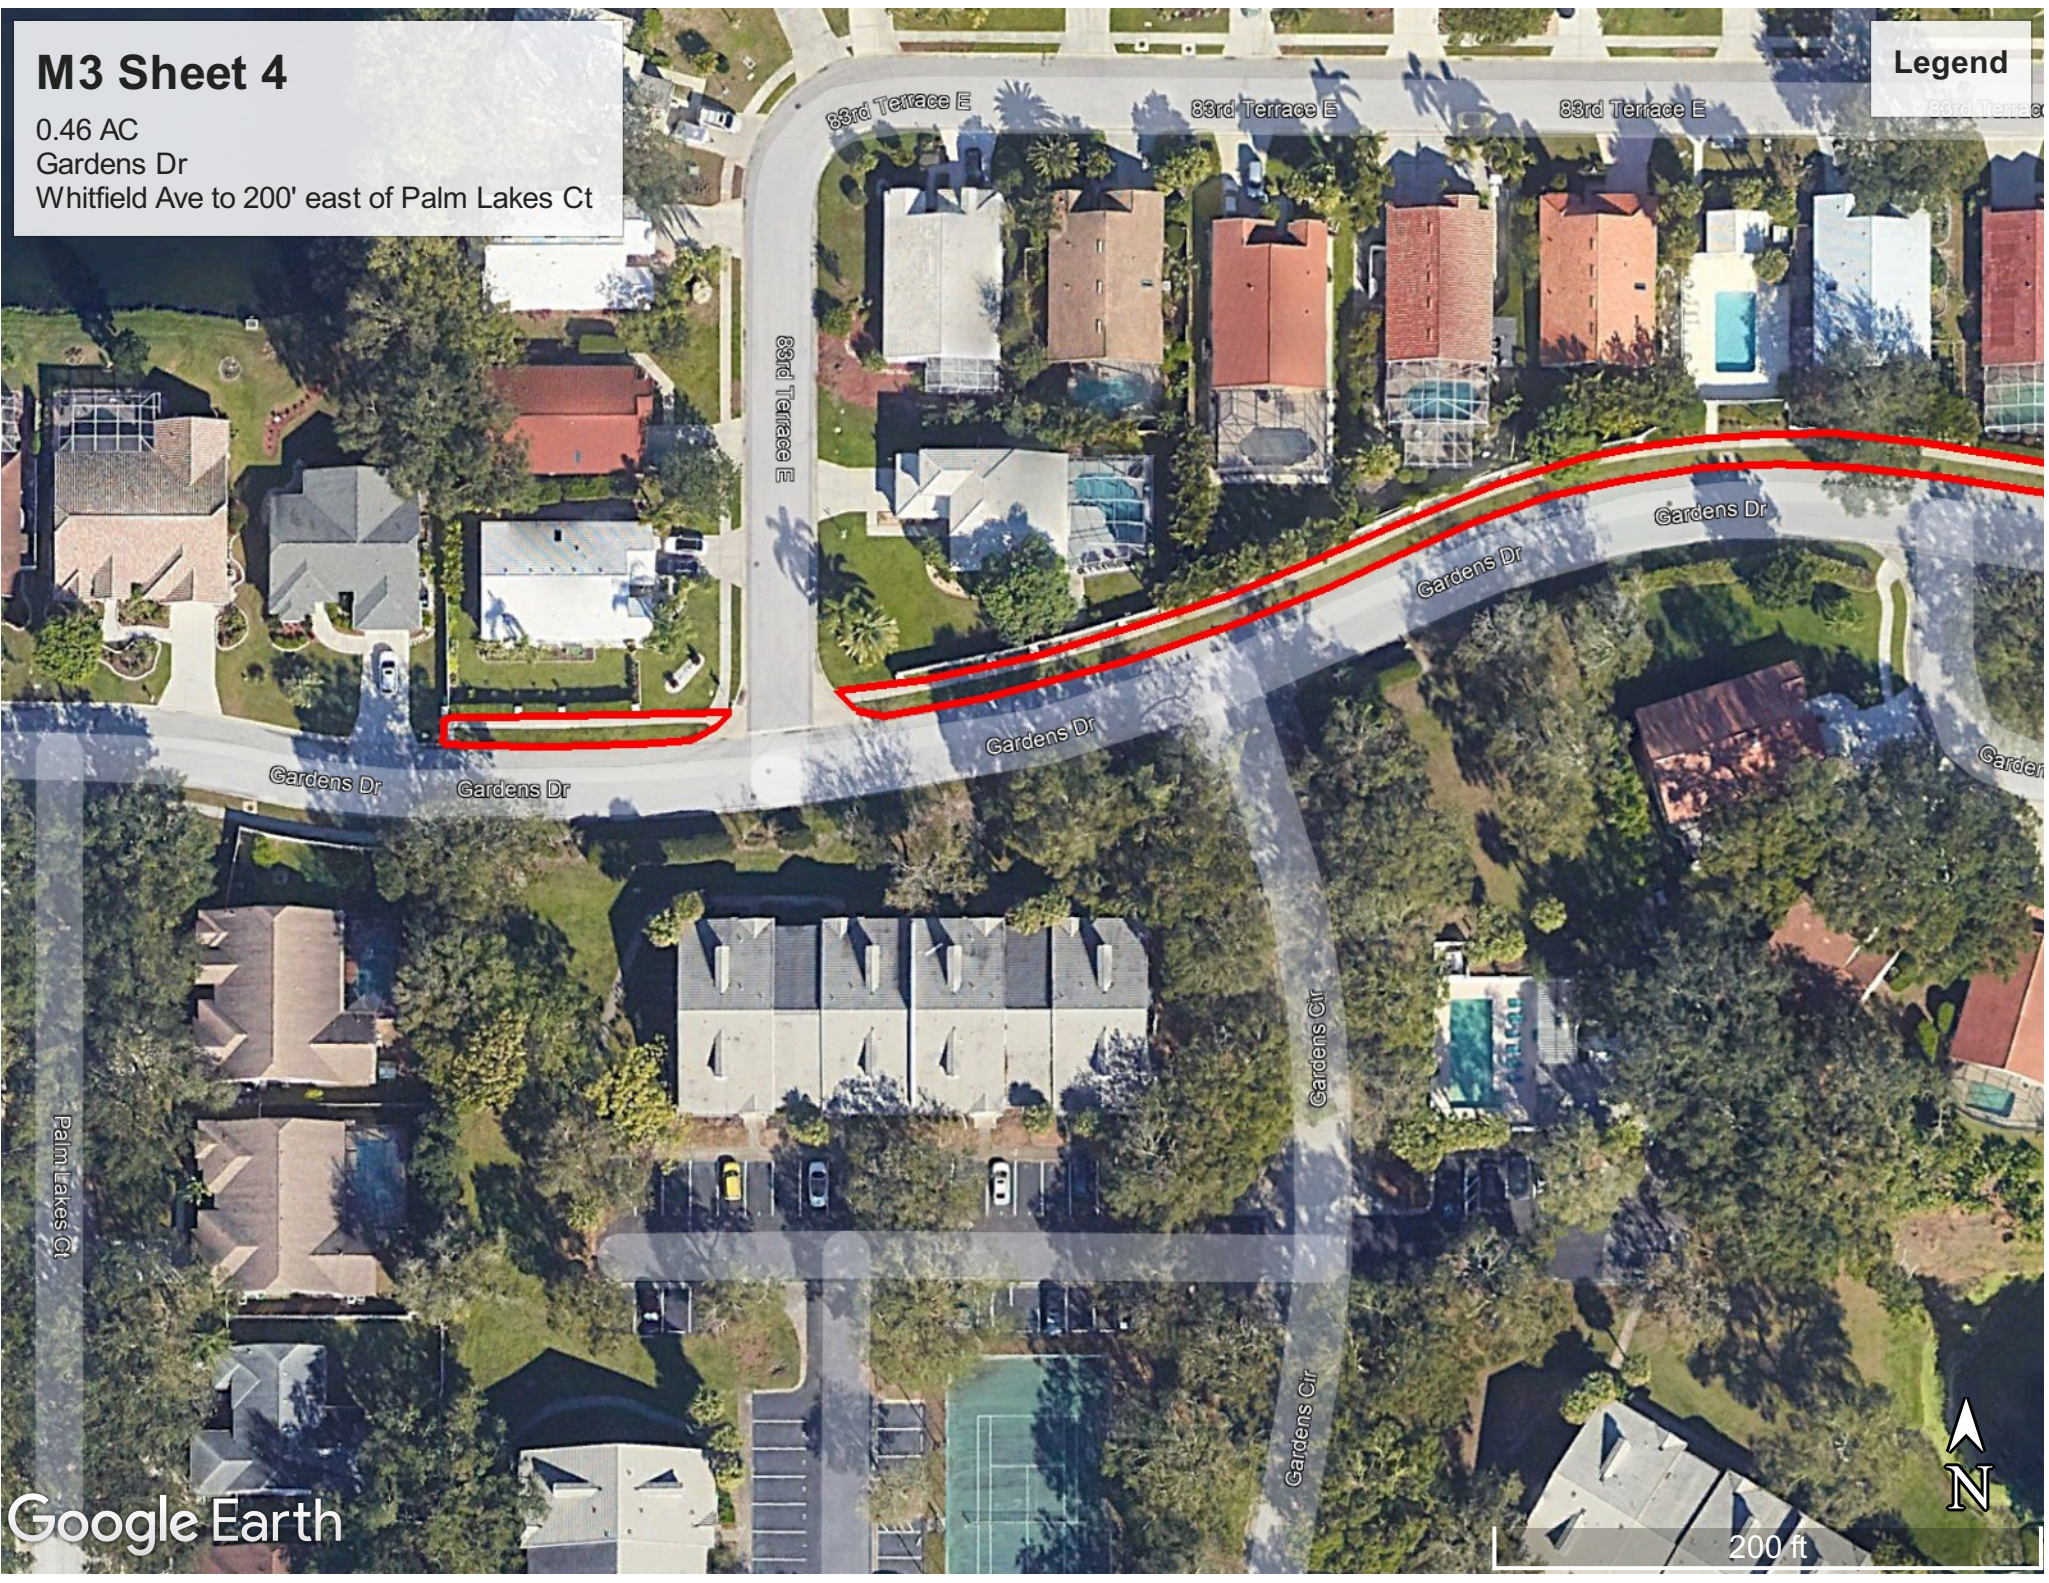

M2 Sheet 10

22.35
Whitfield Ave
University Pkwy to Country Club Ln

Legend

M3

0.46 AC
Gardens Dr
Whitfield Ave to 200' east of Palm Lakes Ct

Legend

M3 Sheet 1

0.46 AC
Gardens Dr
Whitfield Ave to 200' east of Palm Lakes Ct

Legend

Google Earth

200 ft

M3 Sheet 2

0.46 AC
Gardens Dr
Whitfield Ave to 200' east of Palm Lakes Ct

Legend

M3 Sheet 3

0.46 AC
Gardens Dr
Whitfield Ave to 200' east of Palm Lakes Ct

Legend

M3 Sheet 4

0.46 AC
Gardens Dr
Whitfield Ave to 200' east of Palm Lakes Ct

Legend

Google Earth

200 ft

M4

0.90 AC
Country Club Way
Whitfield Ave east to dead end

Legend

M4 Sheet 1

0.90 AC
Country Club Way
Whitfield Ave east to dead end

Legend

M4 Sheet 2

0.90 AC
Country Club Way
Whitfield Ave east to dead end

Legend

Google Earth