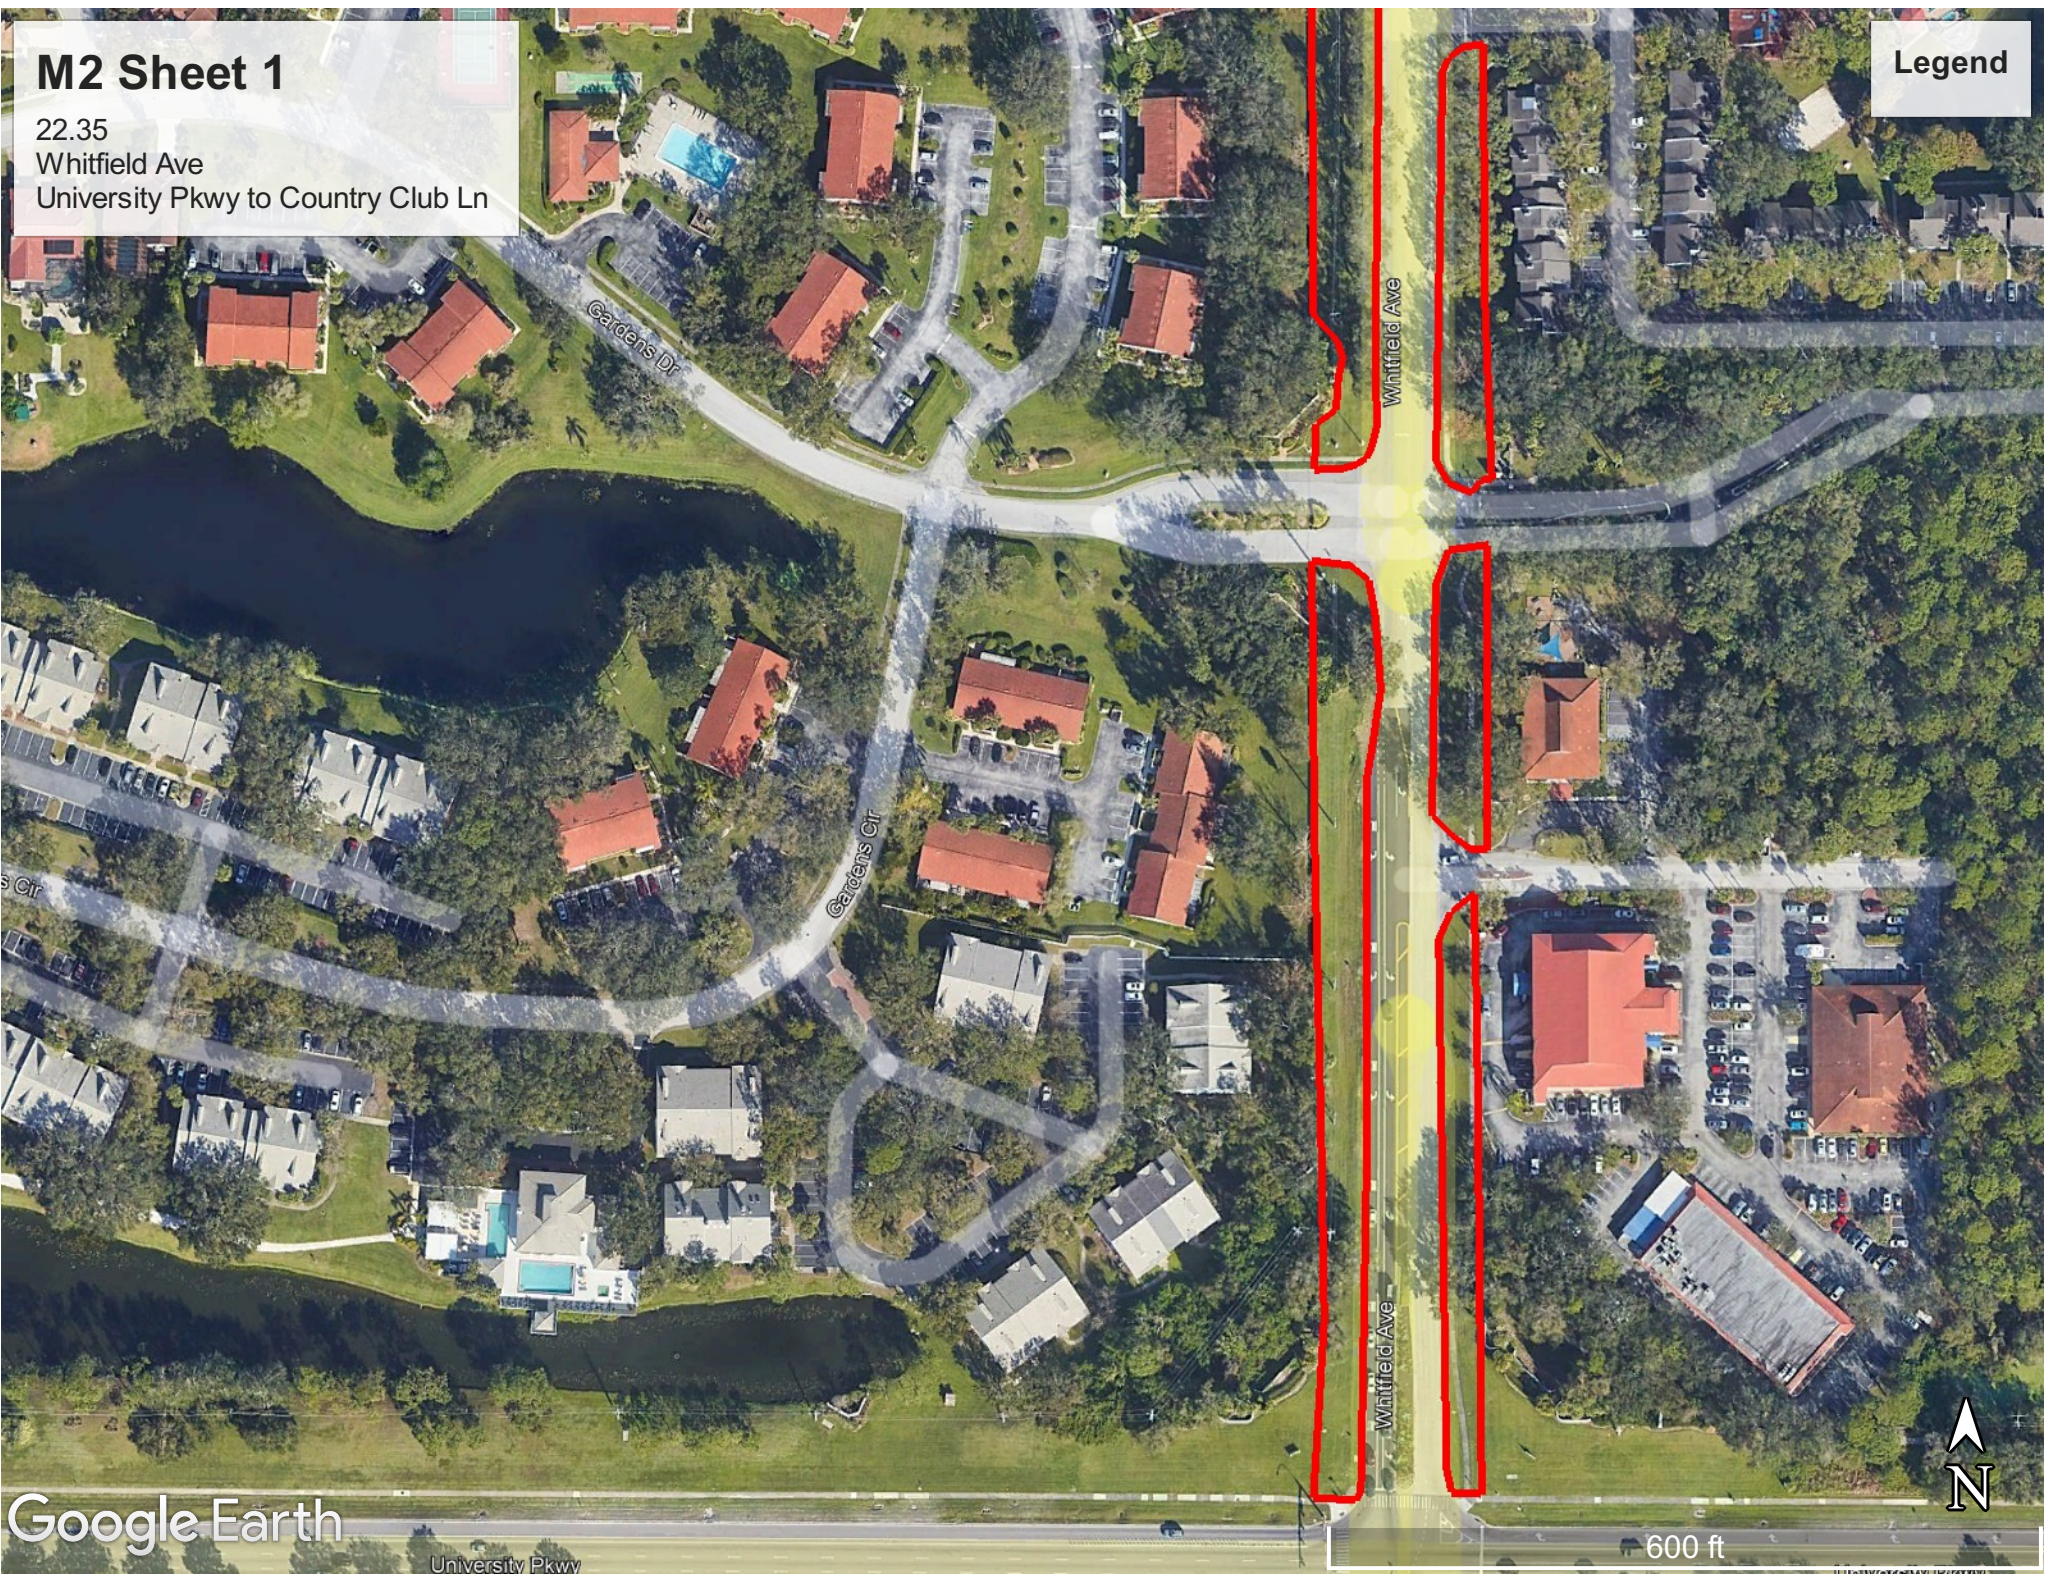

Google Earth

100 ft

M2

22.35
Whitfield Ave
University Pkwy to Country Club Ln

Legend

Google Earth

University Pkwy

M2 Sheet 1

22.35
Whitfield Ave
University Pkwy to Country Club Ln

Legend

M2 Sheet 2

22.35
Whitfield Ave
University Pkwy to Country Club Ln

Legend

Google Earth

600 ft

M2 Sheet 3