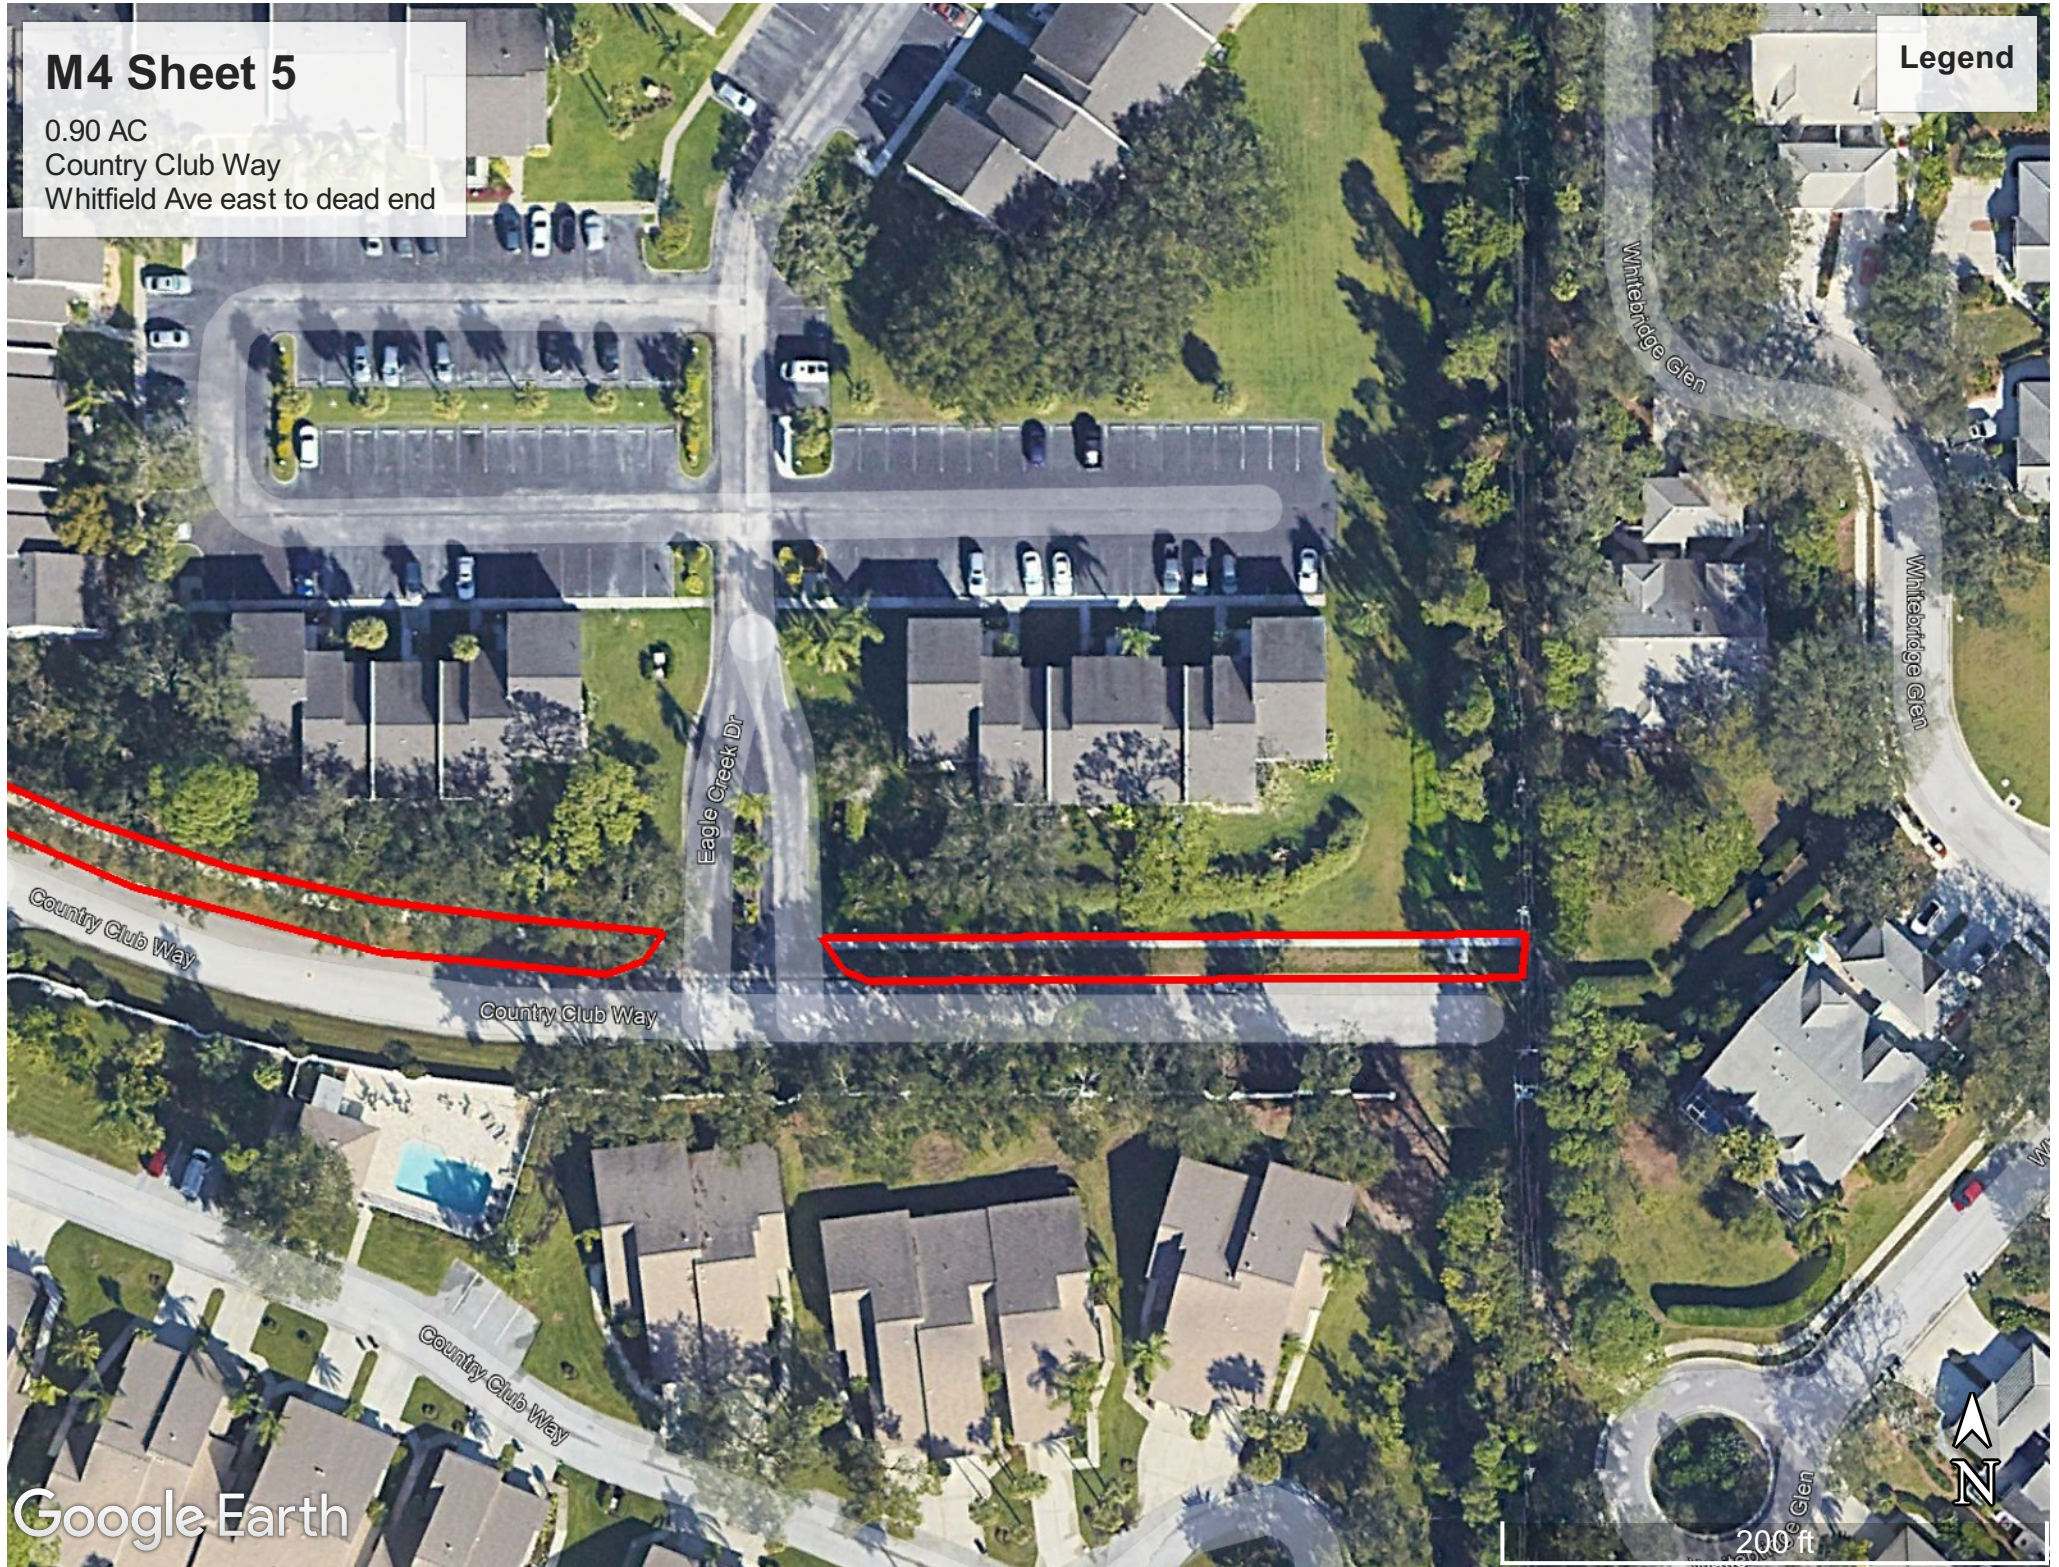

M4 Sheet 5

0.90 AC
Country Club Way
Whitfield Ave east to dead end

Legend