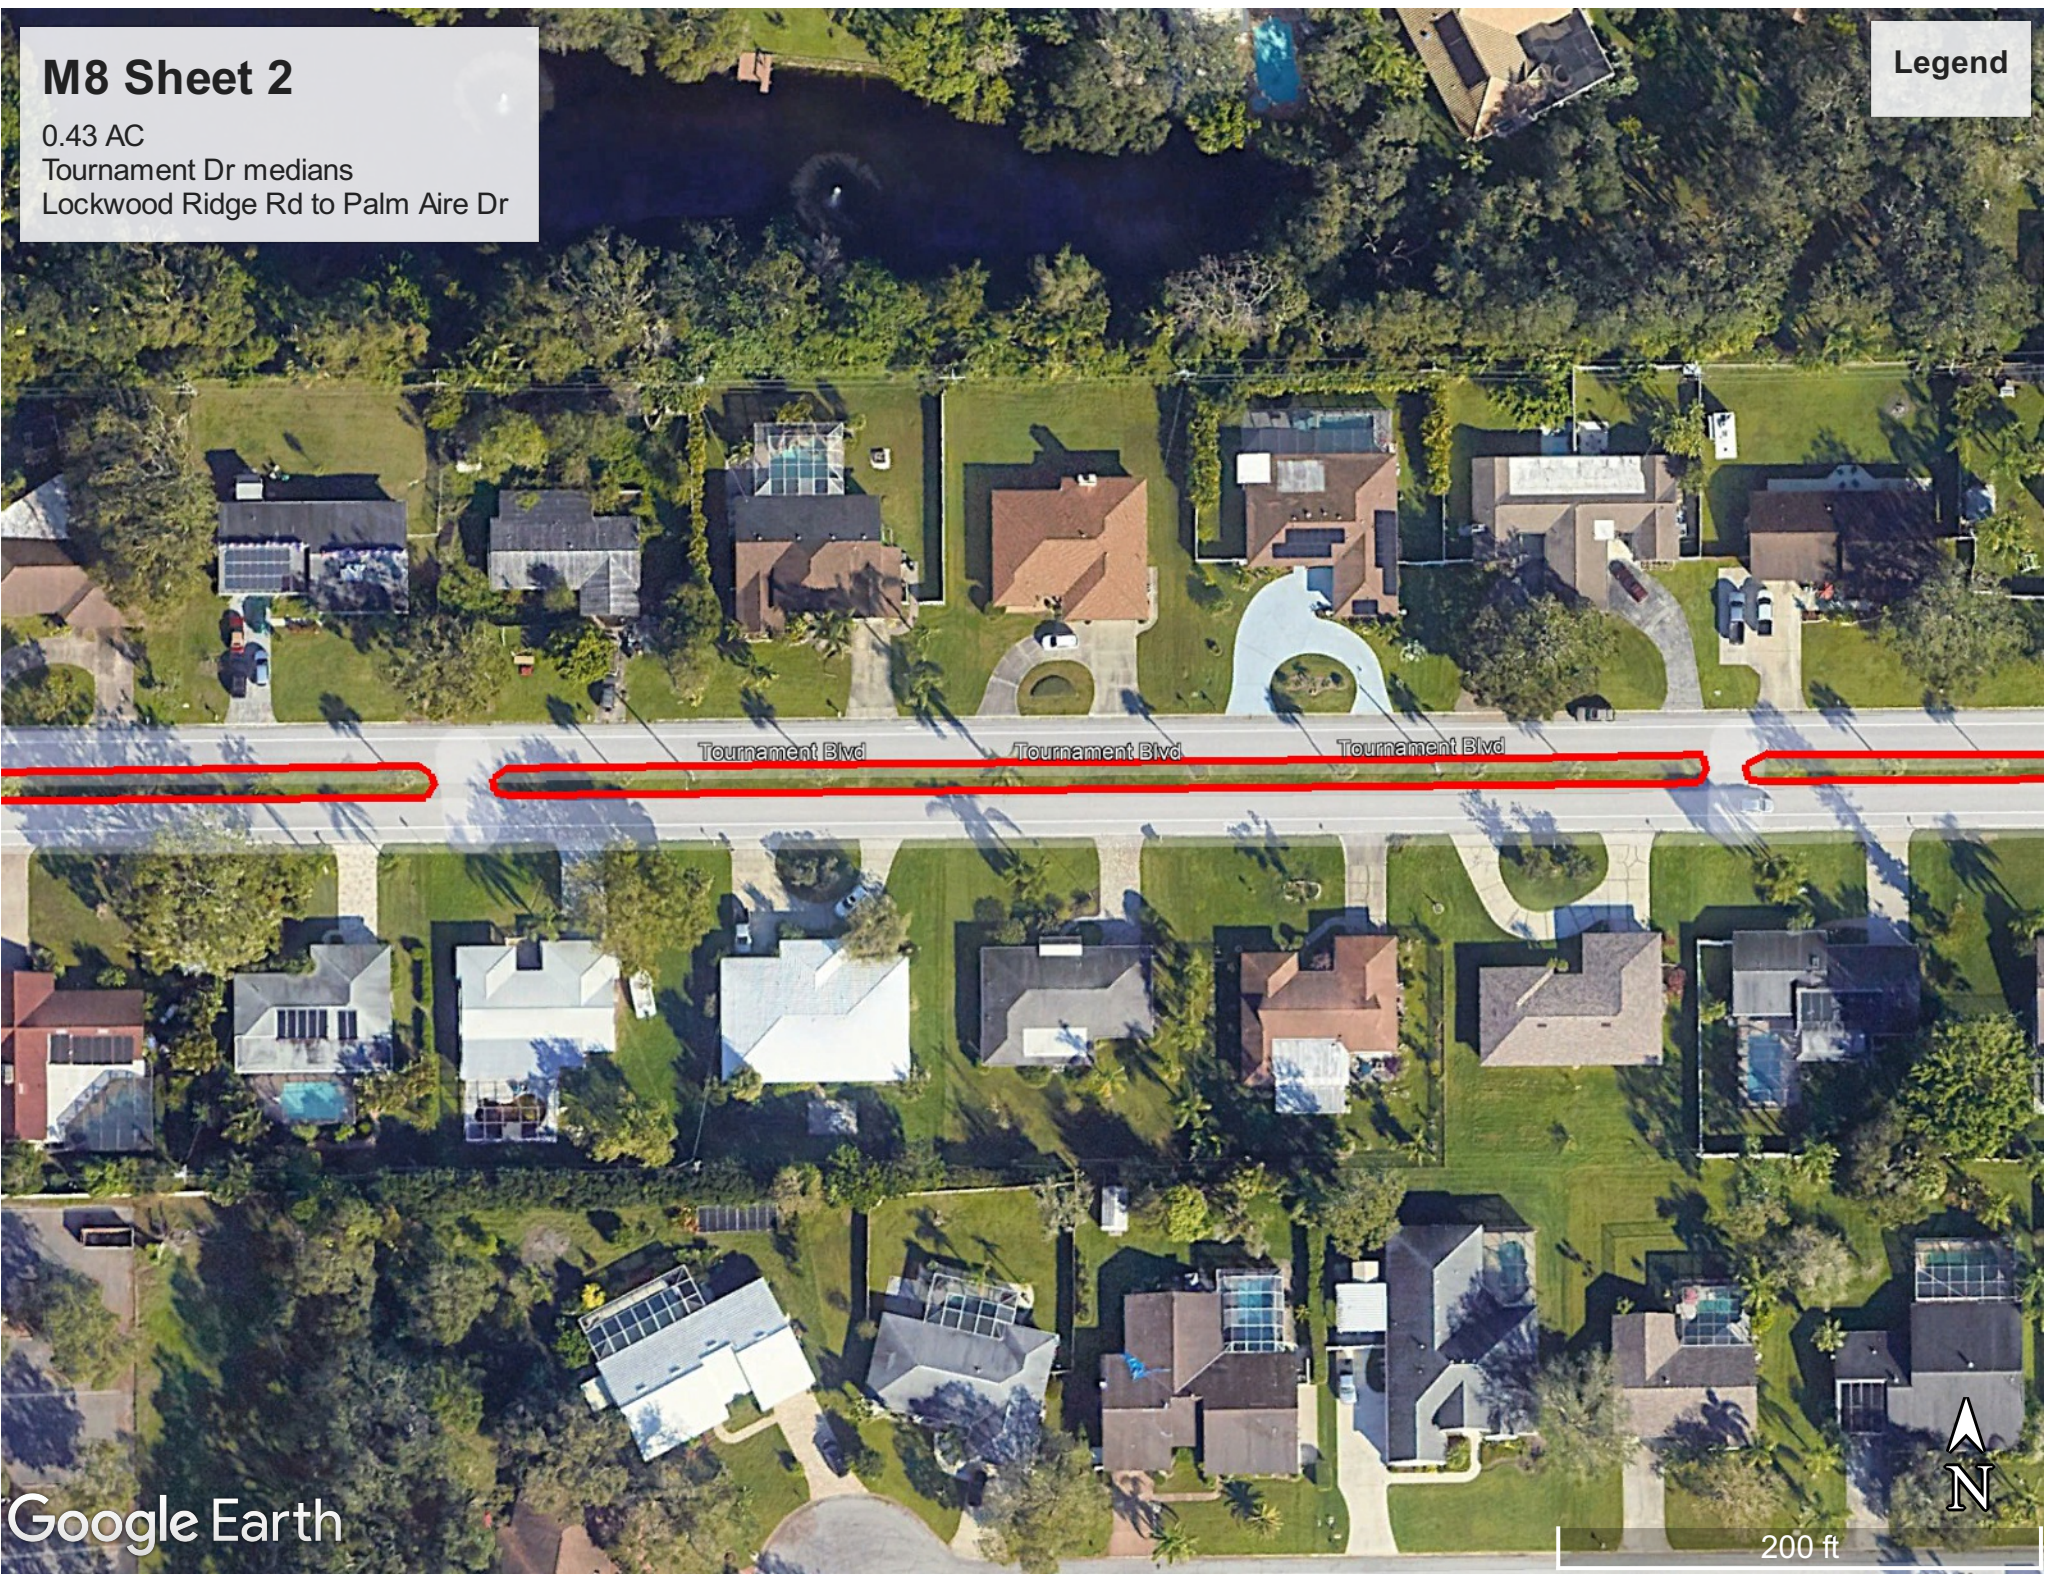

Tournament Blvd

Lockwood Ridge R

Google Earth

200 ft

M8 Sheet 2

0.43 AC
Tournament Dr medians
Lockwood Ridge Rd to Palm Aire Dr

Legend

Google Earth