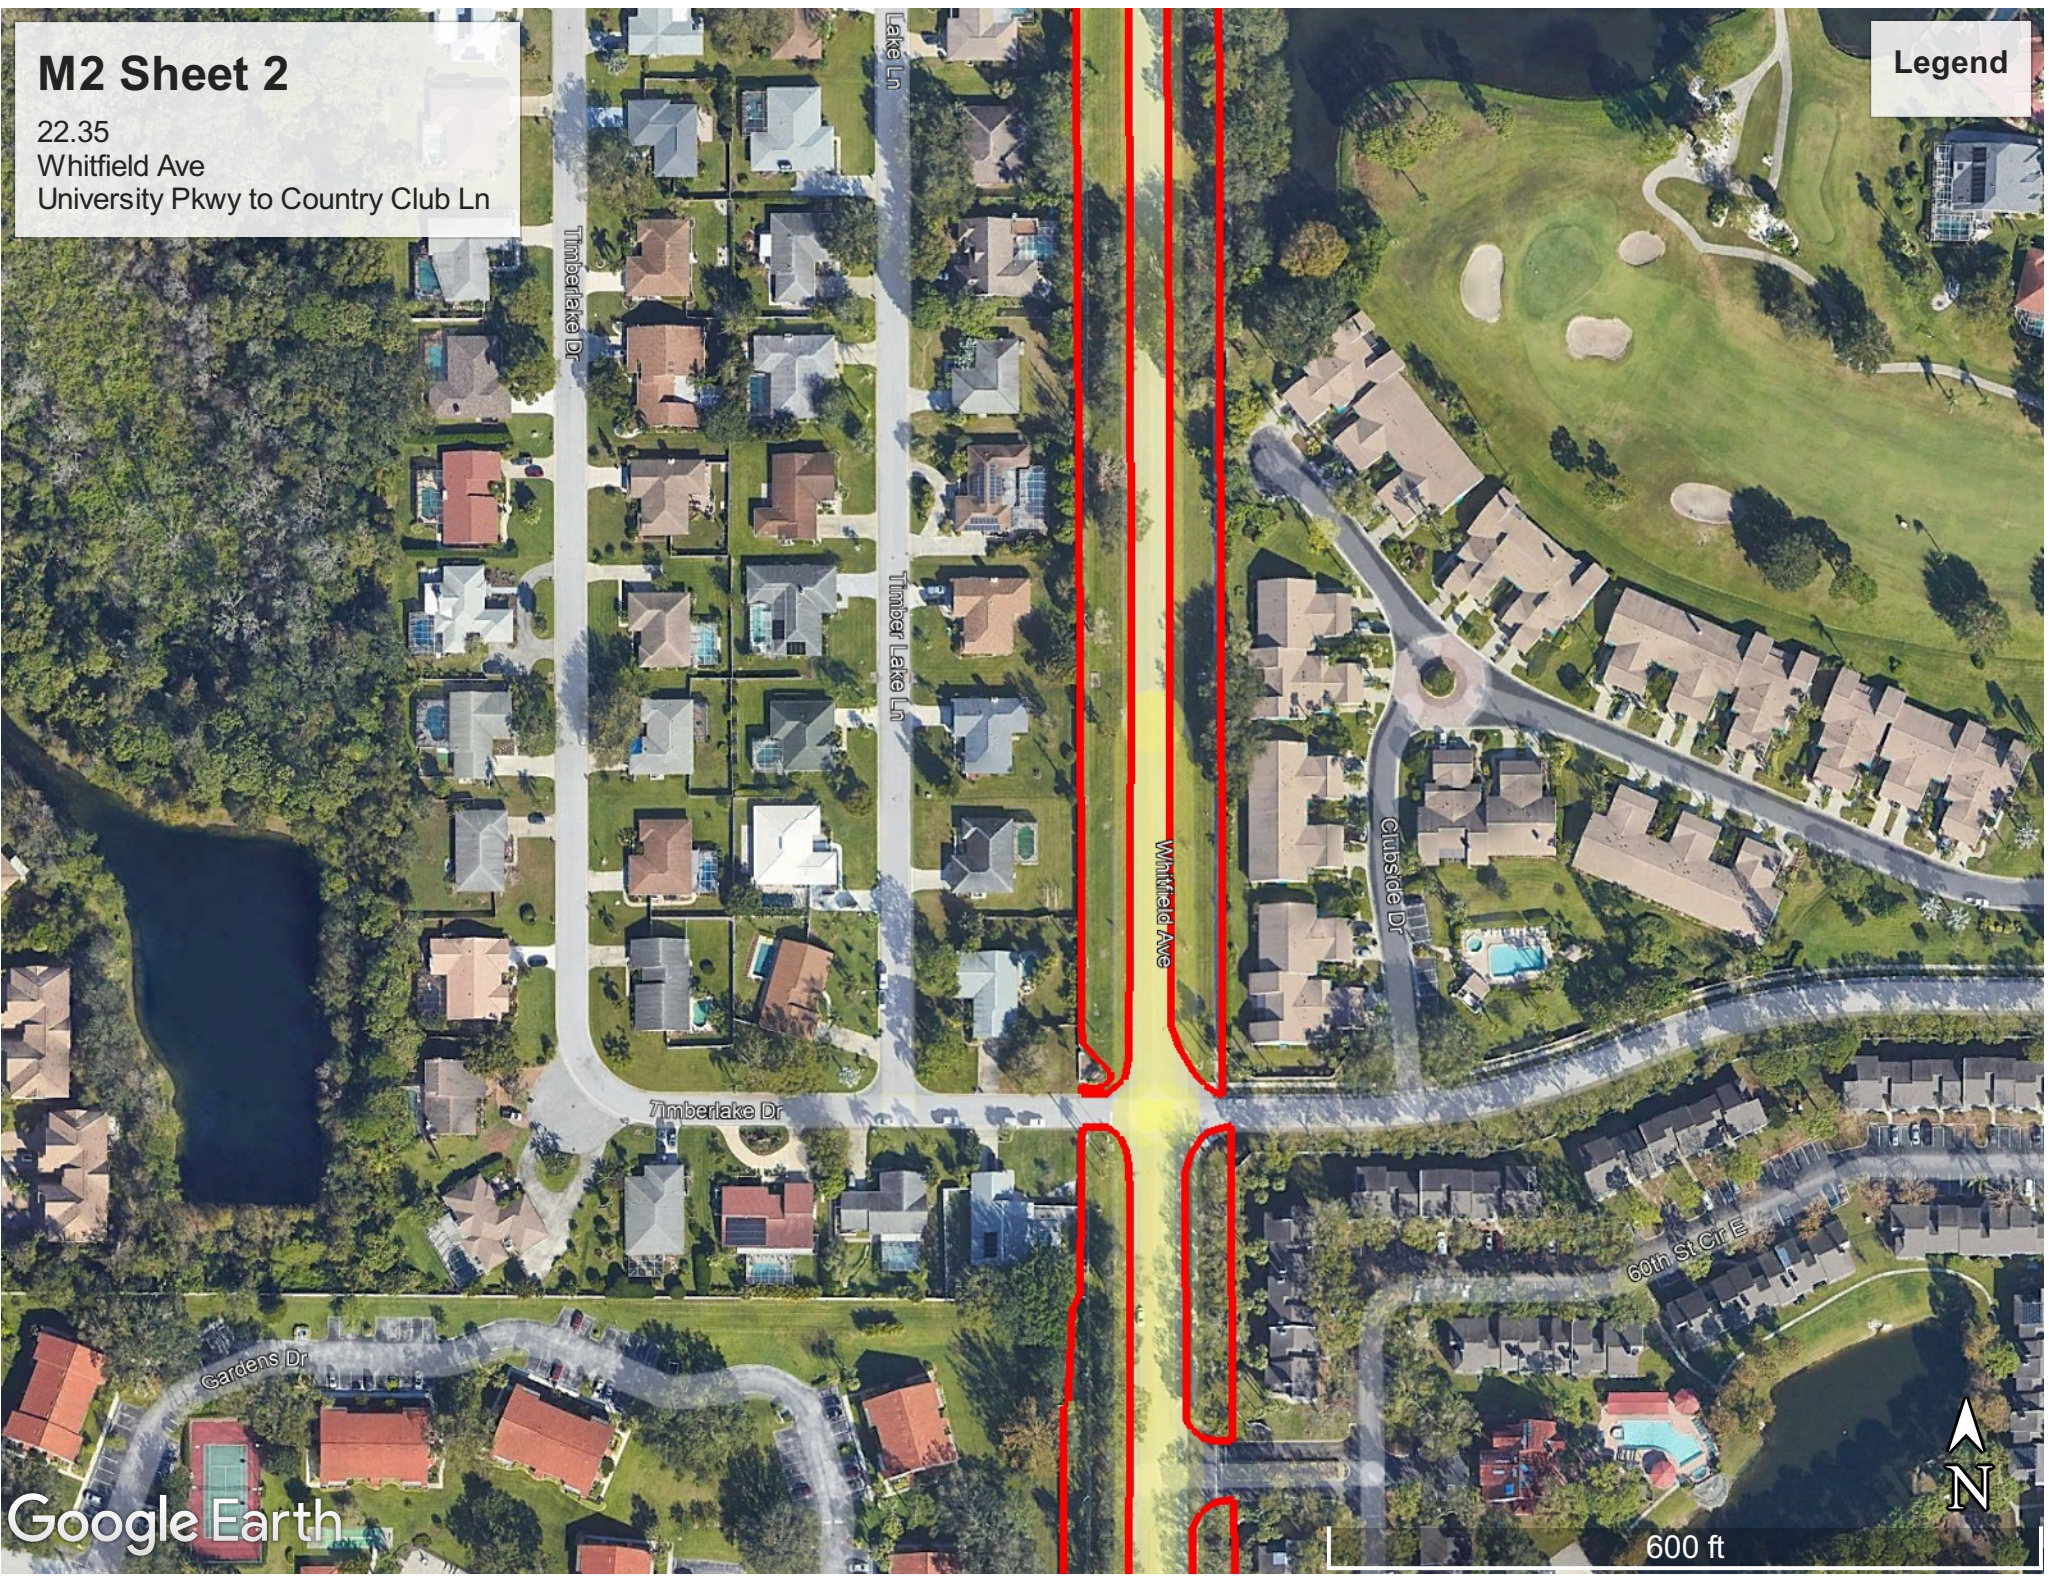

Google Earth

100 ft

M2

22.35
Whitfield Ave
University Pkwy to Country Club Ln

Legend

Google Earth

University Pkwy

M2 Sheet 1

22.35
Whitfield Ave
University Pkwy to Country Club Ln

Legend

M2 Sheet 2

22.35
Whitfield Ave
University Pkwy to Country Club Ln

Legend

Google Earth

600 ft

M2 Sheet 3

22.35
Whitfield Ave
University Pkwy to Country Club Ln

Legend

Google Earth

600 ft

M2 Sheet 4

22.35
Whitfield Ave
University Pkwy to Country Club Ln

Legend

M2 Sheet 5

22.35
Whitfield Ave
University Pkwy to Country Club Ln

Legend

Google Earth

600 ft

M2 Sheet 6

22.35
Whitfield Ave
University Pkwy to Country Club Ln

Legend

Country Club Way
Google Earth