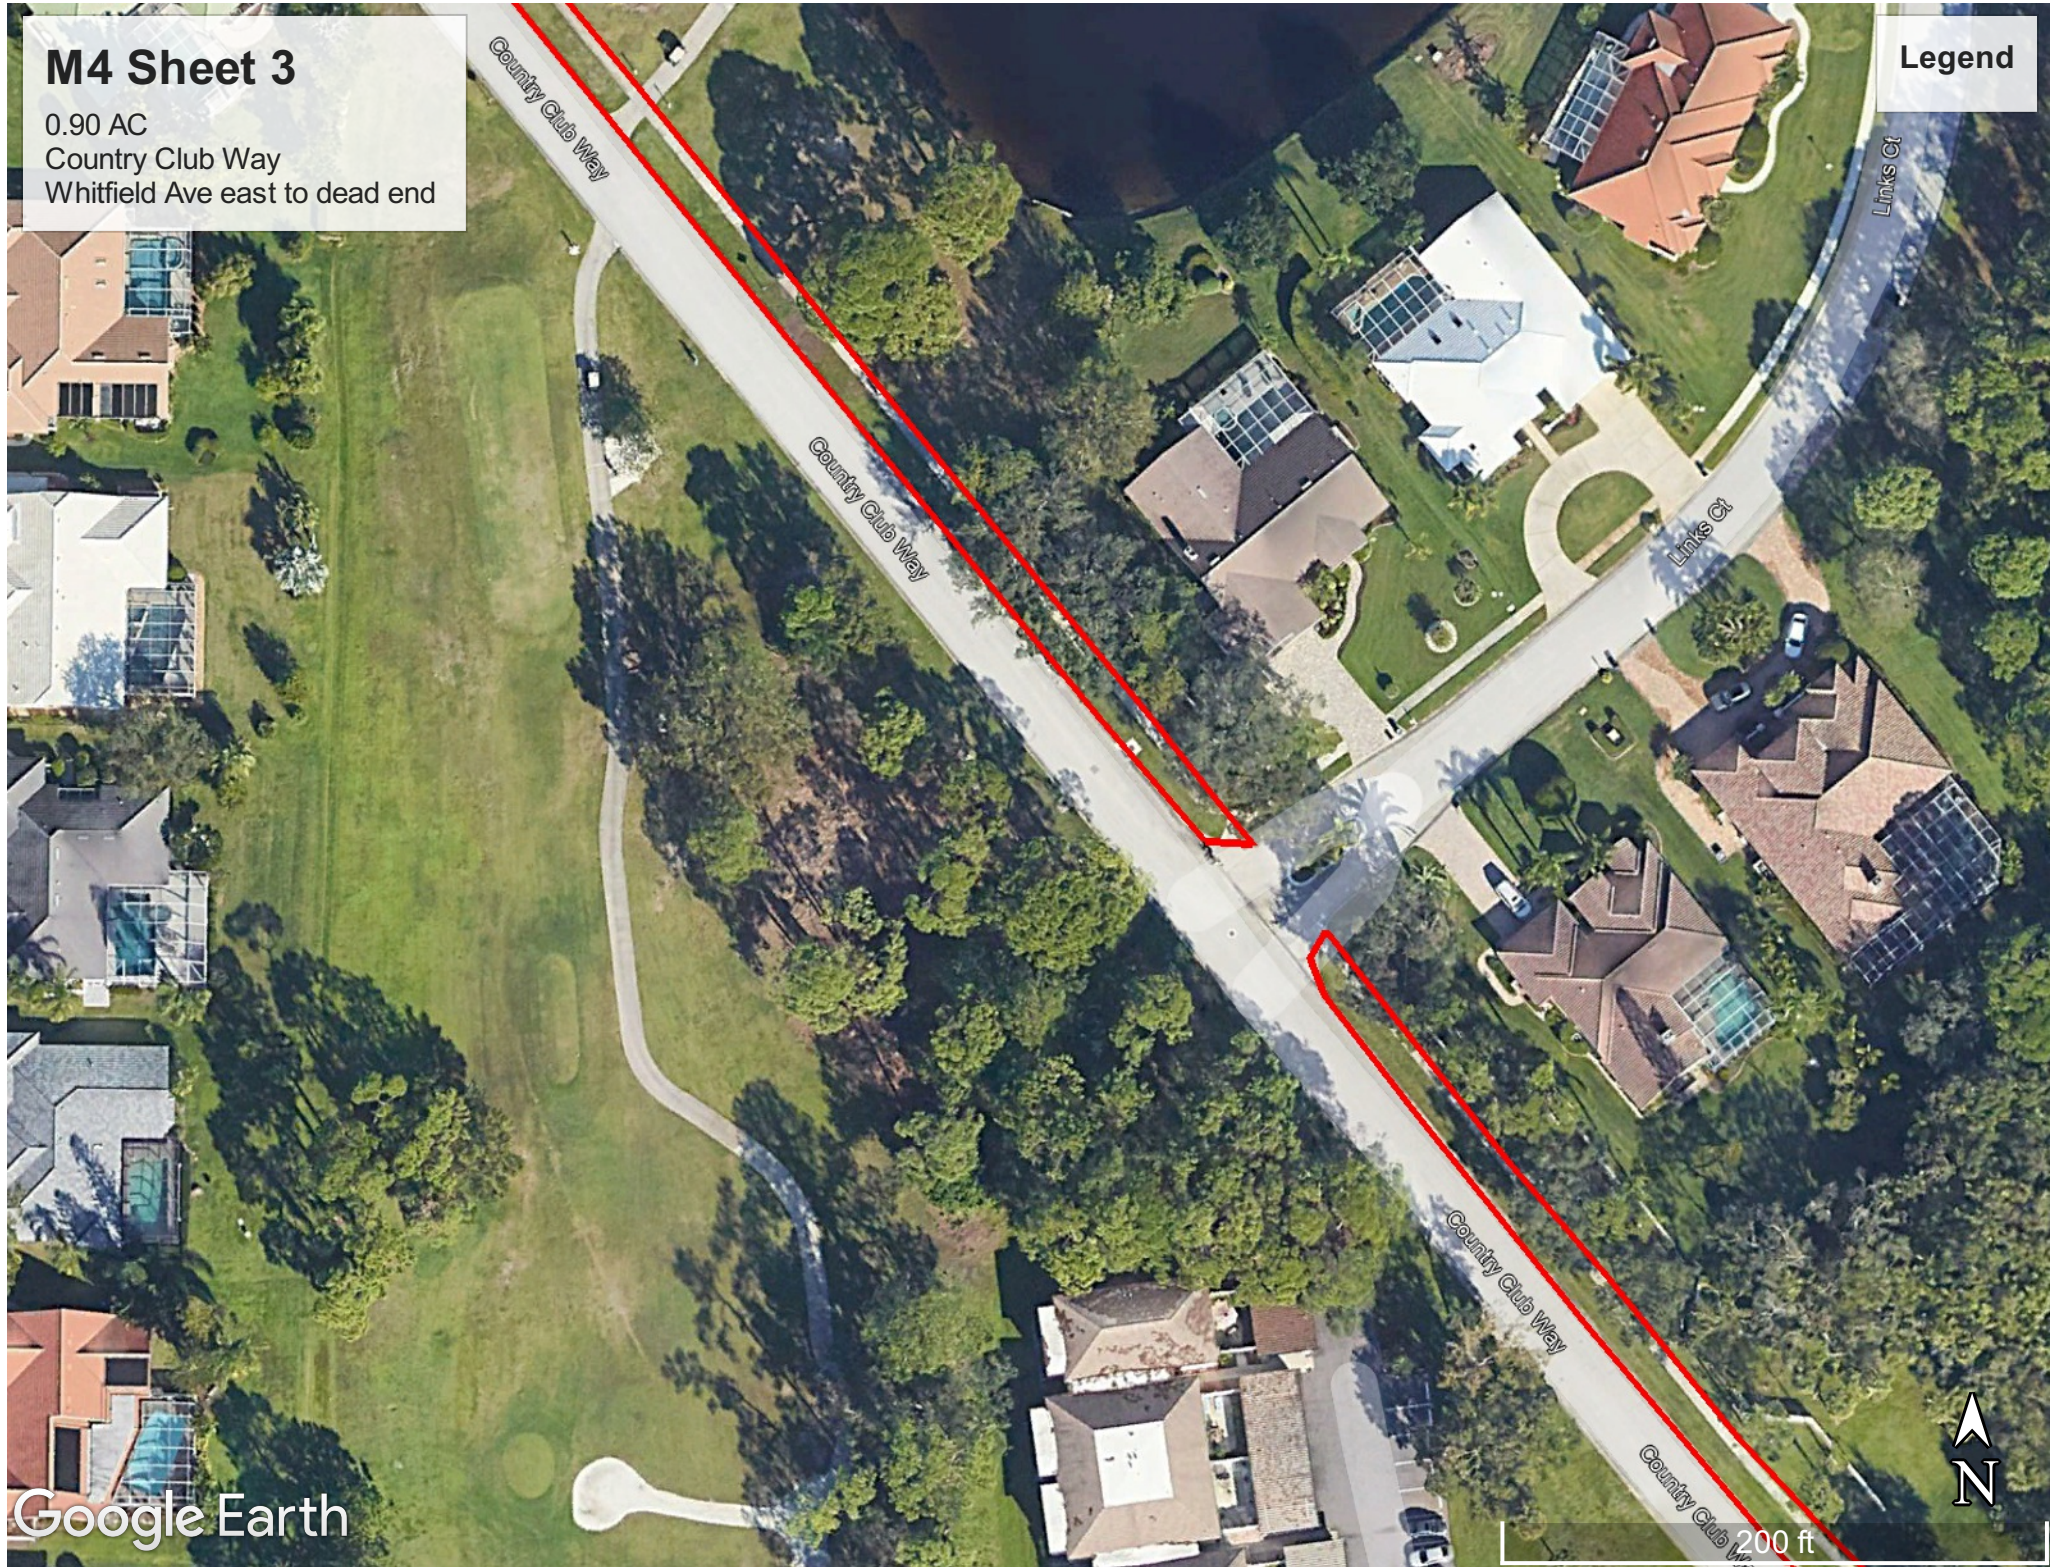

Legend

M3 Sheet 4

0.46 AC
Gardens Dr
Whitfield Ave to 200' east of Palm Lakes Ct

Legend

Google Earth

200 ft

M4

0.90 AC
Country Club Way
Whitfield Ave east to dead end

Legend

M4 Sheet 1

0.90 AC
Country Club Way
Whitfield Ave east to dead end

Legend

M4 Sheet 2

0.90 AC
Country Club Way
Whitfield Ave east to dead end

Legend

Google Earth

200 ft

M4 Sheet 3

0.90 AC
Country Club Way
Whitfield Ave east to dead end

Legend

M4 Sheet 4

0.90 AC
Country Club Way
Whitfield Ave east to dead end

Legend

Google Earth