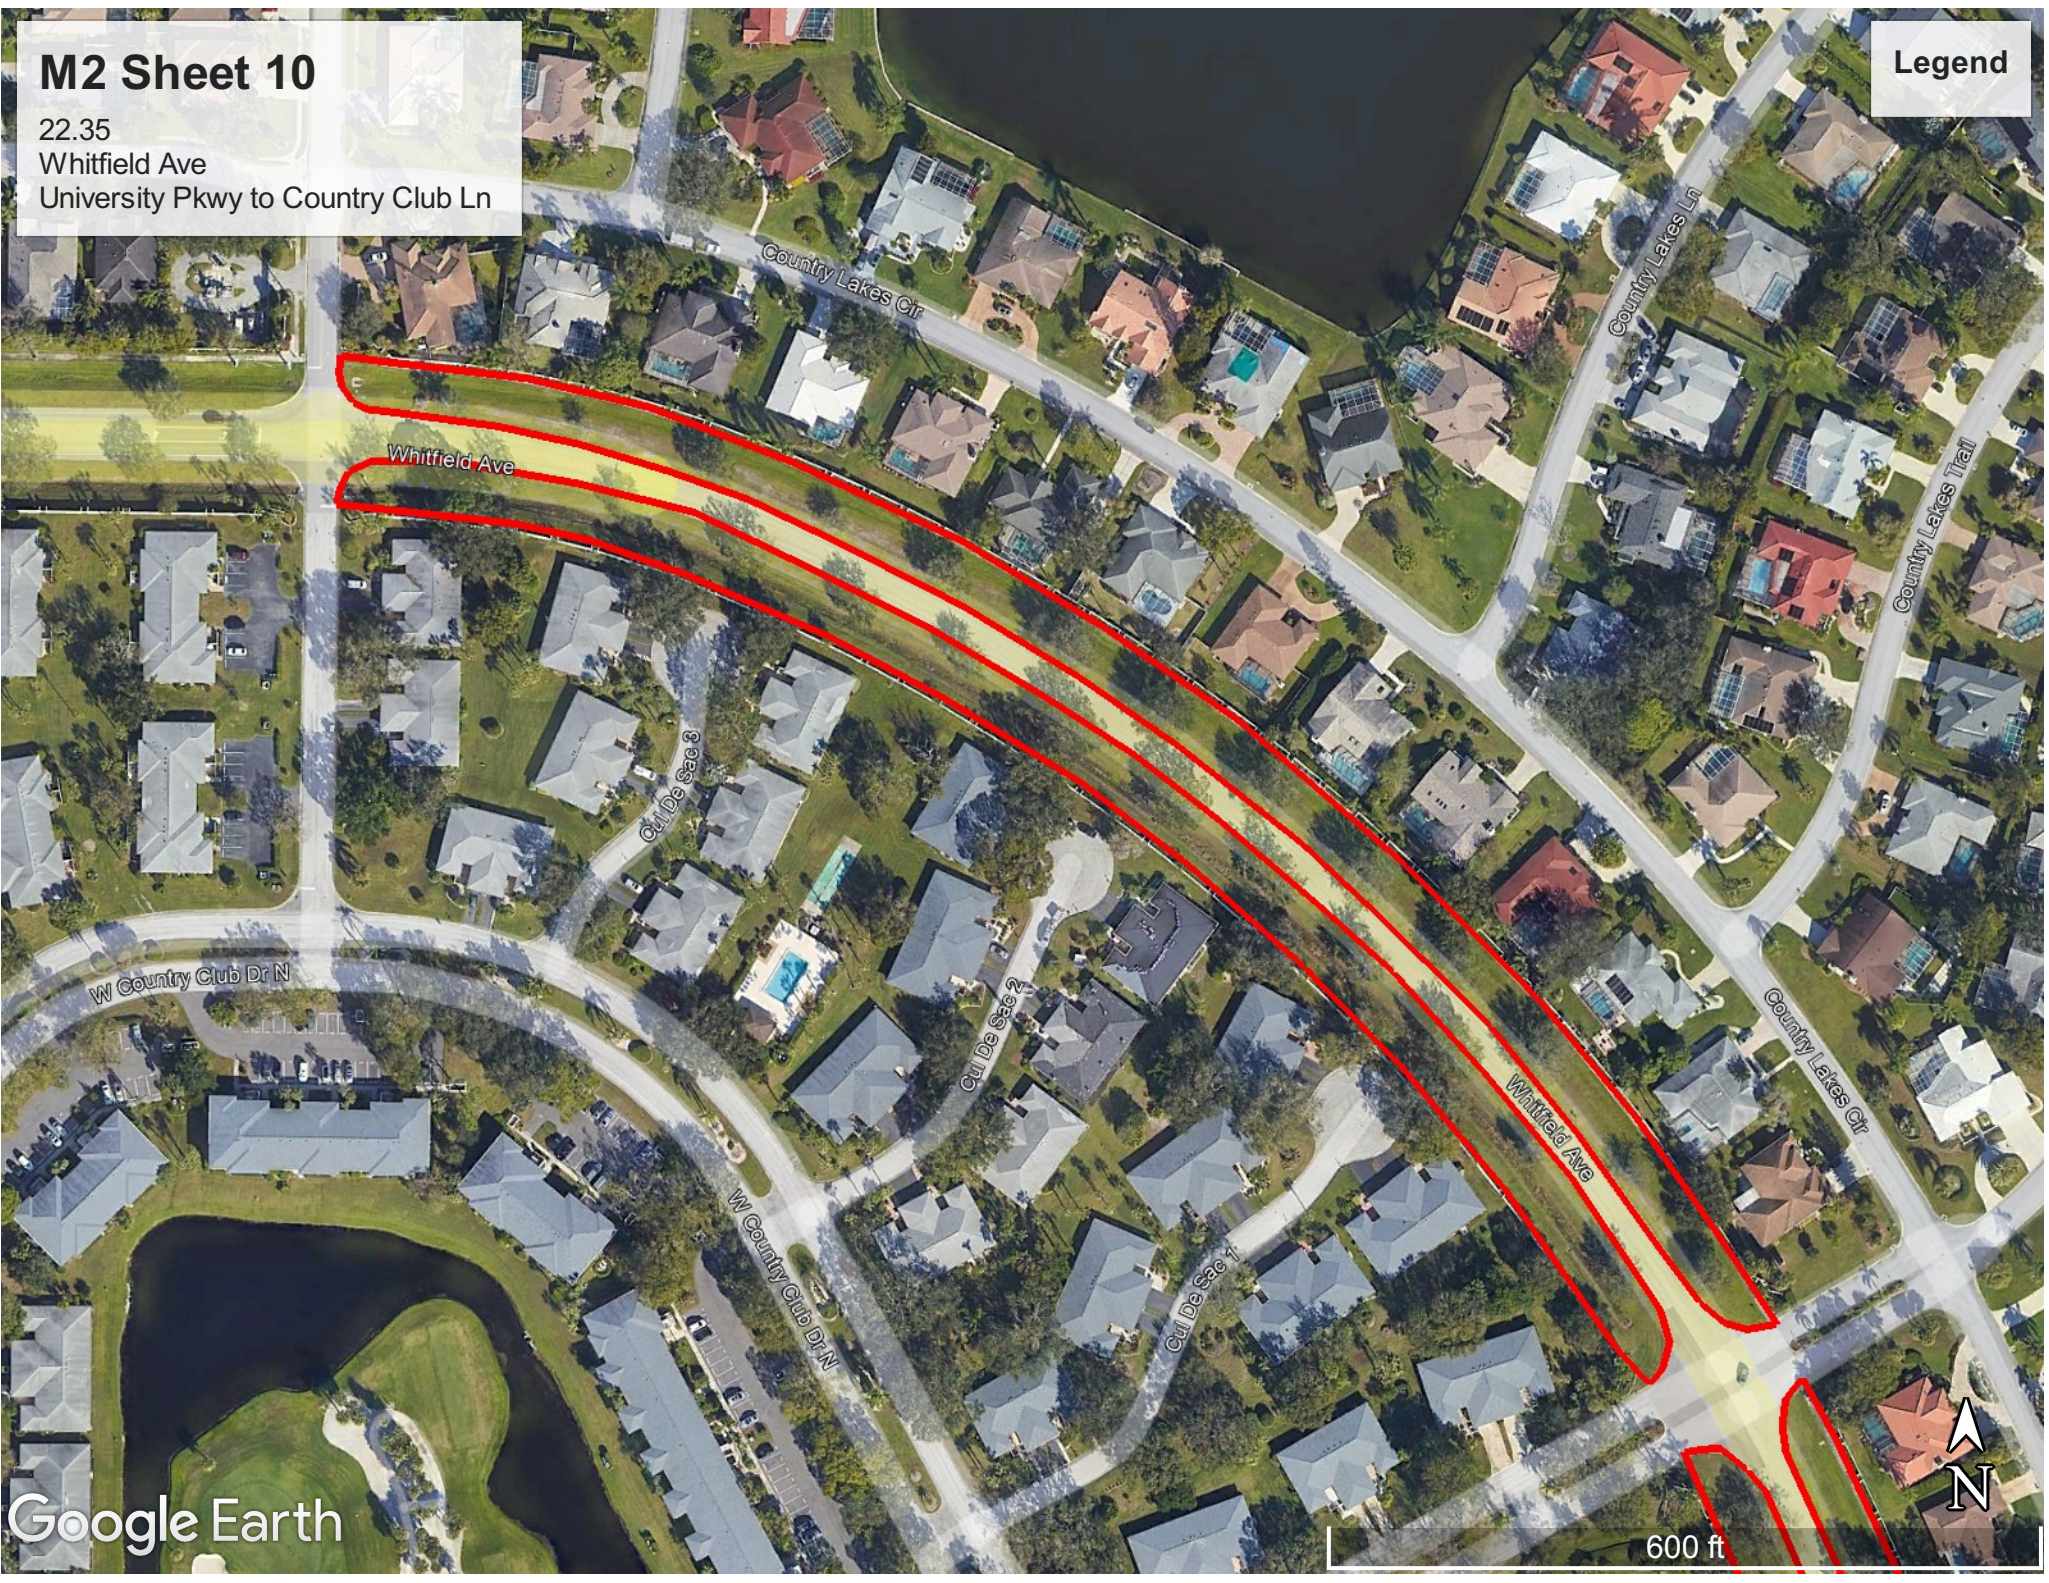

Legend

Google Earth

600 ft

M2 Sheet 9

22.35
Whitfield Ave
University Pkwy to Country Club Ln

Legend

Google Earth

600 ft

M2 Sheet 10

22.35
Whitfield Ave
University Pkwy to Country Club Ln

Legend

M3

0.46 AC
Gardens Dr
Whitfield Ave to 200' east of Palm Lakes Ct

Legend

M3 Sheet 1

0.46 AC
Gardens Dr
Whitfield Ave to 200' east of Palm Lakes Ct

Legend

Google Earth

200 ft

M3 Sheet 2

0.46 AC
Gardens Dr
Whitfield Ave to 200' east of Palm Lakes Ct

Legend

M3 Sheet 3

0.46 AC
Gardens Dr
Whitfield Ave to 200' east of Palm Lakes Ct