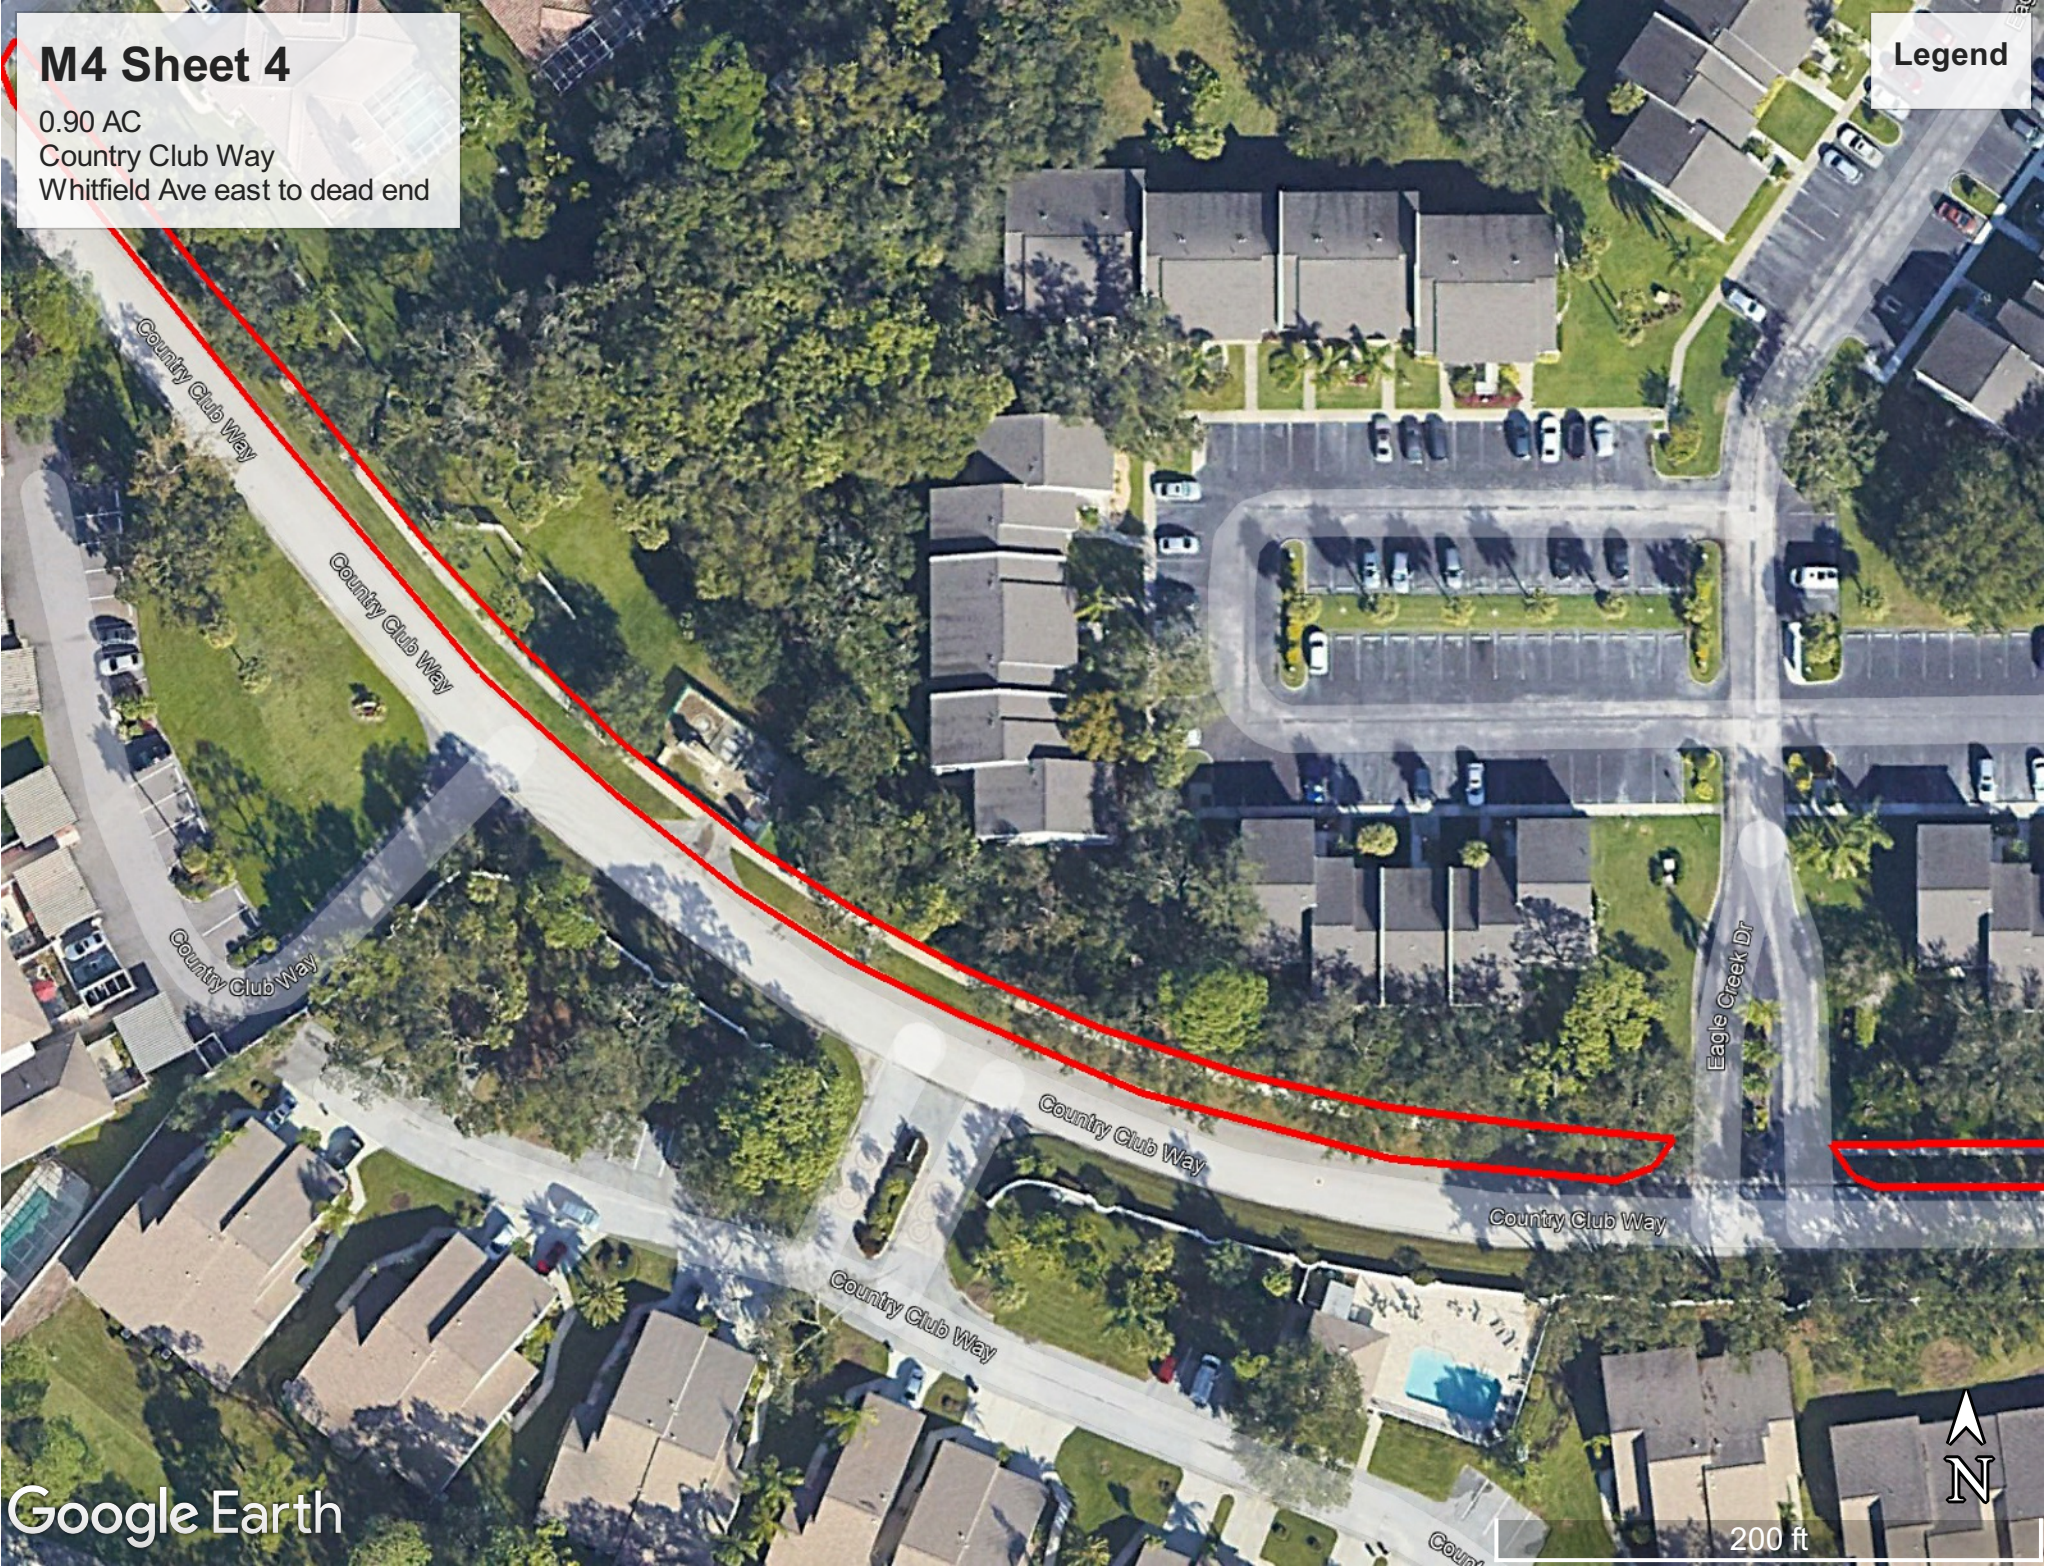

200 ft

M4 Sheet 3

0.90 AC
Country Club Way
Whitfield Ave east to dead end

Legend

M4 Sheet 4

0.90 AC
Country Club Way
Whitfield Ave east to dead end

Legend

Google Earth

200 ft

M4 Sheet 5

0.90 AC
Country Club Way
Whitfield Ave east to dead end

Legend

M5

0.25 AC
Palm Aire Dr
Whitfield Ave to Timberlake Dr

Legend

M5 Sheet 1