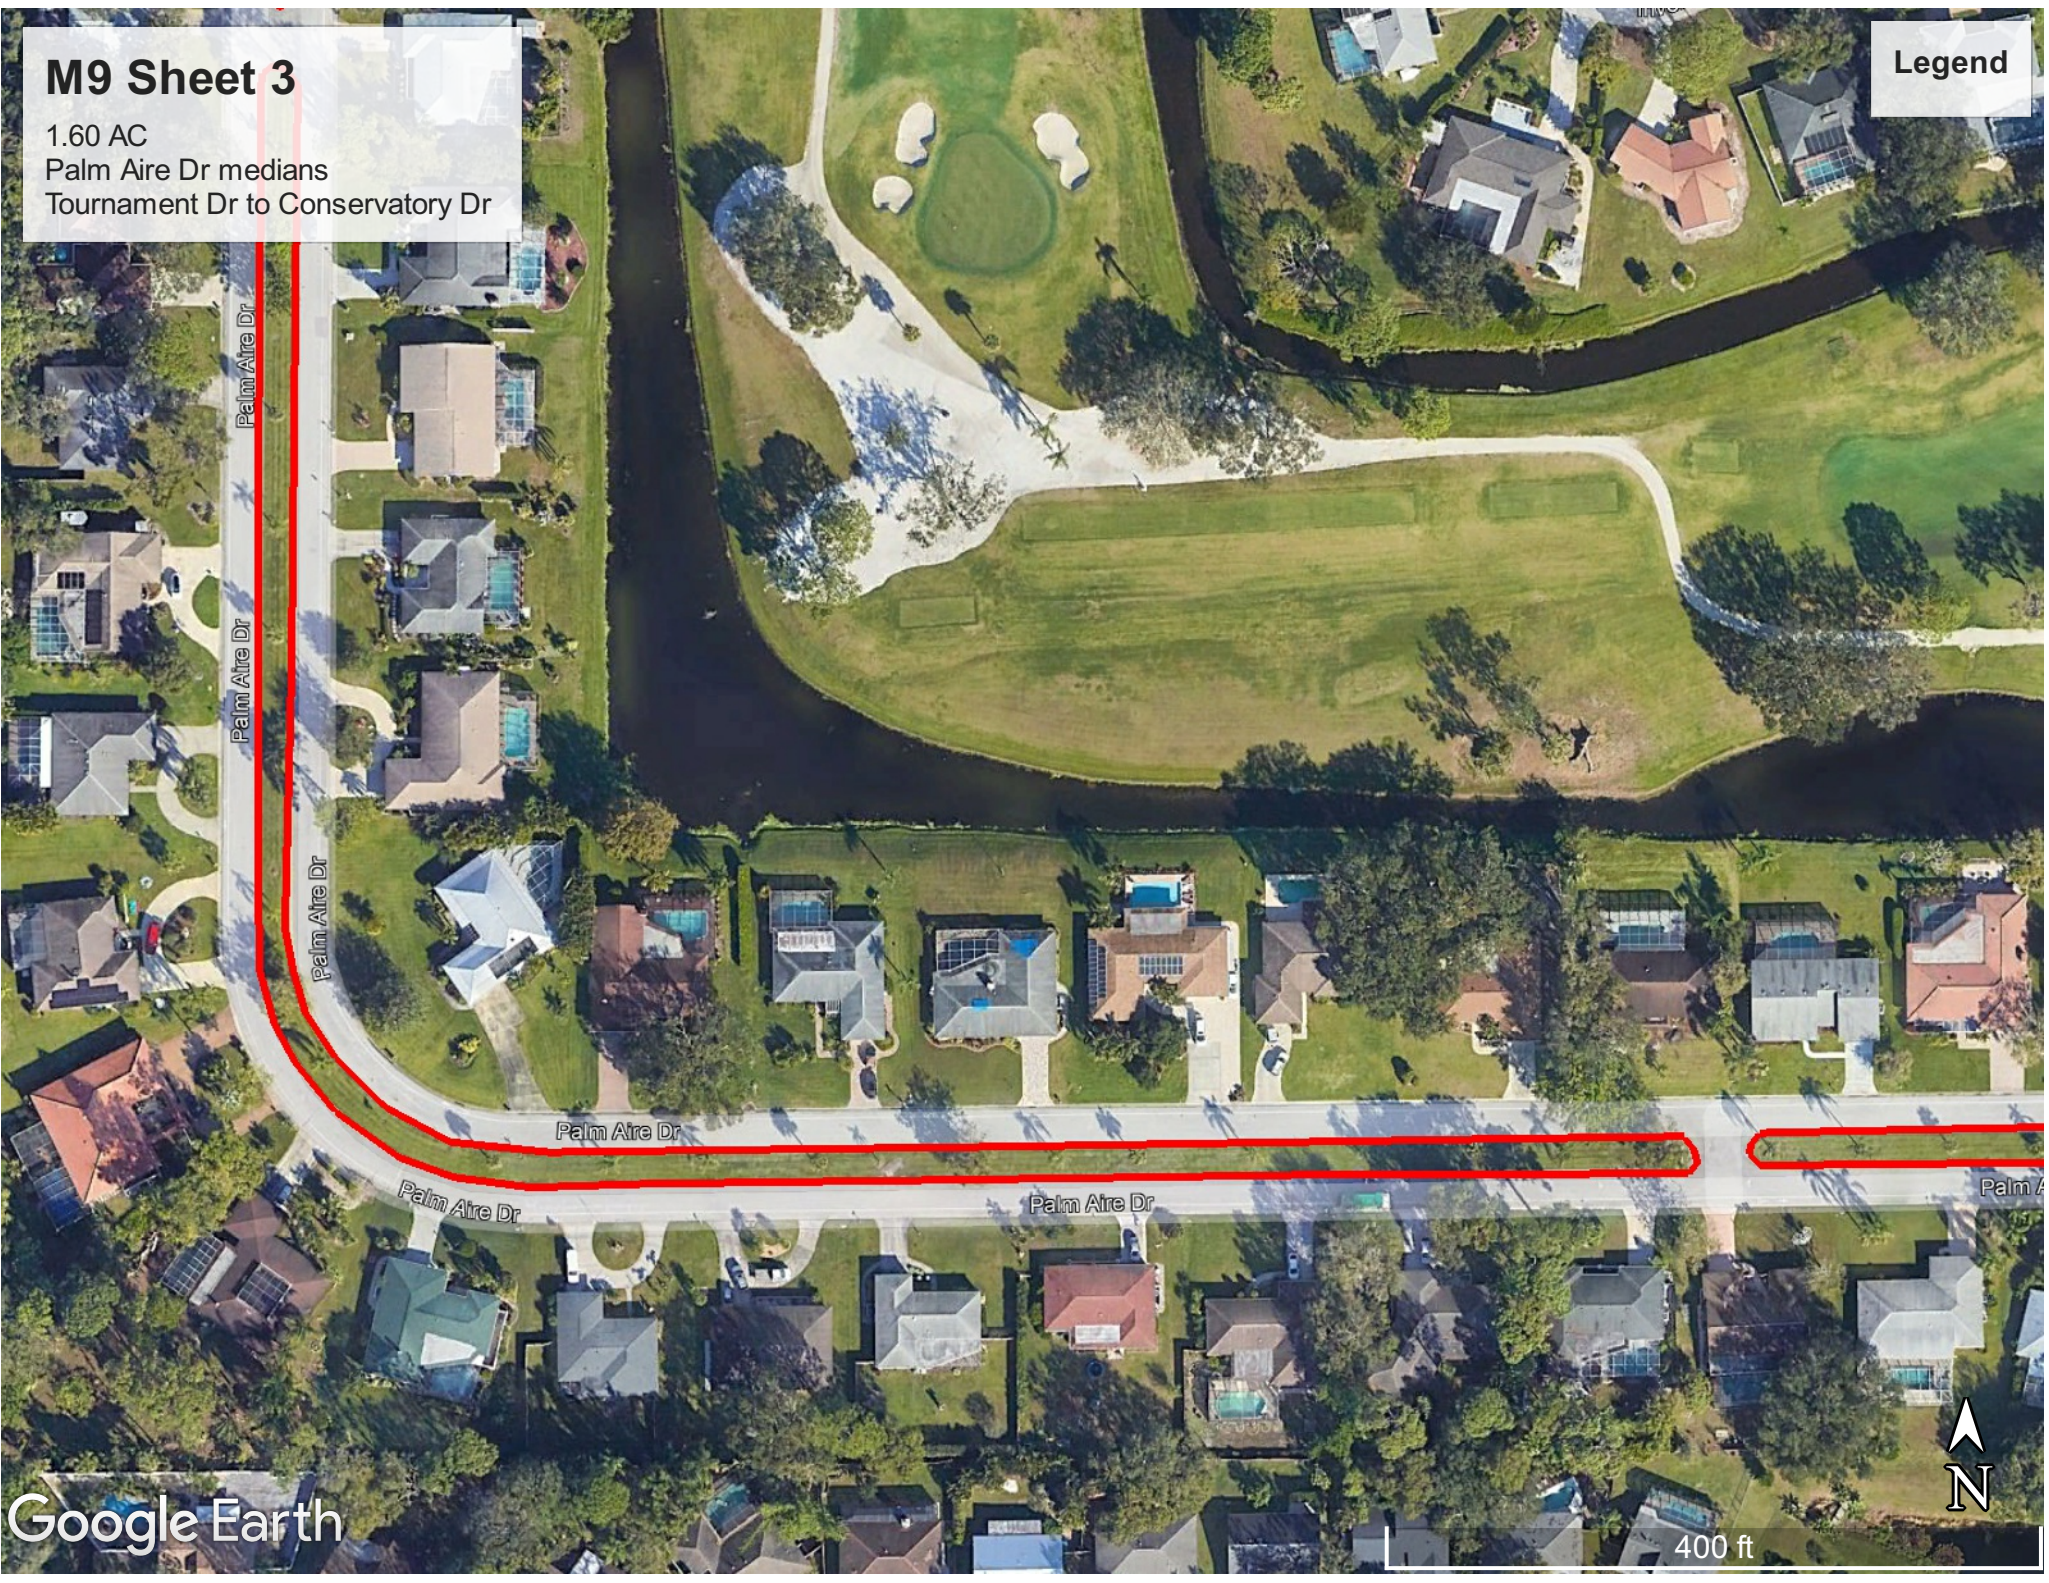

M9 Sheet 3

1.60 AC
Palm Aire Dr medians
Tournament Dr to Conservatory Dr

Legend