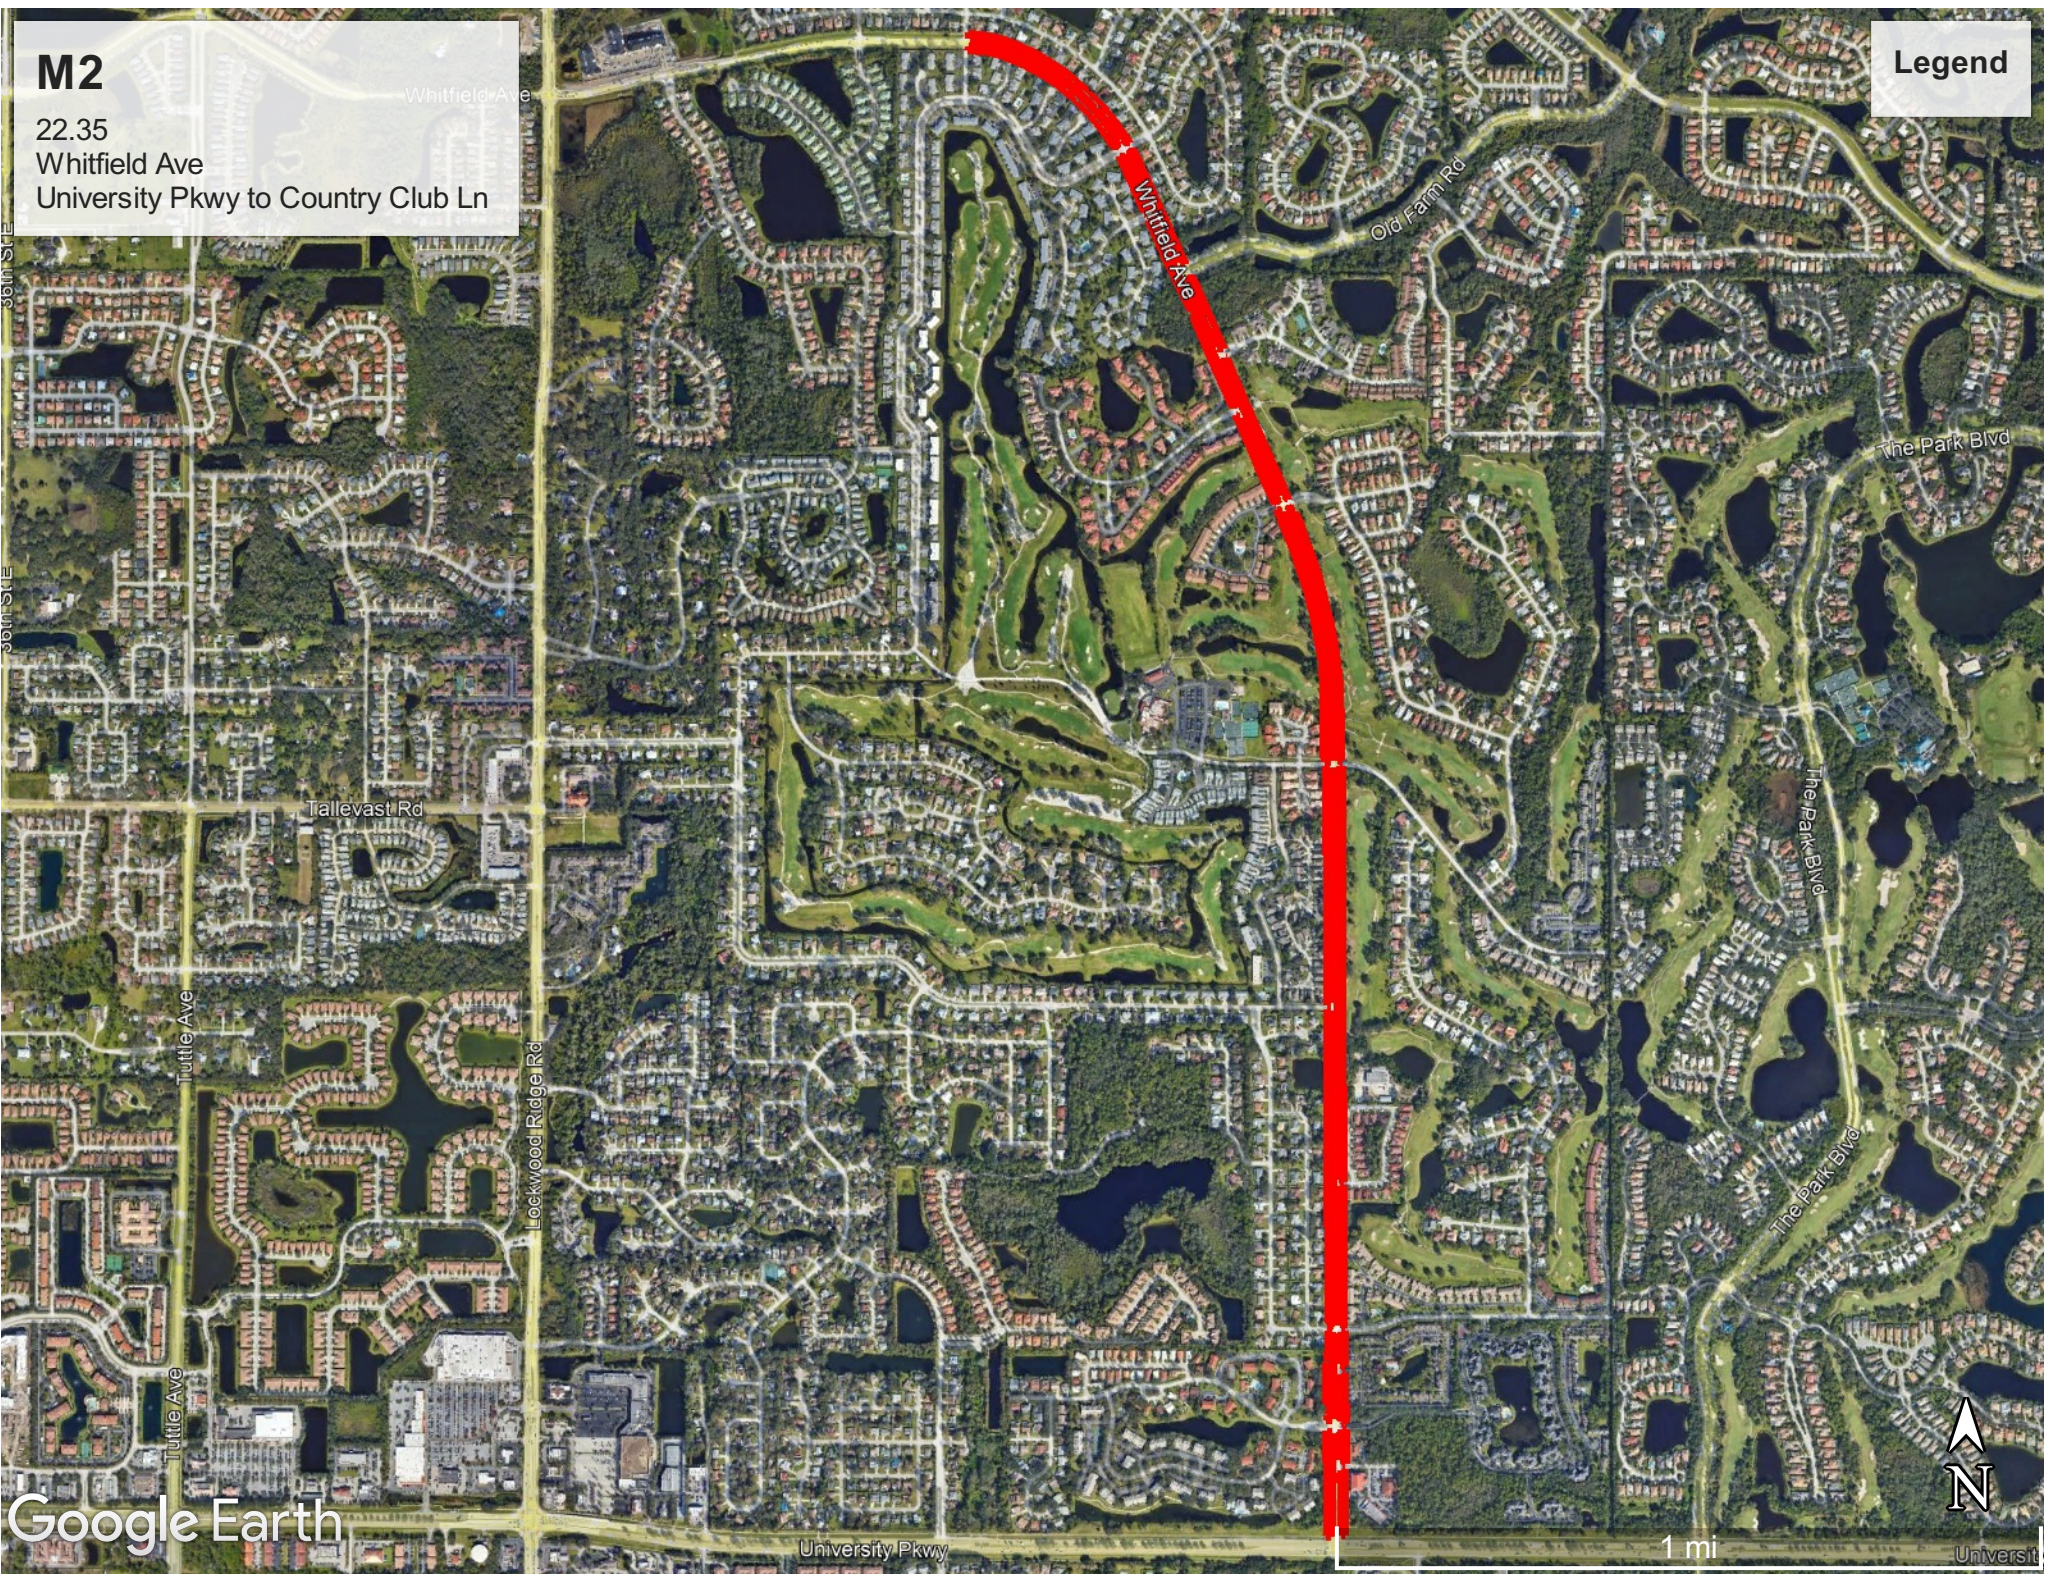

M1

0.05 AC
Whitfield Ave
Median north of University Pkwy

Legend

Google Earth

600 ft

M1 Sheet 1

0.05 AC
Whitfield Ave
Median north of University Pkwy

Legend

Google Earth

100 ft

M2

22.35
Whitfield Ave
University Pkwy to Country Club Ln

Legend

Google Earth

University Pkwy

M2 Sheet 1

22.35
Whitfield Ave
University Pkwy to Country Club Ln

Legend

M2 Sheet 2

22.35
Whitfield Ave
University Pkwy to Country Club Ln

Legend

Google Earth

600 ft

M2 Sheet 3