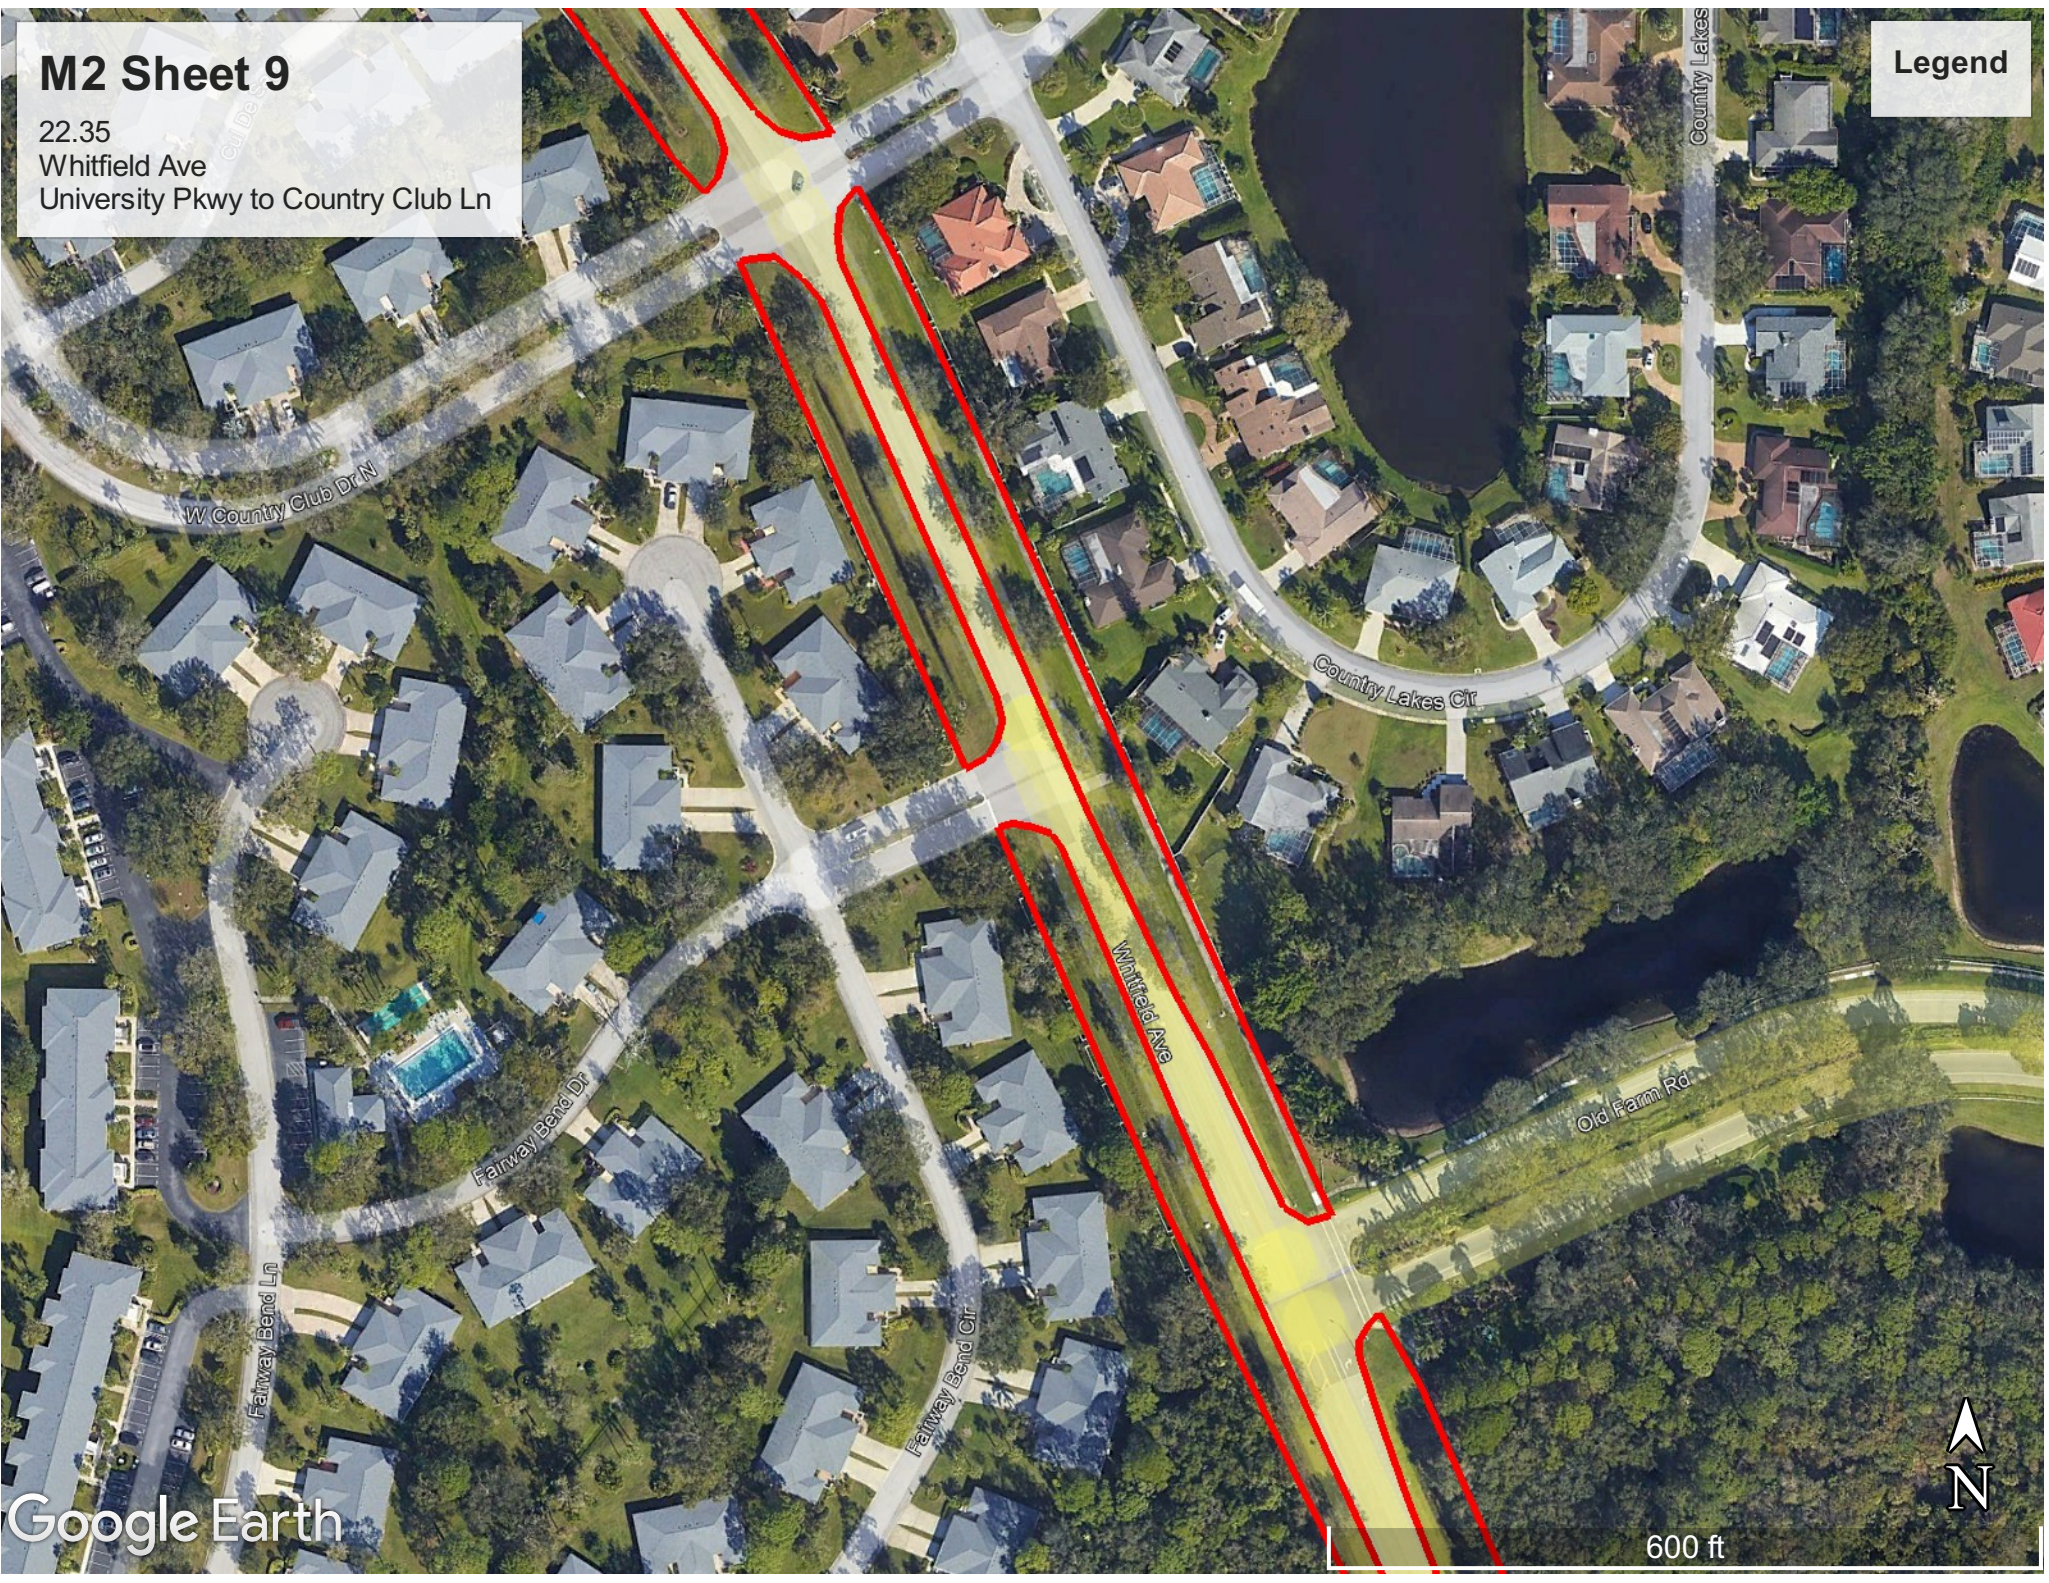

Legend

Google Earth

600 ft

M2 Sheet 9

22.35
Whitfield Ave
University Pkwy to Country Club Ln

Legend

Google Earth

600 ft

M2 Sheet 10

22.35
Whitfield Ave
University Pkwy to Country Club Ln

Legend

M3

0.46 AC
Gardens Dr
Whitfield Ave to 200' east of Palm Lakes Ct

Legend

M3 Sheet 1

0.46 AC
Gardens Dr
Whitfield Ave to 200' east of Palm Lakes Ct