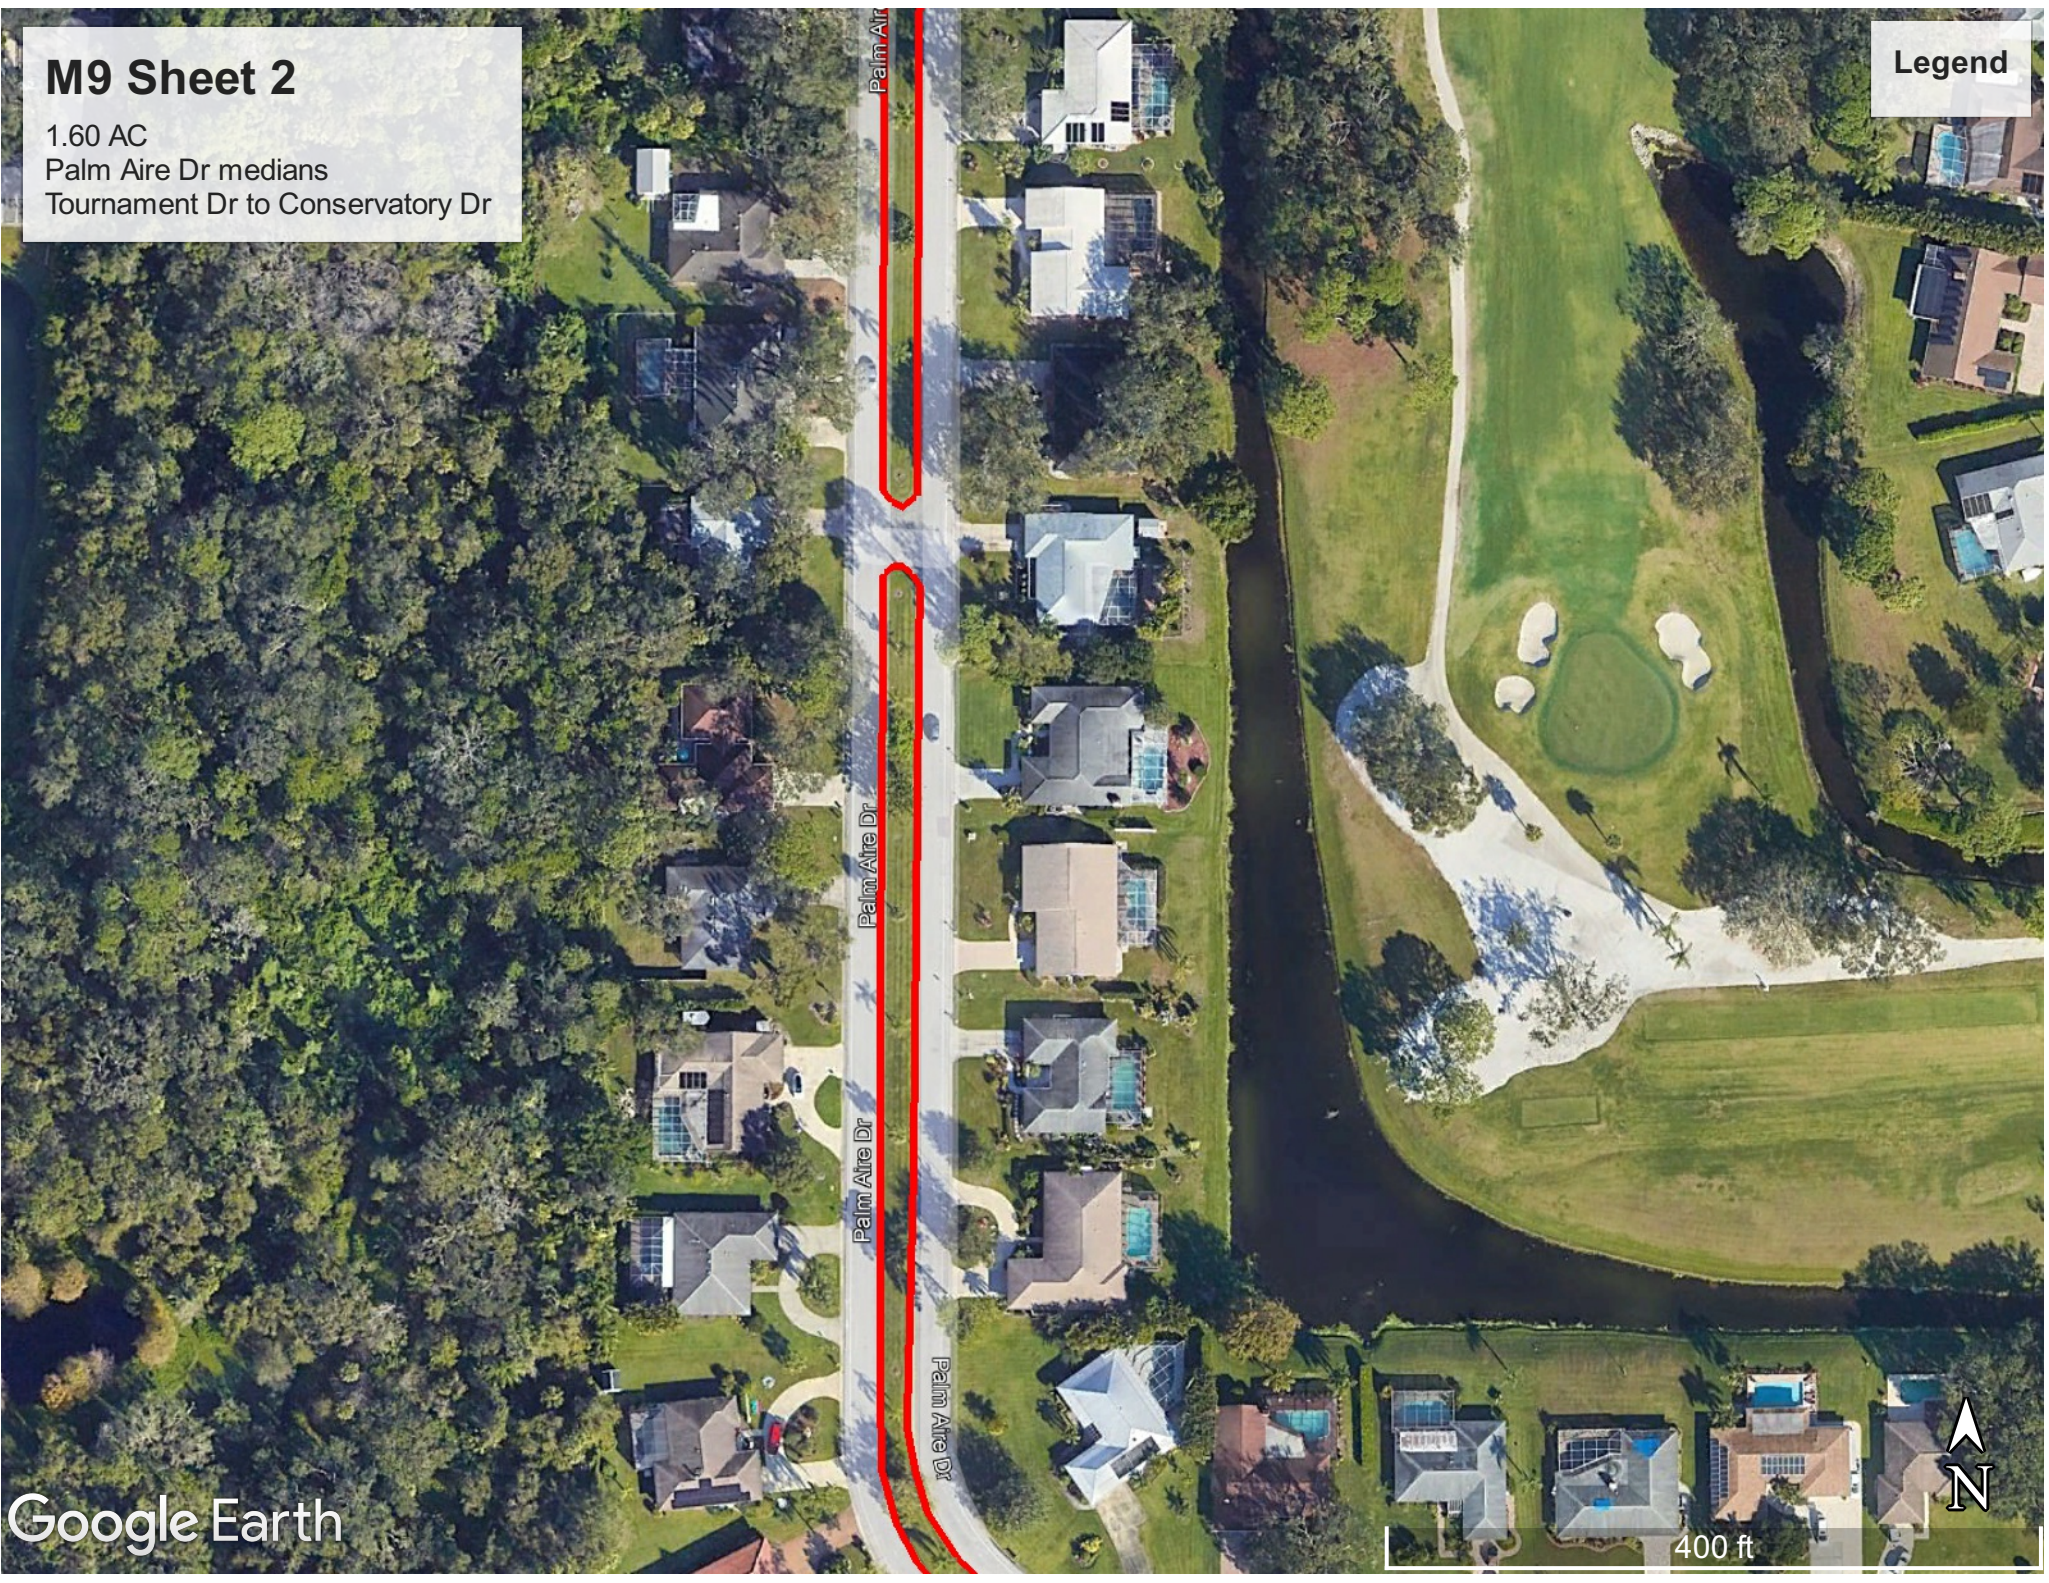

1.60 AC
Palm Aire Dr medians
Tournament Dr to Conservatory Dr

Legend

Google Earth

400 ft

M9 Sheet 2

1.60 AC
Palm Aire Dr medians
Tournament Dr to Conservatory Dr

Legend

M9 Sheet 3