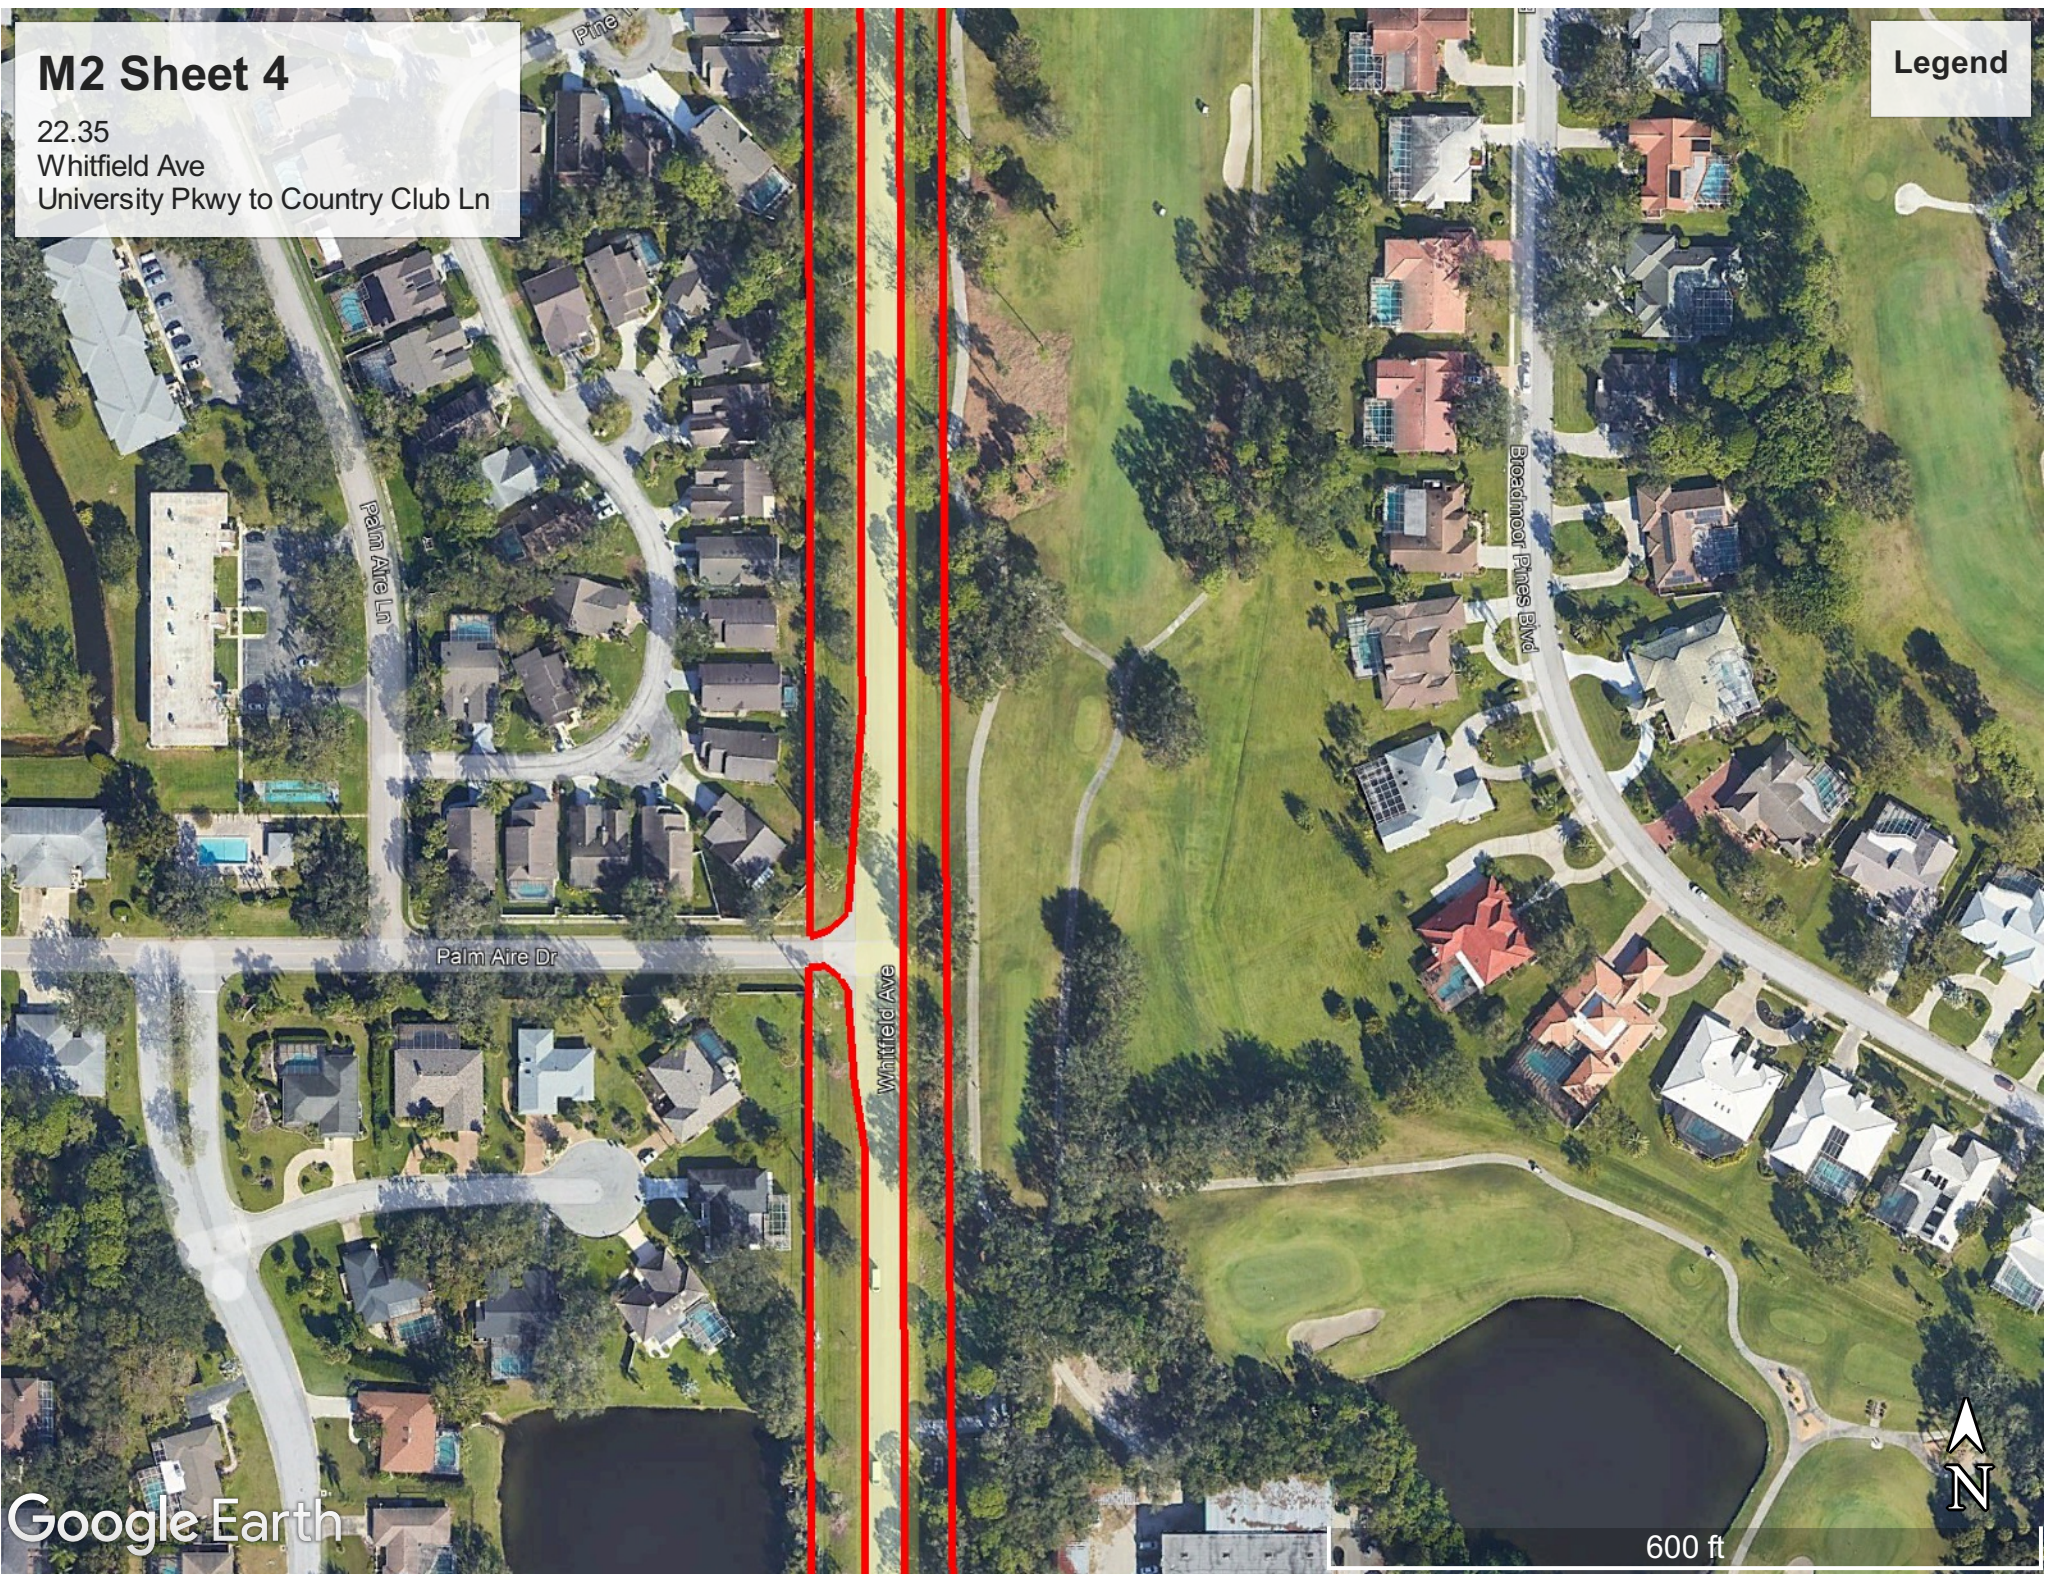

22.35
Whitfield Ave
University Pkwy to Country Club Ln

Legend

M2 Sheet 2

22.35
Whitfield Ave
University Pkwy to Country Club Ln

Legend

Google Earth

600 ft

M2 Sheet 3

22.35
Whitfield Ave
University Pkwy to Country Club Ln

Legend

Google Earth

600 ft

M2 Sheet 4

22.35
Whitfield Ave
University Pkwy to Country Club Ln

Legend

M2 Sheet 5

22.35
Whitfield Ave
University Pkwy to Country Club Ln

Legend

Google Earth

600 ft

M2 Sheet 6

22.35
Whitfield Ave
University Pkwy to Country Club Ln

Legend

Country Club Way
Google Earth