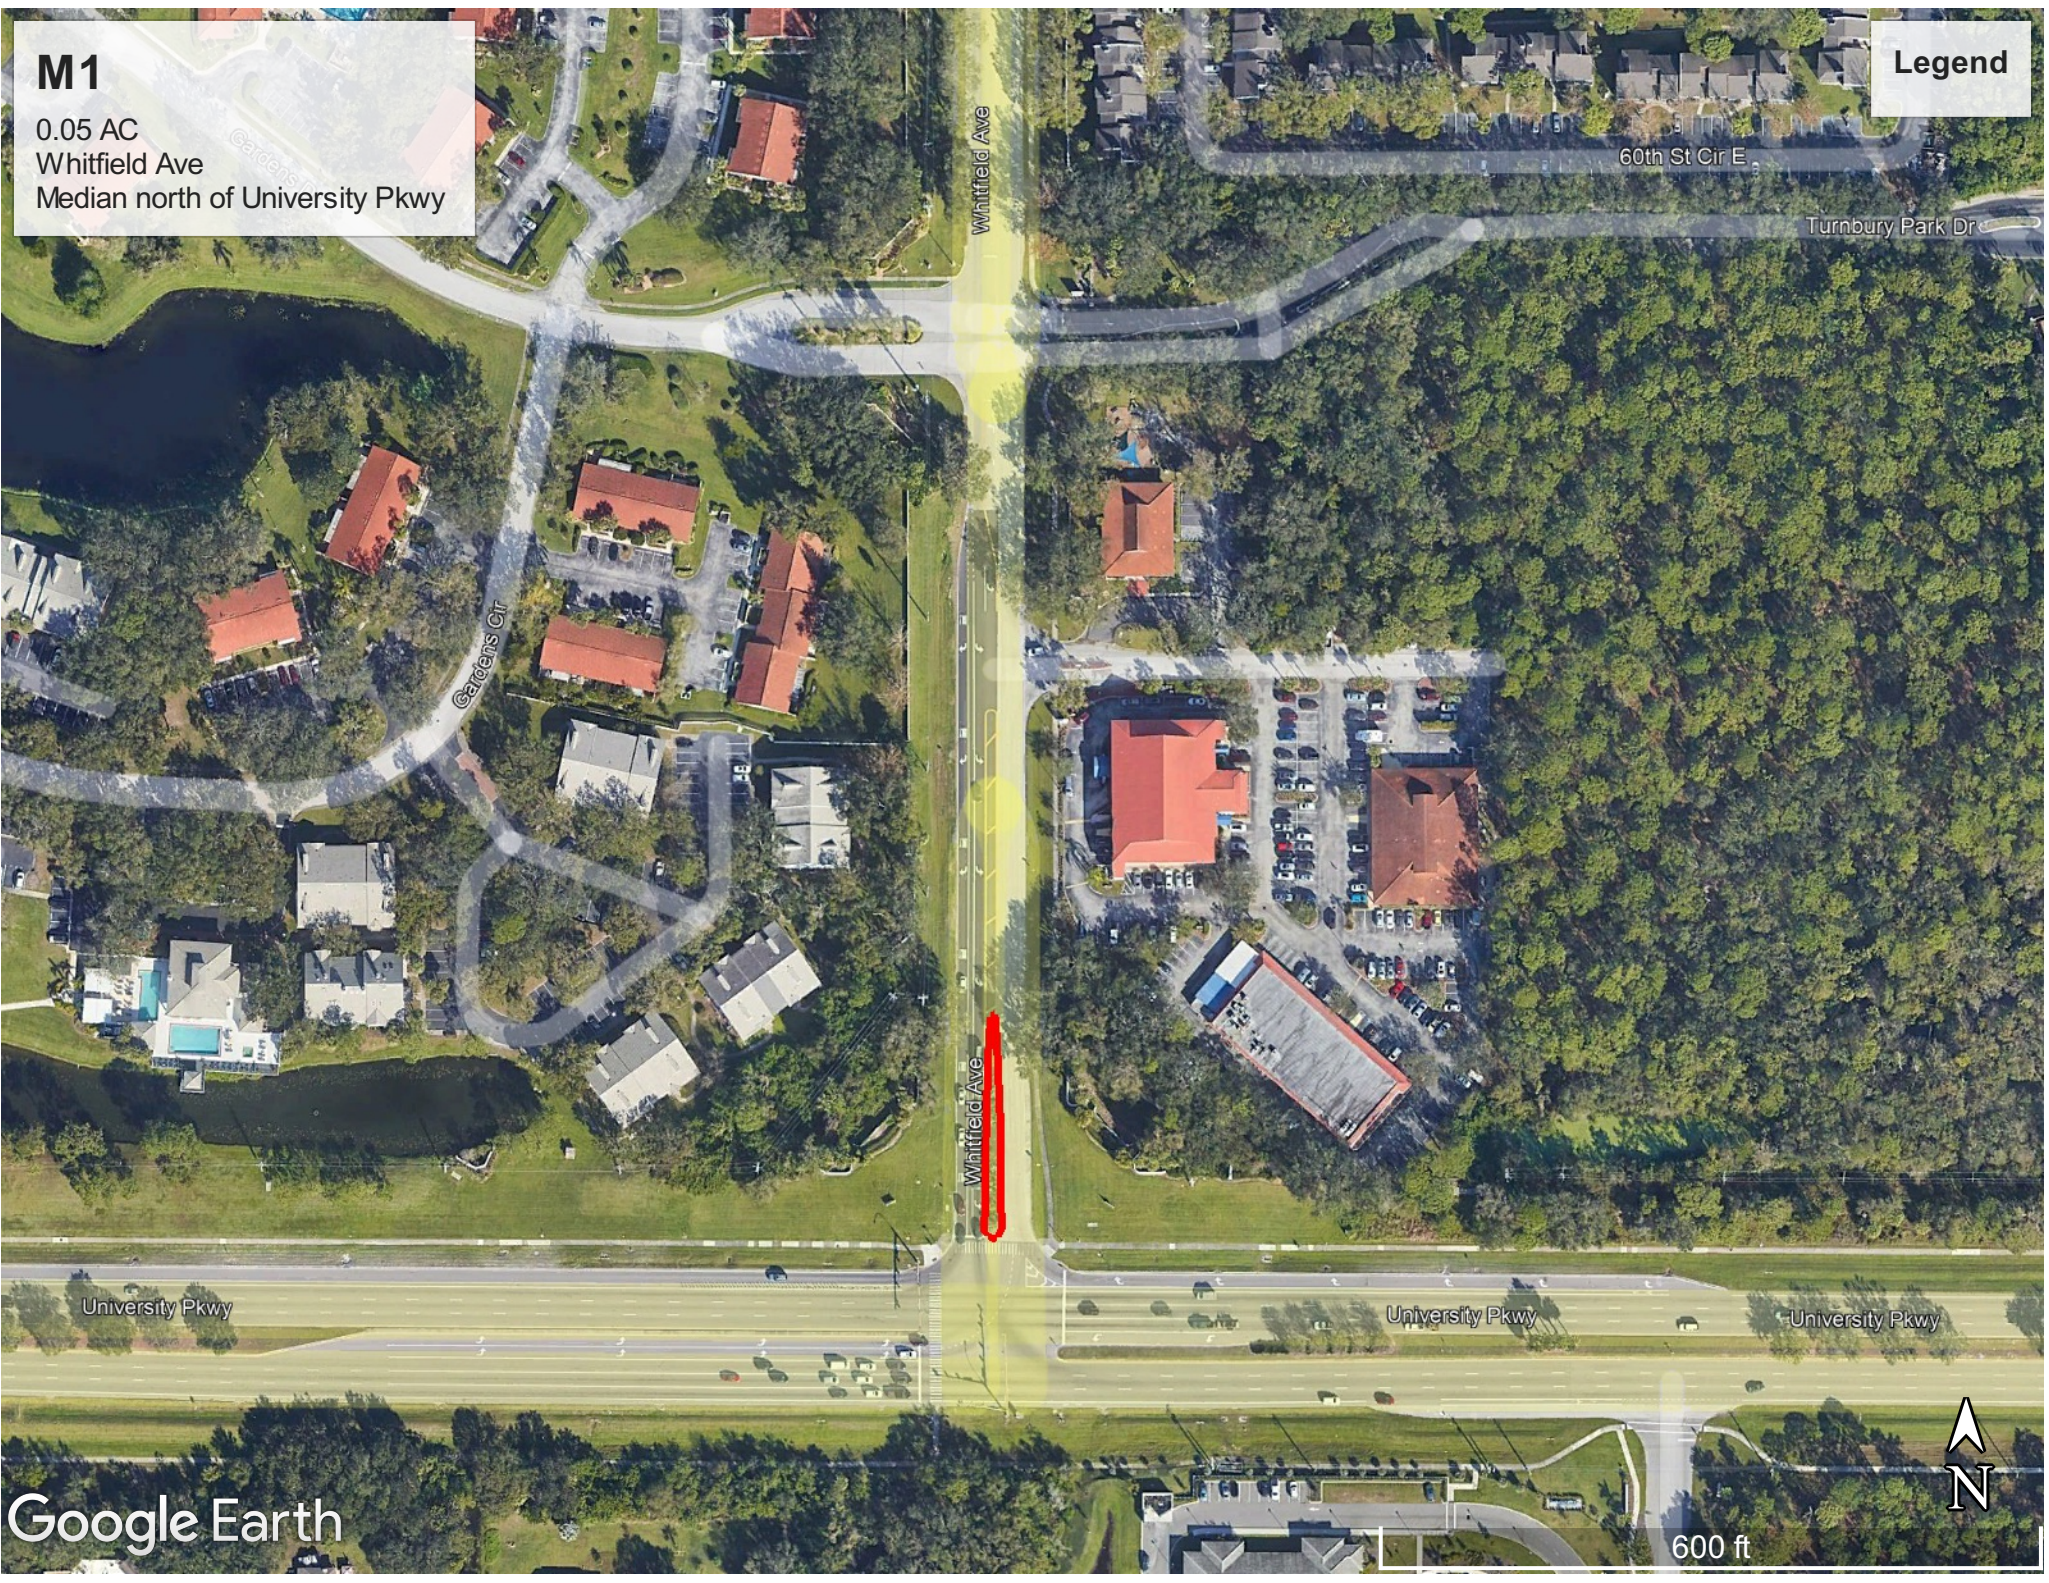

M1

0.05 AC
Whitfield Ave
Median north of University Pkwy

Legend

Google Earth

600 ft

M1 Sheet 1

0.05 AC
Whitfield Ave
Median north of University Pkwy

Legend

Google Earth

100 ft

M2

22.35
Whitfield Ave
University Pkwy to Country Club Ln

Legend

Google Earth

University Pkwy

M2 Sheet 1