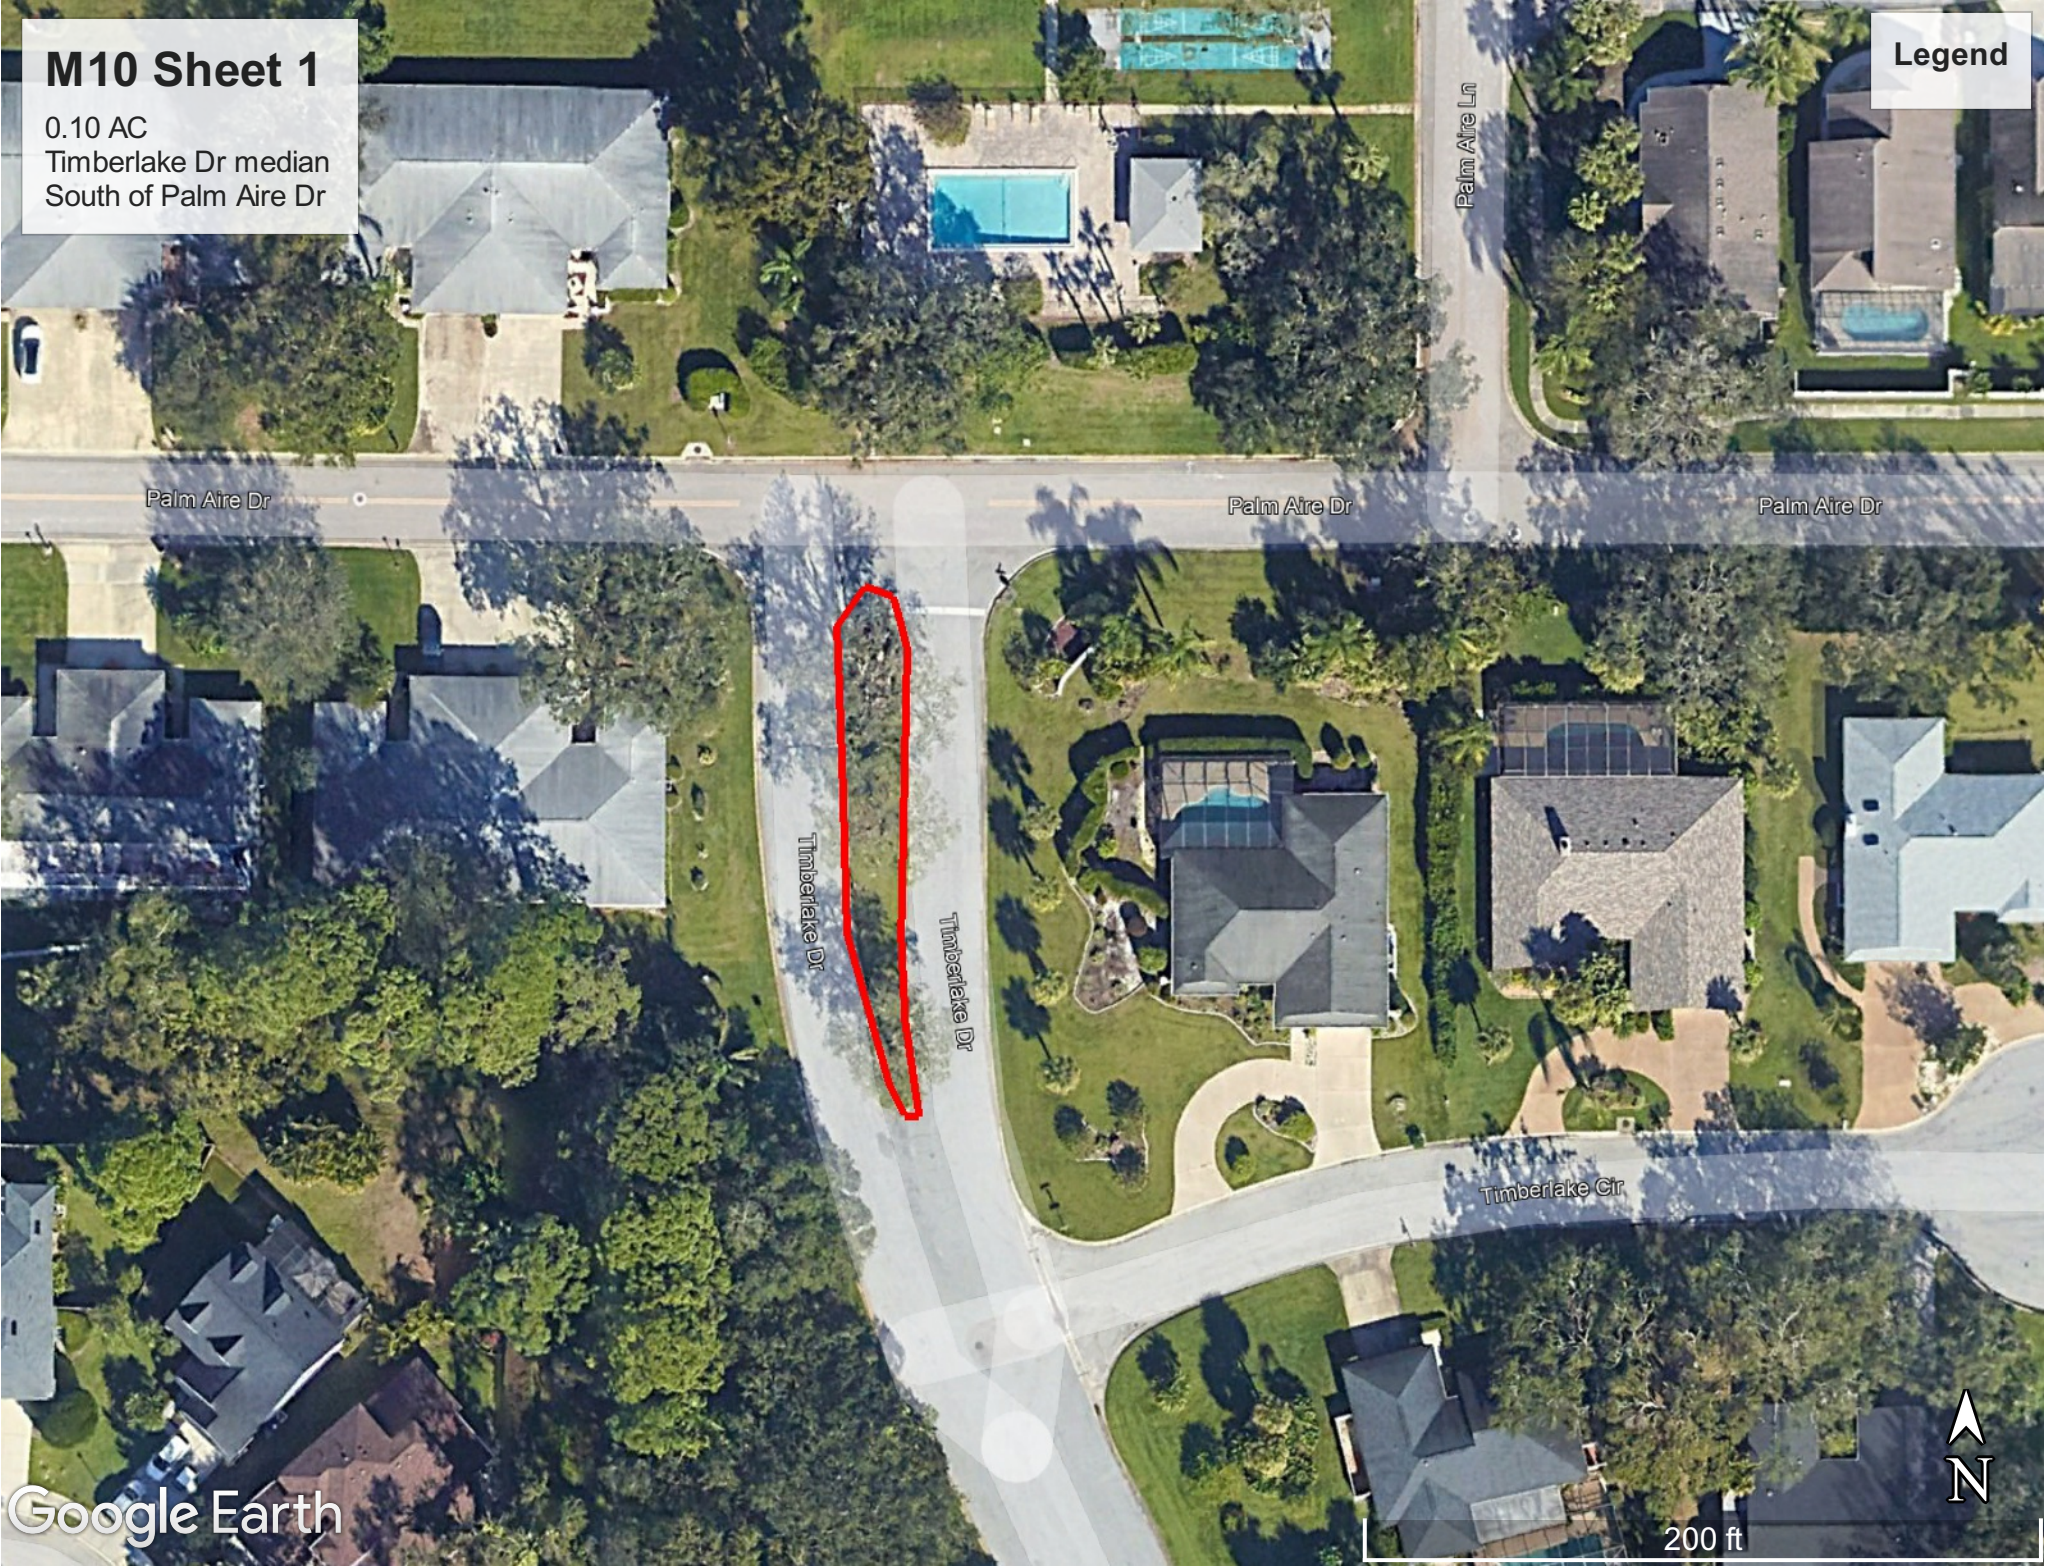

M10 Sheet 1

0.10 AC
Timberlake Dr median
South of Palm Aire Dr

Legend

Palm Aire Dr

Palm Aire Dr

Palm Aire Dr

Timberlake Dr

Timberlake Dr

Timberlake Cir

Google Earth

200 ft