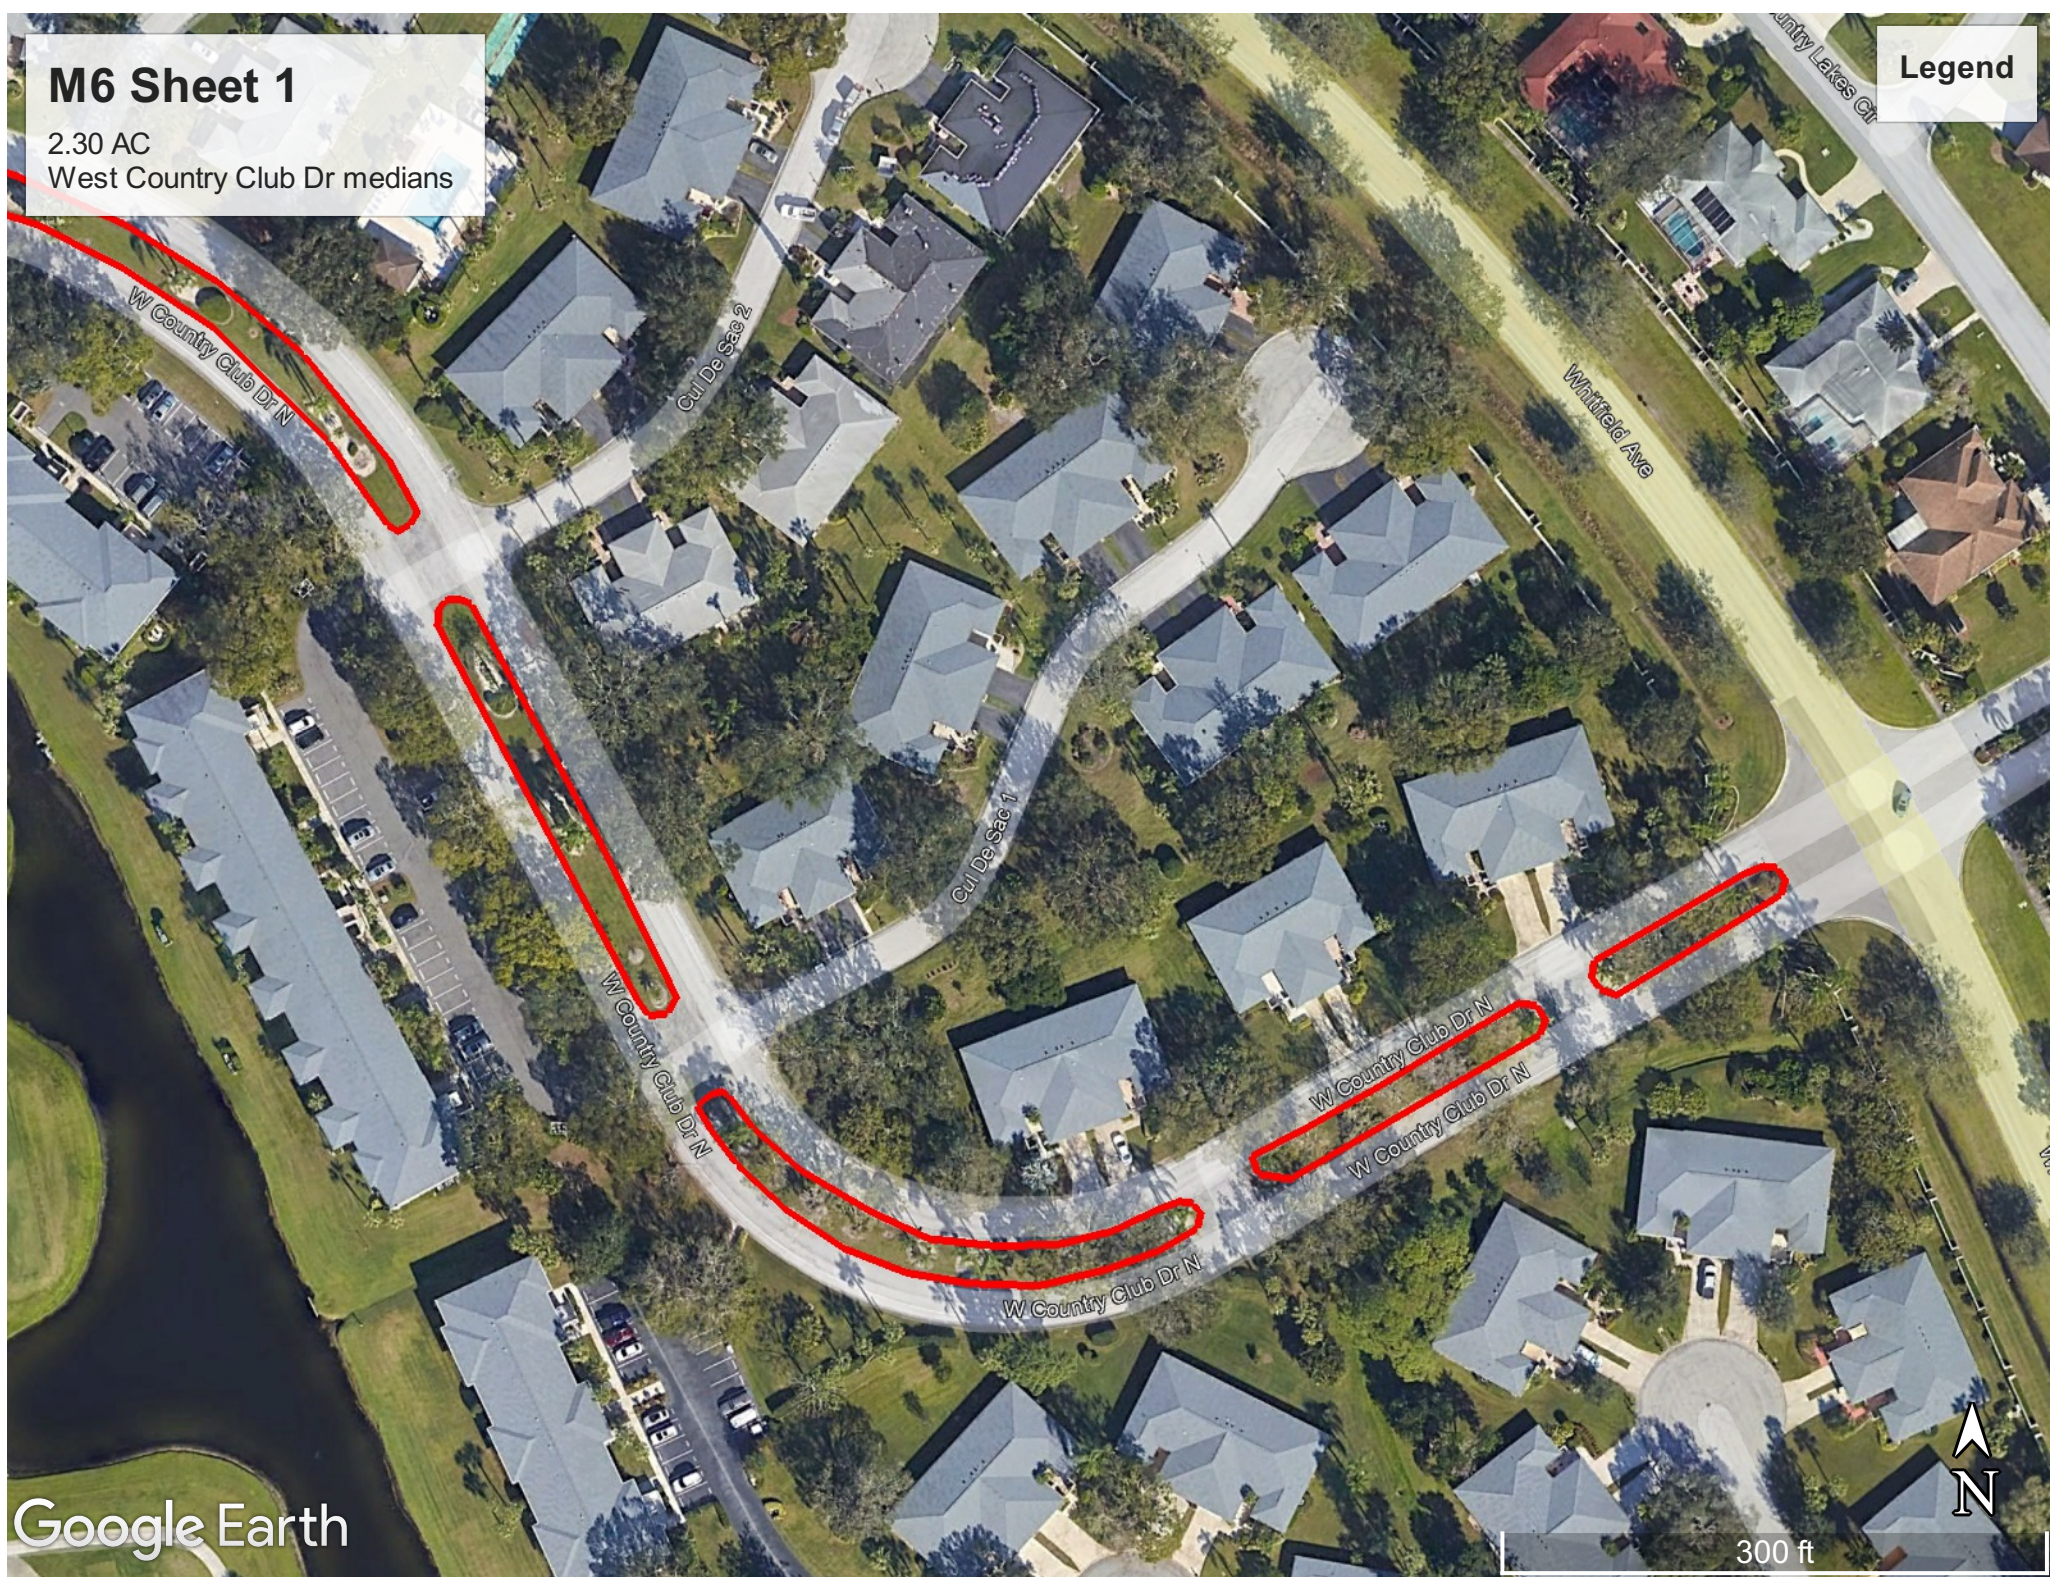

M6 Sheet 1

2.30 AC
West Country Club Dr medians

Legend