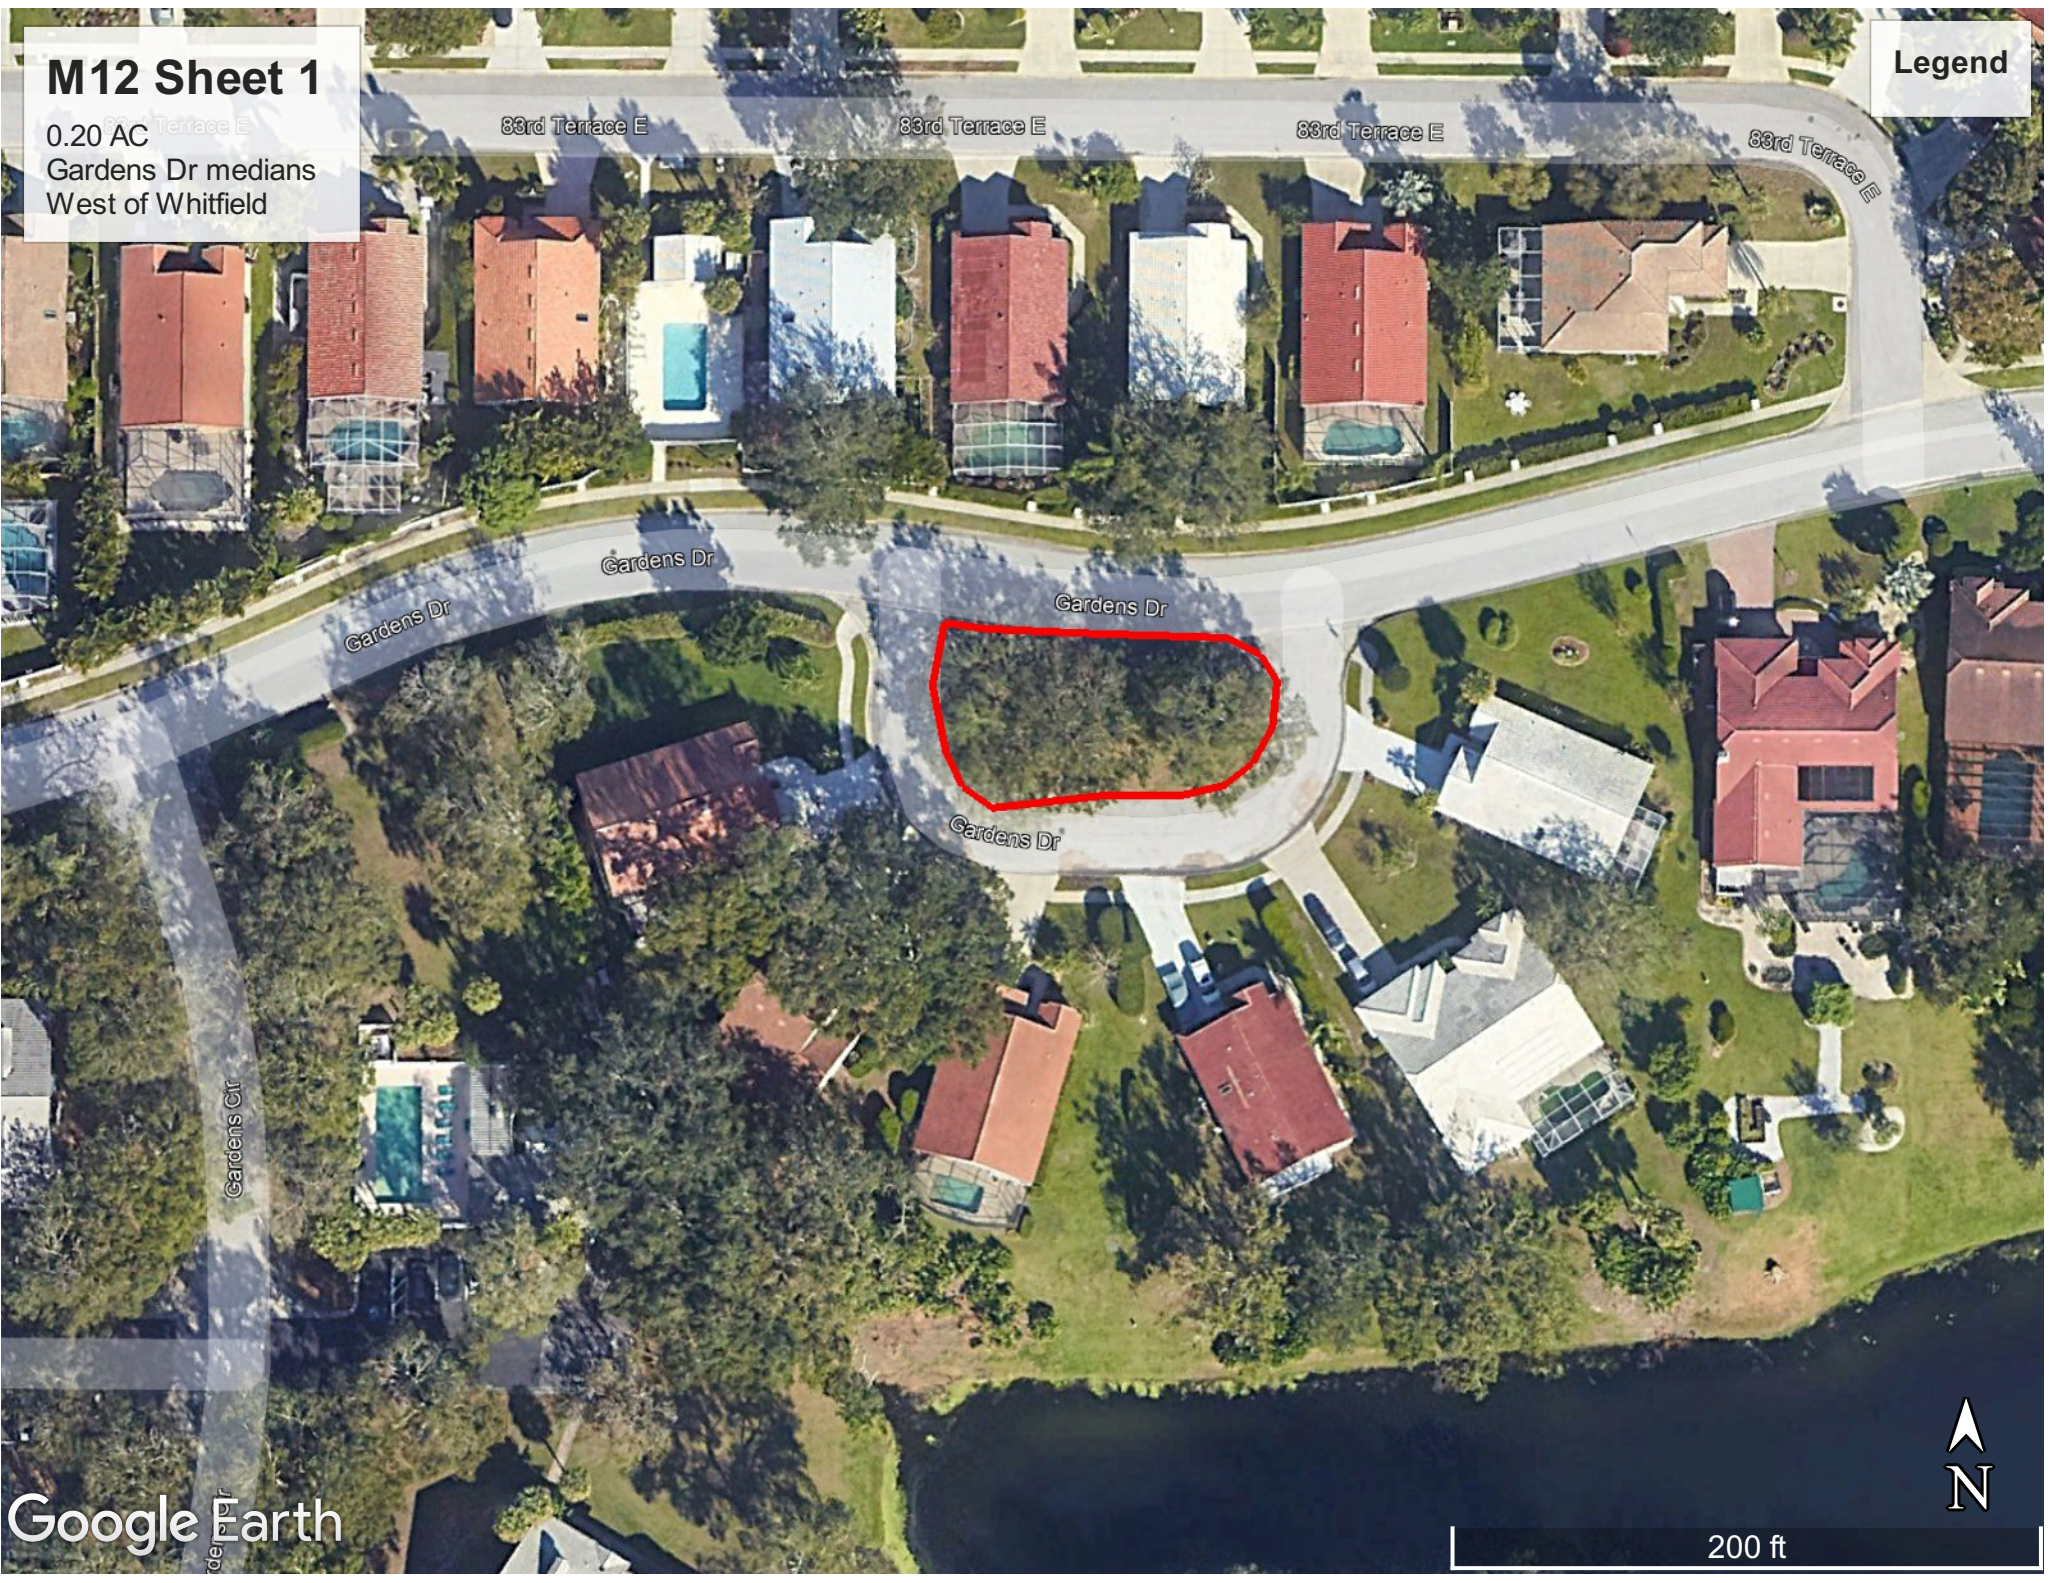

Timberlake Dr

Timberlake Cir

Google Earth

200 ft

M11

1.04 AC
Links Ct median
At north dead end

Legend

M11 Sheet 1

1.04 AC
Links Ct median
At north dead end

Legend

M12

0.20 AC
Gardens Dr medians
West of Whitfield

Legend

M12 Sheet 1

0.20 AC
Gardens Dr medians
West of Whitfield

Legend

M12 Sheet 2

0.20 AC
Gardens Dr medians
West of Whitfield

Legend

M13

0.25 AC
Medalist Rd median

Legend

Google Earth

1000 ft