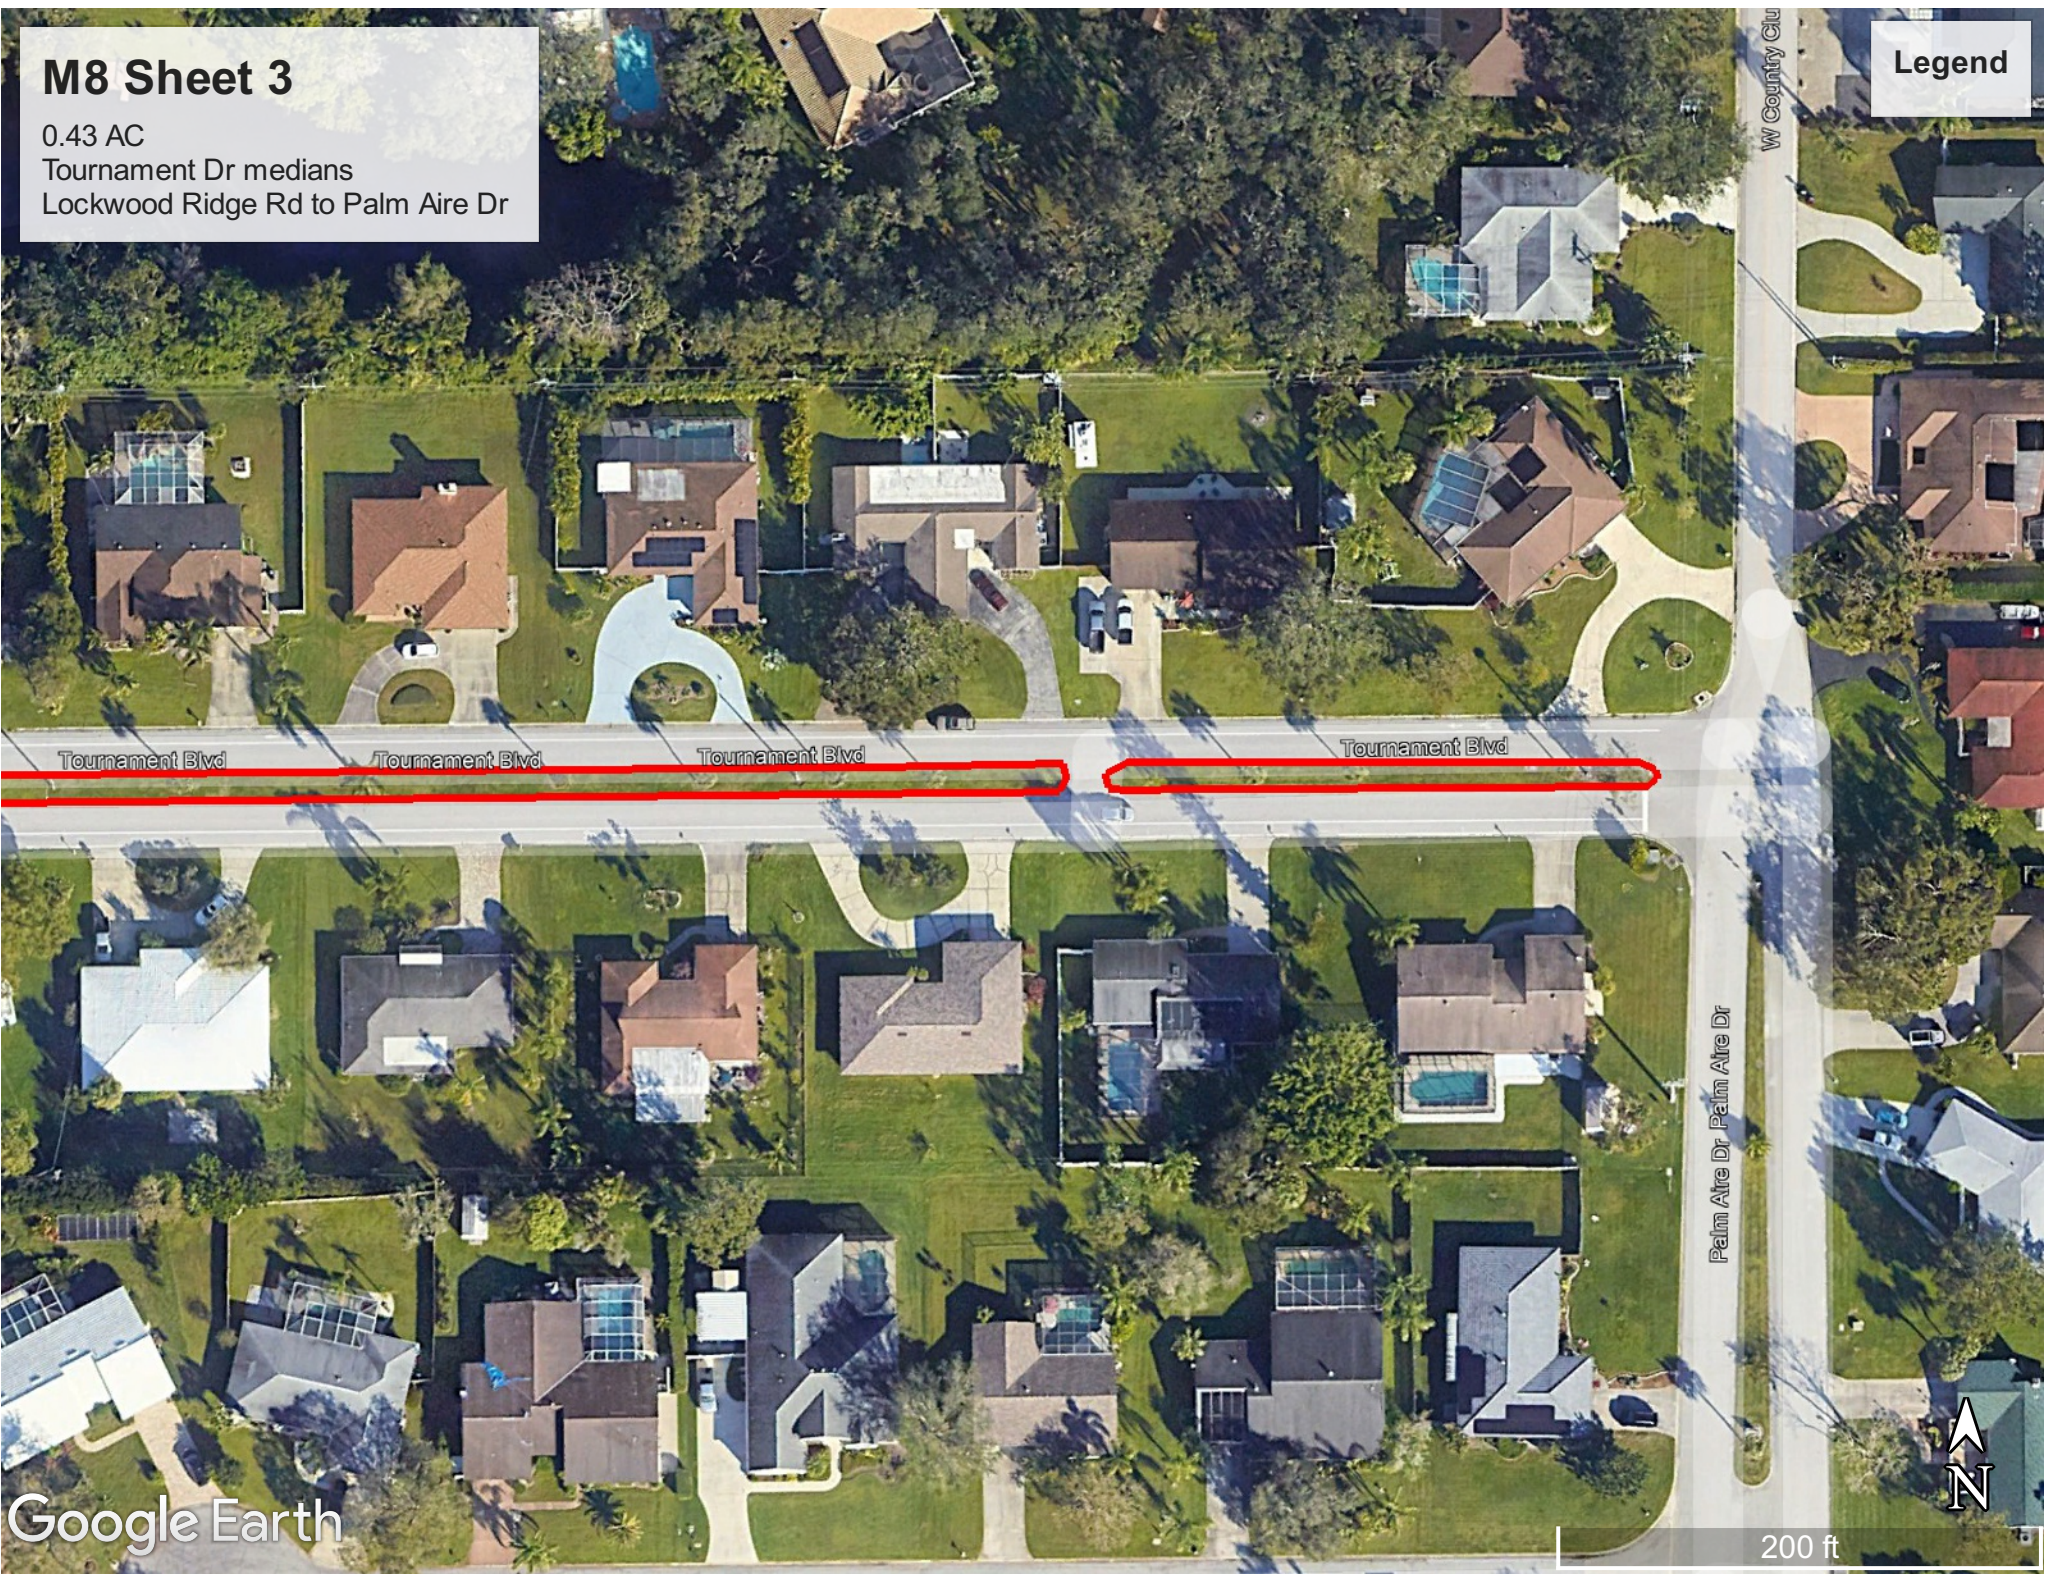

M8 Sheet 3

0.43 AC
Tournament Dr medians
Lockwood Ridge Rd to Palm Aire Dr

Legend

Tournament Blvd

Tournament Blvd

Tournament Blvd

Tournament Blvd

W County Clu

Palm Aire Dr Palm Aire Dr

Google Earth

200 ft