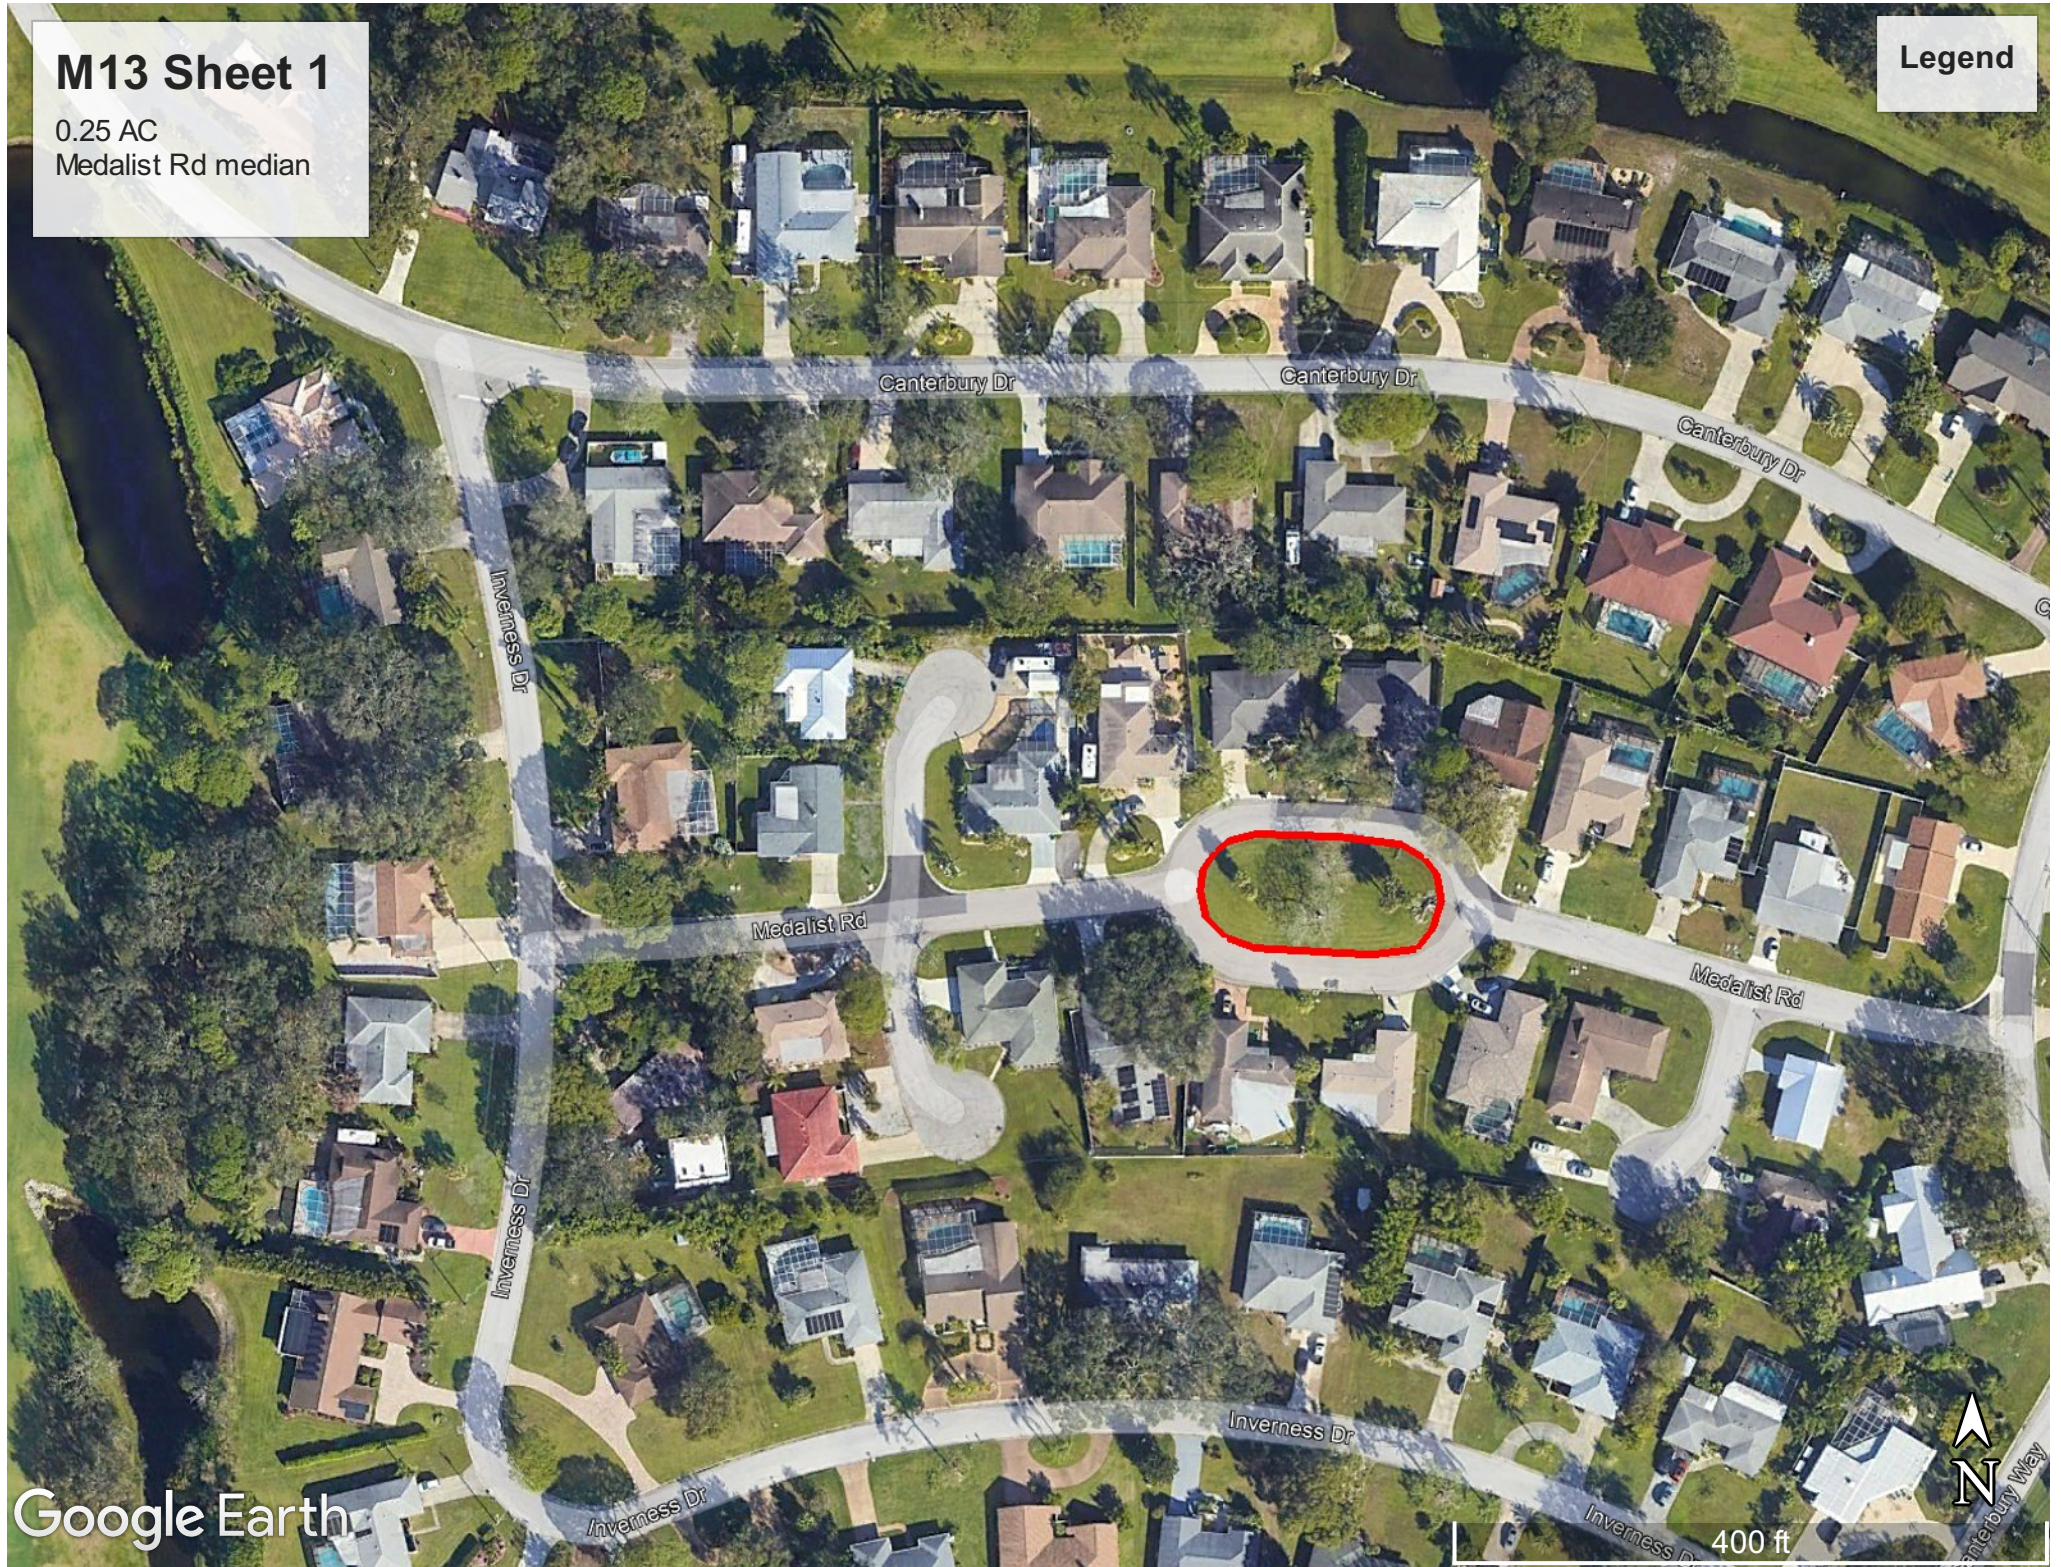

M13 Sheet 1

0.25 AC
Medalist Rd median

Legend

400 ft